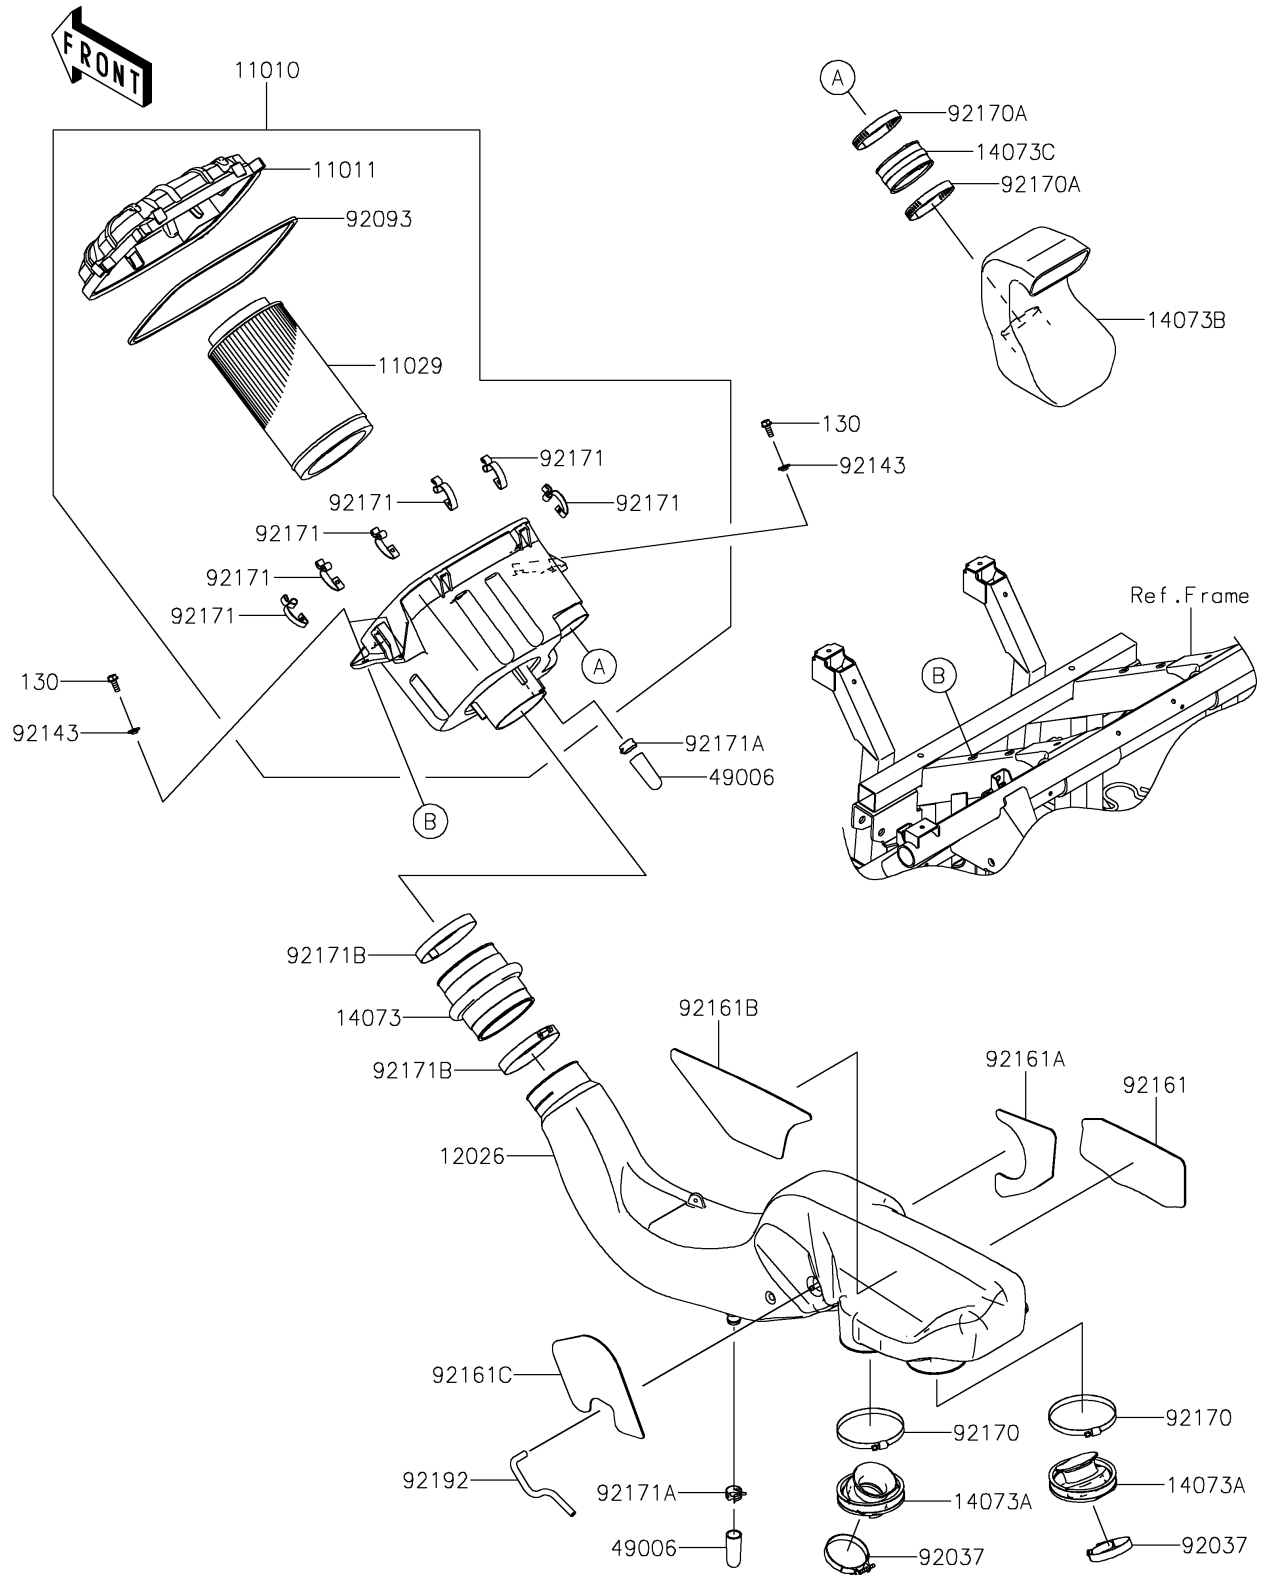

2016 TERYX® CAMO PARTS DIAGRAM

Air Cleaner

E1130

2016 TERYX® CAMO PARTS LIST

Air Cleaner

ITEM NAME	PART NUMBER	QUANTITY
FILTER-ASSY-AIR (Ref # 11010)	11010-0777	1
CASE-AIR FILTER (Ref # 11011)	11011-0784	1
ELEMENT-ASSY-AIR FILTER (Ref # 11029)	11029-0025	1
CHAMBER (Ref # 12026)	12026-0016	1
BOLT-FLANGED,6X16 (Ref # 130)	130AA0616	1
DUCT,JOINT,A/C SIDE (Ref # 14073)	14073-0757	1
DUCT,THROTTLE-CHAMBER (Ref # 14073A)	14073-0758	1
DUCT,INTAKE (Ref # 14073B)	14073-0767	1
DUCT,JOINT (Ref # 14073C)	14073-1775	1
BOOT (Ref # 49006)	49006-1351	1
CLAMP (Ref # 92037)	92037-1523	1
SEAL (Ref # 92093)	92093-0585	1
COLLAR (Ref # 92143)	92143-1087	1
DAMPER,CHAMBER,RH,RR (Ref # 92161)	92161-1518	1
DAMPER,CHAMBER,RH,FR (Ref # 92161A)	92161-1519	1
DAMPER,CHAMBER,LH,RR (Ref # 92161B)	92161-1520	1
DAMPER,CHAMBER,LH,FR (Ref # 92161C)	92161-1521	1
CLAMP (Ref # 92170)	92170-1676	1
CLAMP (Ref # 92170A)	92170-1764	1
CLAMP (Ref # 92171)	92171-0225	1
CLAMP (Ref # 92171A)	92171-1277	1
CLAMP (Ref # 92171B)	92171-3716	1
TUBE,4X8X143 (Ref # 92192)	92192-1230	1