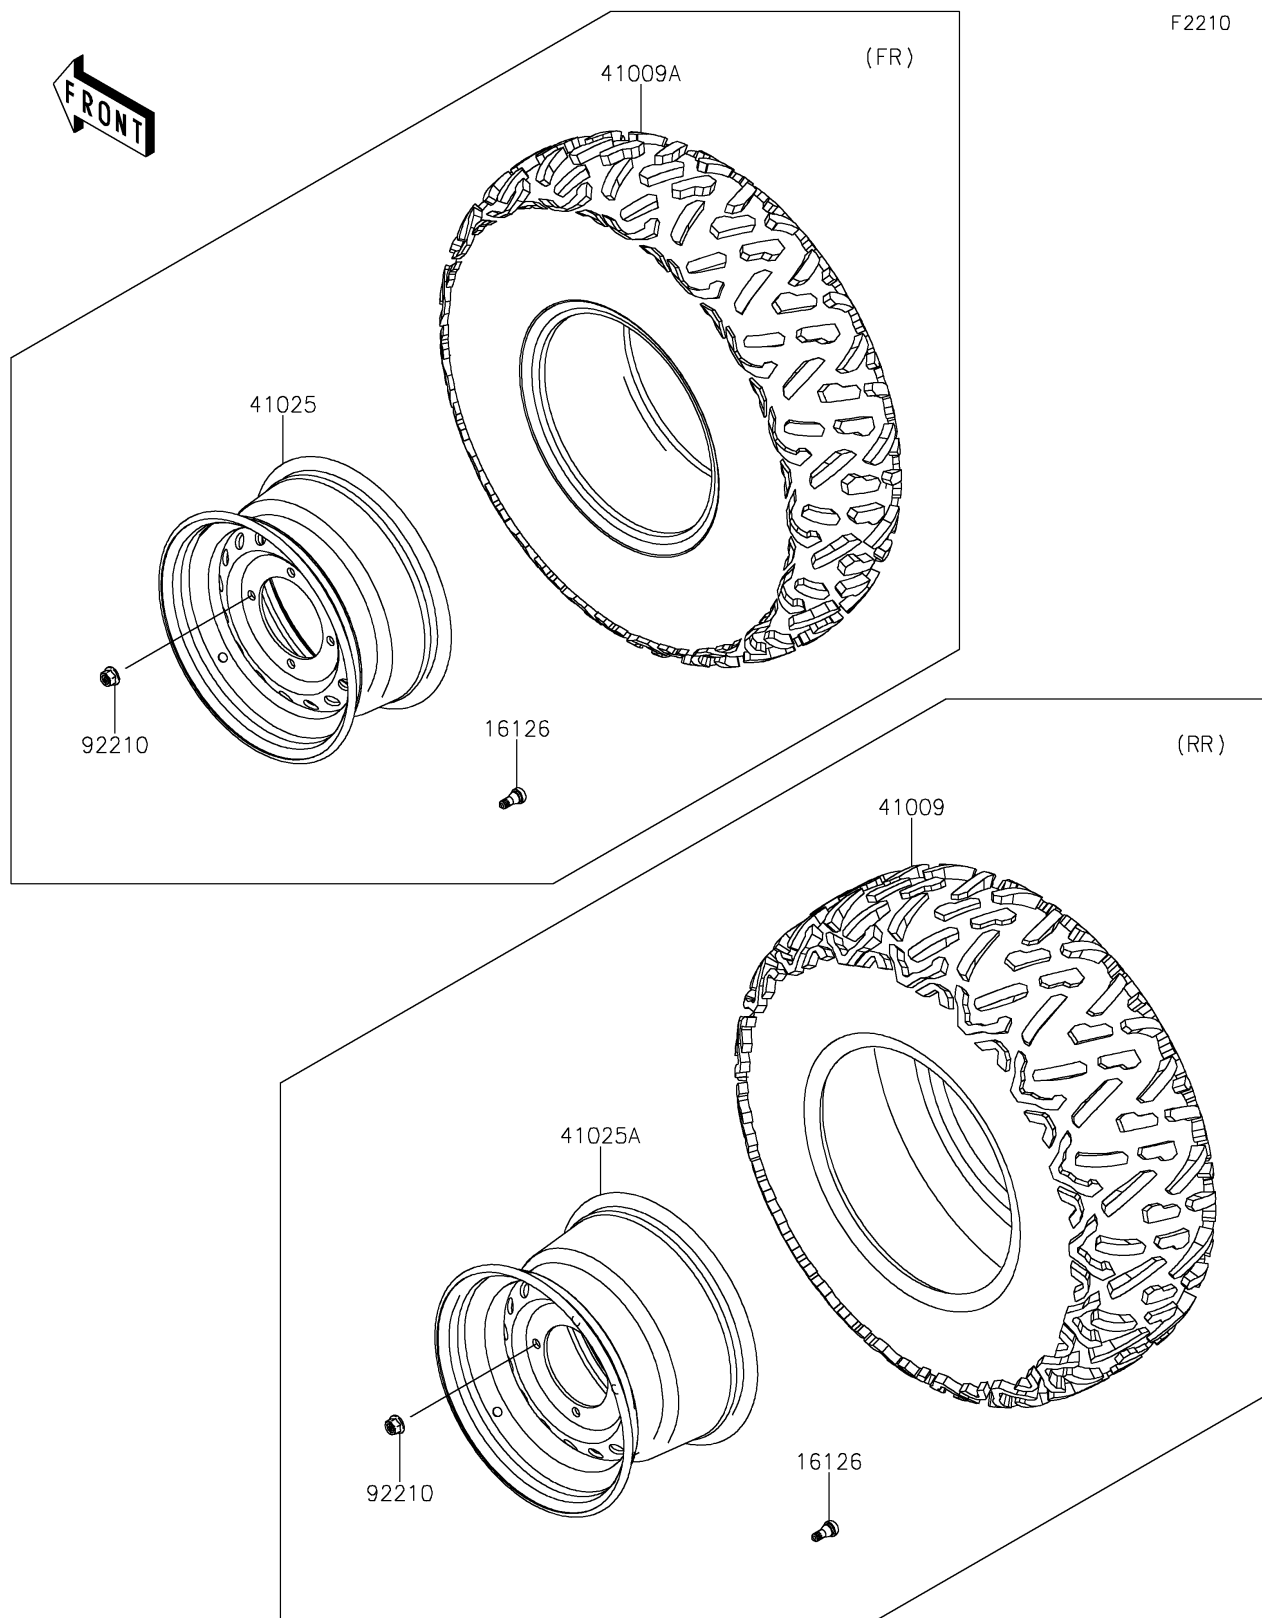

2020 TERYX® PARTS DIAGRAM

Wheels/Tires

F2210

2020 TERYX® PARTS LIST

Wheels/Tires

ITEM NAME	PART NUMBER	QUANTITY
VALVE (Ref # 16126)	16126-4001	1
TIRE,RR,26X11.00-12,MU10 (Ref # 41009)	41009-0506	1
TIRE,FR,26X9.00R12 6PLY,BIGHORN2 (Ref # 41009A)	41009-0511	1
RIM,FR,12X6.0AT,F.S.BLACK (Ref # 41025)	41025-0310-397	1
RIM,RR,12X8.0AT,F.S.BLACK (Ref # 41025A)	41025-0311-397	1
NUT,12MM (Ref # 92210)	92210-0603	1