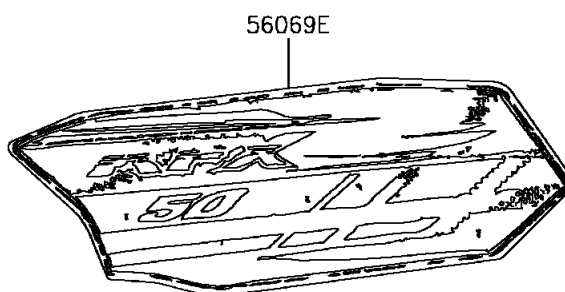

2013 KFX®50 PARTS DIAGRAM

Decals(BDF)

F2861

56067A

2013 KFX®50 PARTS LIST

Decals(BDF)

ITEM NAME	PART NUMBER	QUANTITY
PATTERN,KAWASAKI (Ref # 56067)	56067-Y001	1
PATTERN,FLYING K (Ref # 56067A)	56067-Y002	1
PATTERN,HEAD LIGHT (Ref # 56067B)	56067-Y003	1
PATTERN,FRONT COVER (Ref # 56067C)	56067-Y069	1
PATTERN,KAWASAKI,RH (Ref # 56069)	56069-Y046	1
PATTERN,KAWASAKI,LH (Ref # 56069A)	56069-Y047	1
PATTERN,REAR FENDER,RH (Ref # 56069B)	56069-Y048	1
PATTERN,REAR FENDER,LH (Ref # 56069C)	56069-Y049	1
PATTERN,FRONT FENDER,RH (Ref # 56069D)	56069-Y050	1
PATTERN,FRONT FENDER,LH (Ref # 56069E)	56069-Y051	1