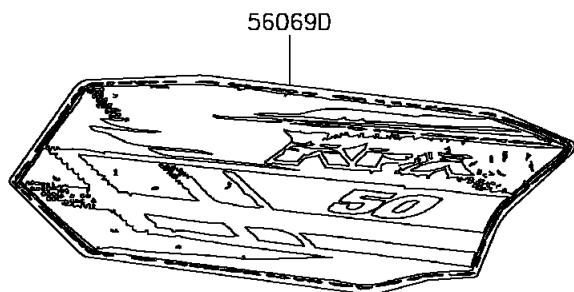

2013 KFX®50 PARTS DIAGRAM

Decals(BDF)

F2861

56067A

2013 KFX®50 PARTS LIST

Decals(BDF)

ITEM NAME	PART NUMBER	QUANTITY
PATTERN,KAWASAKI (Ref # 56067)	56067-Y001	1
PATTERN,FLYING K (Ref # 56067A)	56067-Y002	1
PATTERN,HEAD LIGHT (Ref # 56067B)	56067-Y003	1
PATTERN,FRONT COVER (Ref # 56067C)	56067-Y069	1
PATTERN,KAWASAKI,RH (Ref # 56069)	56069-Y046	1
PATTERN,KAWASAKI,LH (Ref # 56069A)	56069-Y047	1
PATTERN,REAR FENDER,RH (Ref # 56069B)	56069-Y048	1
PATTERN,REAR FENDER,LH (Ref # 56069C)	56069-Y049	1
PATTERN,FRONT FENDER,RH (Ref # 56069D)	56069-Y050	1
PATTERN,FRONT FENDER,LH (Ref # 56069E)	56069-Y051	1