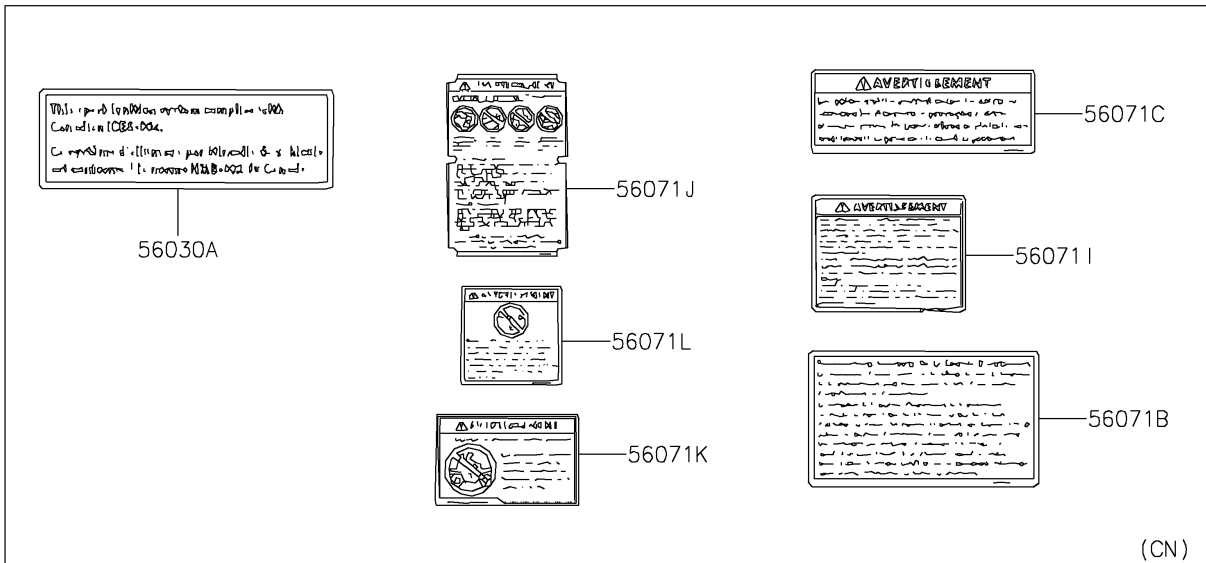

2013 KFX®50 PARTS DIAGRAM

Labels

F2860

56071

56071A

56071H

56071E

56071G

56071D

56030

56071F

(CN)

2013 KFX®50 PARTS LIST

Labels

ITEM NAME	PART NUMBER	QUANTITY
LABEL,EPA HANG TAG (Ref # 56030)	56030-Y002	1
LABEL,ICES-002 (Ref # 56030A)	56030-Y004	1
LABEL-WARNING,DRIVE BELT (Ref # 56071)	56071-Y001	1
LABEL-WARNING (Ref # 56071A)	56071-Y002	1
LABEL-WARNING (Ref # 56071B)	56071-Y010	1
LABEL-WARNING (Ref # 56071C)	56071-Y011	1
LABEL-WARNING,OFF ROAD (Ref # 56071D)	56071-Y019	1
LABEL-WARNING,AGE6 (Ref # 56071E)	56071-Y020	1
LABEL-WARNING,TAG OFF ROAD (Ref # 56071F)	56071-Y021	1
LABEL-WARNING,NO PASSENGER (Ref # 56071G)	56071-Y022	1
LABEL-WARNING,TIRE OFF ROAD (Ref # 56071H)	56071-Y023	1
LABEL-WARNING,TIRE OFF ROAD (Ref # 56071I)	56071-Y026	1
LABEL-WARNING,OFF ROAD (Ref # 56071J)	56071-Y027	1
LABEL-WARNING,NO PASSENGER (Ref # 56071K)	56071-Y029	1
LABEL-WARNING,AGE6 (Ref # 56071L)	56071-Y030	1