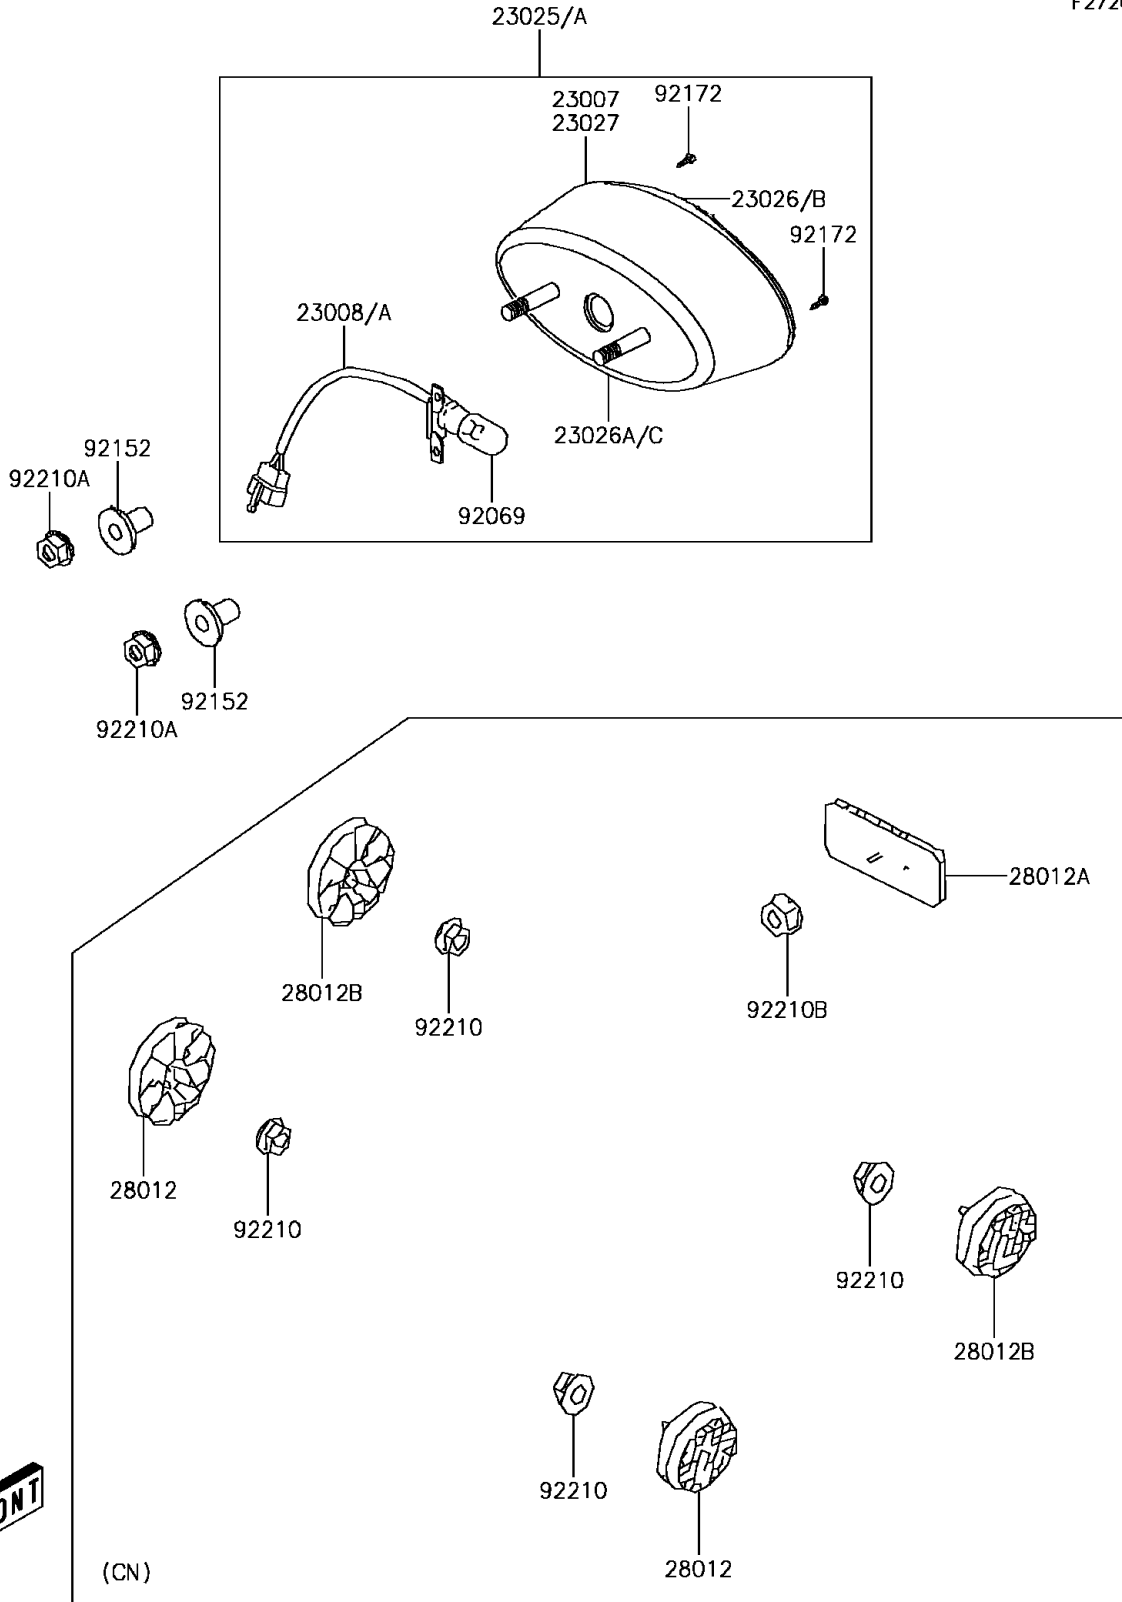

2015 KFX® 50 PARTS DIAGRAM

Taillight(s)

F2720

2015 KFX® 50 PARTS LIST

Taillight(s)

ITEM NAME	PART NUMBER	QUANTITY
LENS-COMP,TAIL LAMP (Ref # 23007)	23007-Y001	1
SOCKET-ASSY,TAIL LAMP (Ref # 23008)	23008-Y001	1
SOCKET-ASSY,TAIL LAMP (Ref # 23008A)	23008-Y002	1
LAMP-TAIL (Ref # 23025)	23025-Y001	1
LAMP-TAIL (Ref # 23025A)	23025-Y002	1
LENS,TAIL LAMP (Ref # 23026)	23026-Y001	1
LENS,LICENSE (Ref # 23026A)	23026-Y002	1
LENS,TAIL LAMP (Ref # 23026B)	23026-Y004	1
LENS,LICENSE (Ref # 23026C)	23026-Y005	1
BODY-COMP-TAIL LAMP (Ref # 23027)	23027-Y001	1
REFLECTOR-REFLEX (Ref # 28012)	28012-Y002	2
REFLECTOR-REFLEX (Ref # 28012A)	28012-Y003	1
REFLECTOR-REFLEX (Ref # 28012B)	28012-Y004	2
BULB (Ref # 92069)	92069-Y001	1
COLLAR (Ref # 92152)	92152-Y013	2
SCREW,4X16 (Ref # 92172)	92172-Y026	2
NUT,6MM (Ref # 92210)	92210-Y026	4
NUT,6MM (Ref # 92210A)	92210-Y027	2
NUT,FLANGE,5MM (Ref # 92210B)	92210-Y053	1