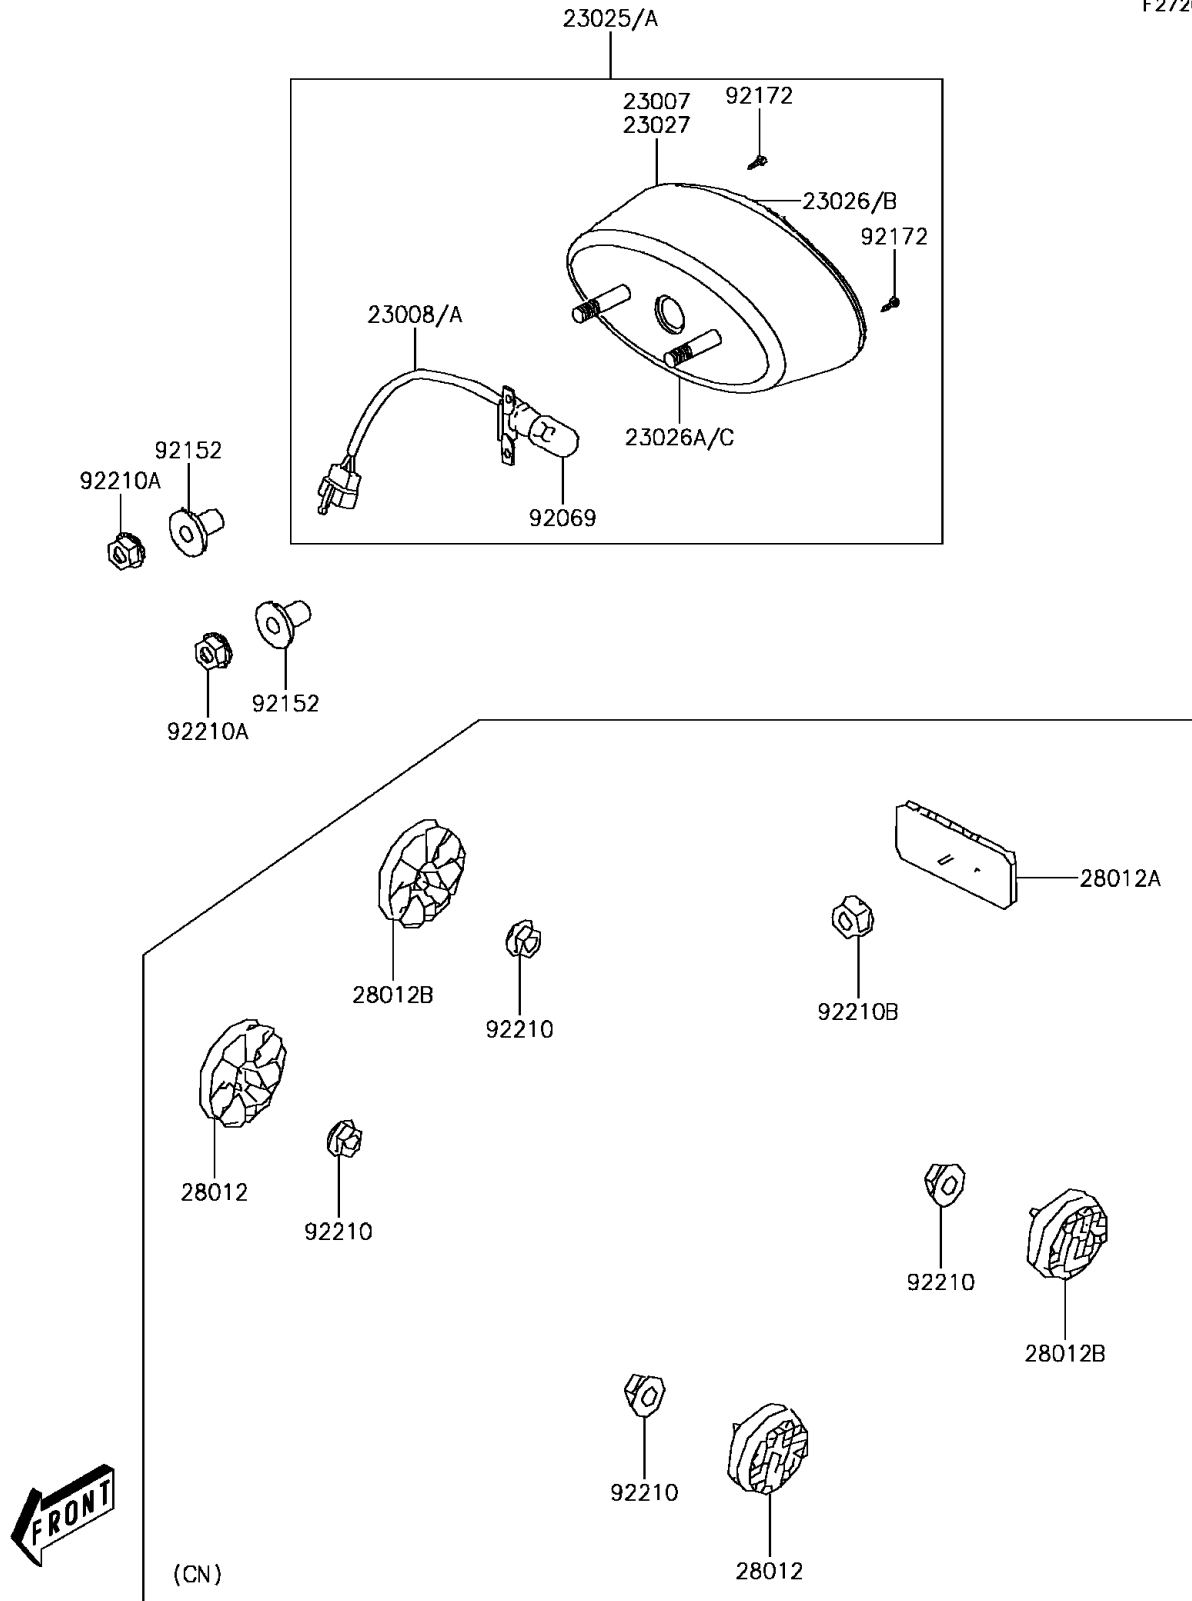

2013 KFX®50 PARTS DIAGRAM

Taillight(s)

F2720

2013 KFX®50 PARTS LIST

Taillight(s)

ITEM NAME	PART NUMBER	QUANTITY
LENS-COMP, TAIL LAMP (Ref # 23007)	23007-Y001	1
SOCKET-ASSY, TAIL LAMP (Ref # 23008)	23008-Y001	1
SOCKET-ASSY, TAIL LAMP (Ref # 23008A)	23008-Y002	1
LAMP-TAIL (Ref # 23025)	23025-Y001	1
LAMP-TAIL (Ref # 23025A)	23025-Y002	1
LENS, TAIL LAMP (Ref # 23026)	23026-Y001	1
LENS, LICENSE (Ref # 23026A)	23026-Y002	1
LENS, TAIL LAMP (Ref # 23026B)	23026-Y004	1
LENS, LICENSE (Ref # 23026C)	23026-Y005	1
BODY-COMP-TAIL LAMP (Ref # 23027)	23027-Y001	1
REFLECTOR-REFLEX (Ref # 28012)	28012-Y002	1
REFLECTOR-REFLEX (Ref # 28012A)	28012-Y003	1
REFLECTOR-REFLEX (Ref # 28012B)	28012-Y004	1
BULB (Ref # 92069)	92069-Y001	1
COLLAR (Ref # 92152)	92152-Y013	1
SCREW, 4X16 (Ref # 92172)	92172-Y026	1
NUT, 6MM (Ref # 92210)	92210-Y026	1
NUT, 6MM (Ref # 92210A)	92210-Y027	1
NUT, FLANGE, 5MM (Ref # 92210B)	92210-Y053	1