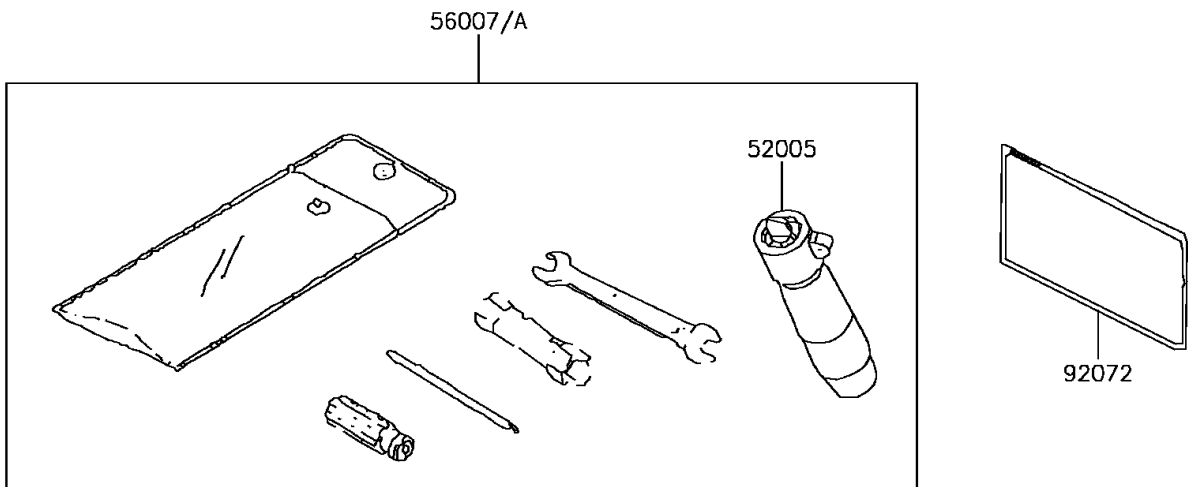

2015 KFX® 50 PARTS DIAGRAM

Seat

F2510

2015 KFX® 50 PARTS LIST

Seat

| ITEM NAME | PART NUMBER | QUANTITY |
|------------------------------|-------------|----------|
| HOOK,SEAT LOCK (Ref # 27012) | 27012-Y001 | 1 |
| GAUGE,AIR (Ref # 52005) | 52005-Y001 | 1 |
| SEAT-ASSY (Ref # 53066) | 53066-Y001 | 1 |
| TOOL-KIT (Ref # 56007) | 56007-Y001 | 1 |
| TOOL-KIT (Ref # 56007A) | 56007-Y002 | 1 |
| BAND,TOOL (Ref # 92072) | 92072-Y002 | 1 |
| DAMPER (Ref # 92161) | 92161-Y004 | 2 |
| NUT,6MM (Ref # 92210) | 92210-Y027 | 2 |