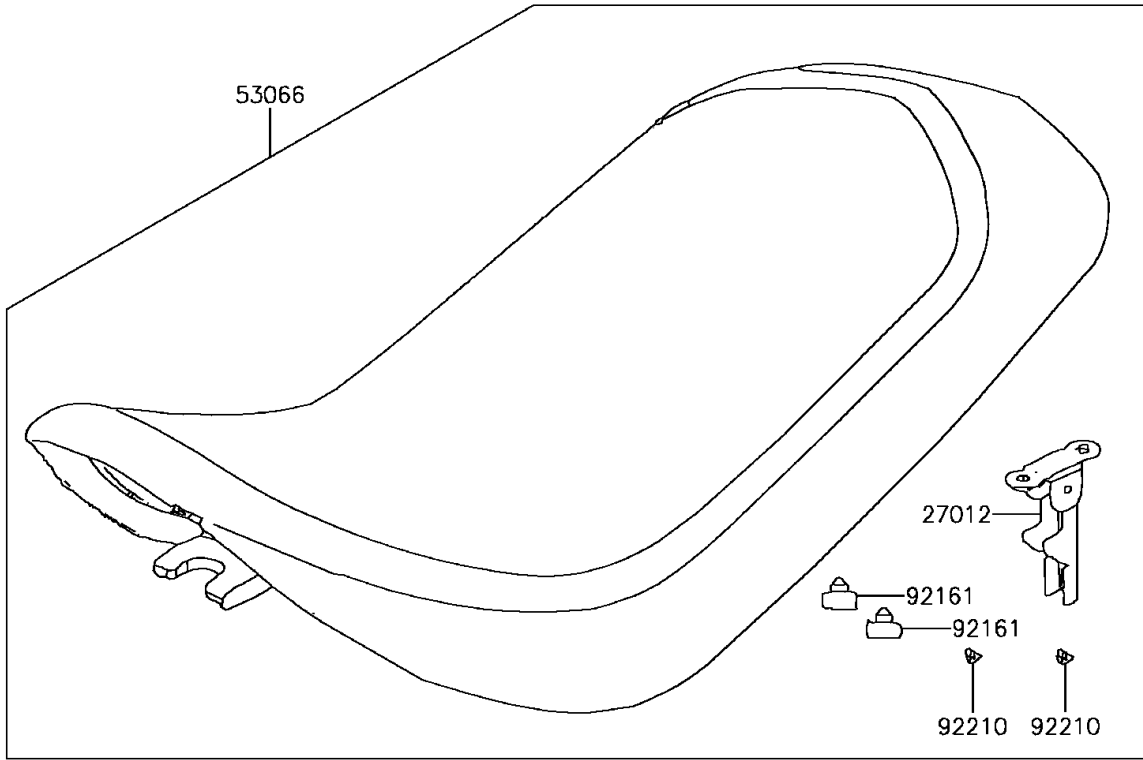

2015 KFX® 50 PARTS DIAGRAM

Seat

F2510

2015 KFX® 50 PARTS LIST

Seat

| ITEM NAME | PART NUMBER | QUANTITY |
|------------------------------|-------------|----------|
| HOOK,SEAT LOCK (Ref # 27012) | 27012-Y001 | 1 |
| GAUGE,AIR (Ref # 52005) | 52005-Y001 | 1 |
| SEAT-ASSY (Ref # 53066) | 53066-Y001 | 1 |
| TOOL-KIT (Ref # 56007) | 56007-Y001 | 1 |
| TOOL-KIT (Ref # 56007A) | 56007-Y002 | 1 |
| BAND,TOOL (Ref # 92072) | 92072-Y002 | 1 |
| DAMPER (Ref # 92161) | 92161-Y004 | 2 |
| NUT,6MM (Ref # 92210) | 92210-Y027 | 2 |