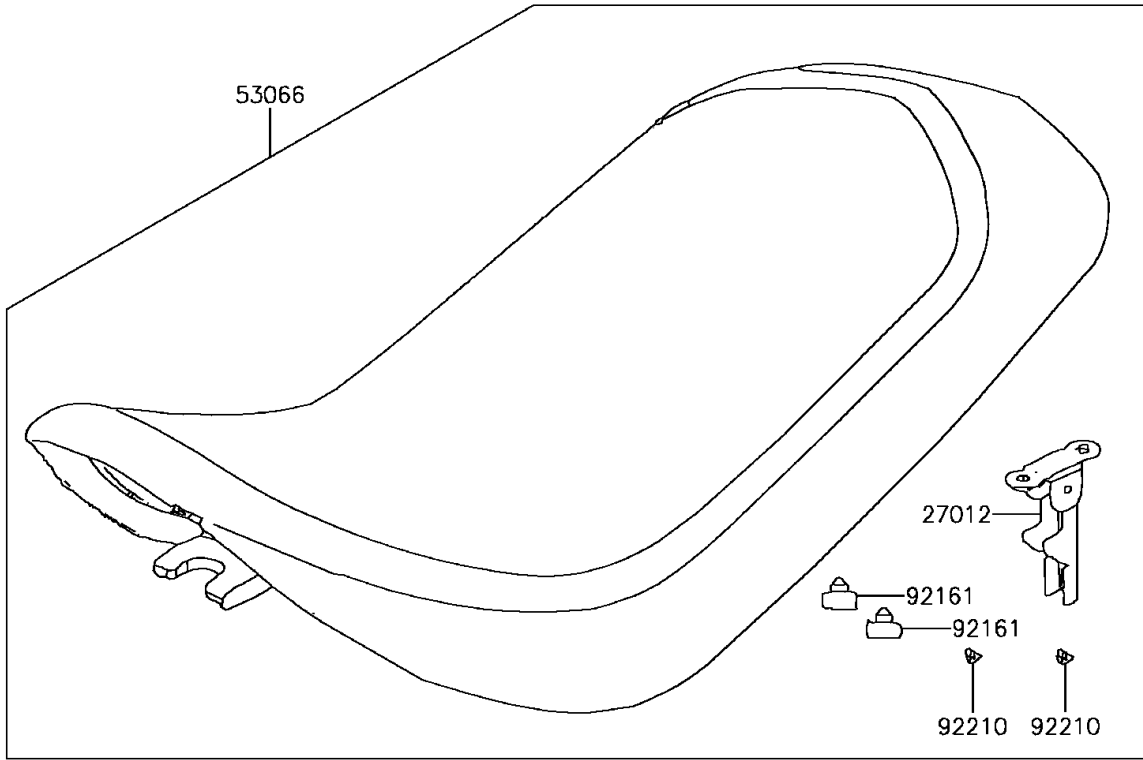

2014 KFX® 50 PARTS DIAGRAM

Seat

F2510

2014 KFX® 50 PARTS LIST

Seat

ITEM NAME	PART NUMBER	QUANTITY
HOOK,SEAT LOCK (Ref # 27012)	27012-Y001	1
GAUGE,AIR (Ref # 52005)	52005-Y001	1
SEAT-ASSY (Ref # 53066)	53066-Y001	1
TOOL-KIT (Ref # 56007)	56007-Y001	1
TOOL-KIT (Ref # 56007A)	56007-Y002	1
BAND,TOOL (Ref # 92072)	92072-Y002	1
DAMPER (Ref # 92161)	92161-Y004	2
NUT,6MM (Ref # 92210)	92210-Y027	2