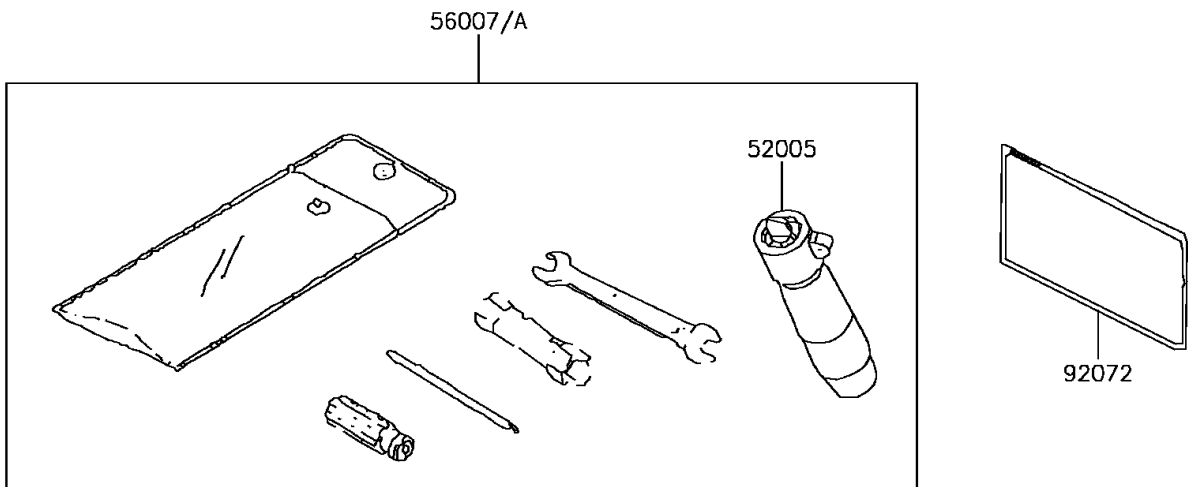

2014 KFX® 50 PARTS DIAGRAM

Seat

F2510

2014 KFX® 50 PARTS LIST

Seat

ITEM NAME	PART NUMBER	QUANTITY
HOOK,SEAT LOCK (Ref # 27012)	27012-Y001	1
GAUGE,AIR (Ref # 52005)	52005-Y001	1
SEAT-ASSY (Ref # 53066)	53066-Y001	1
TOOL-KIT (Ref # 56007)	56007-Y001	1
TOOL-KIT (Ref # 56007A)	56007-Y002	1
BAND,TOOL (Ref # 92072)	92072-Y002	1
DAMPER (Ref # 92161)	92161-Y004	2
NUT,6MM (Ref # 92210)	92210-Y027	2