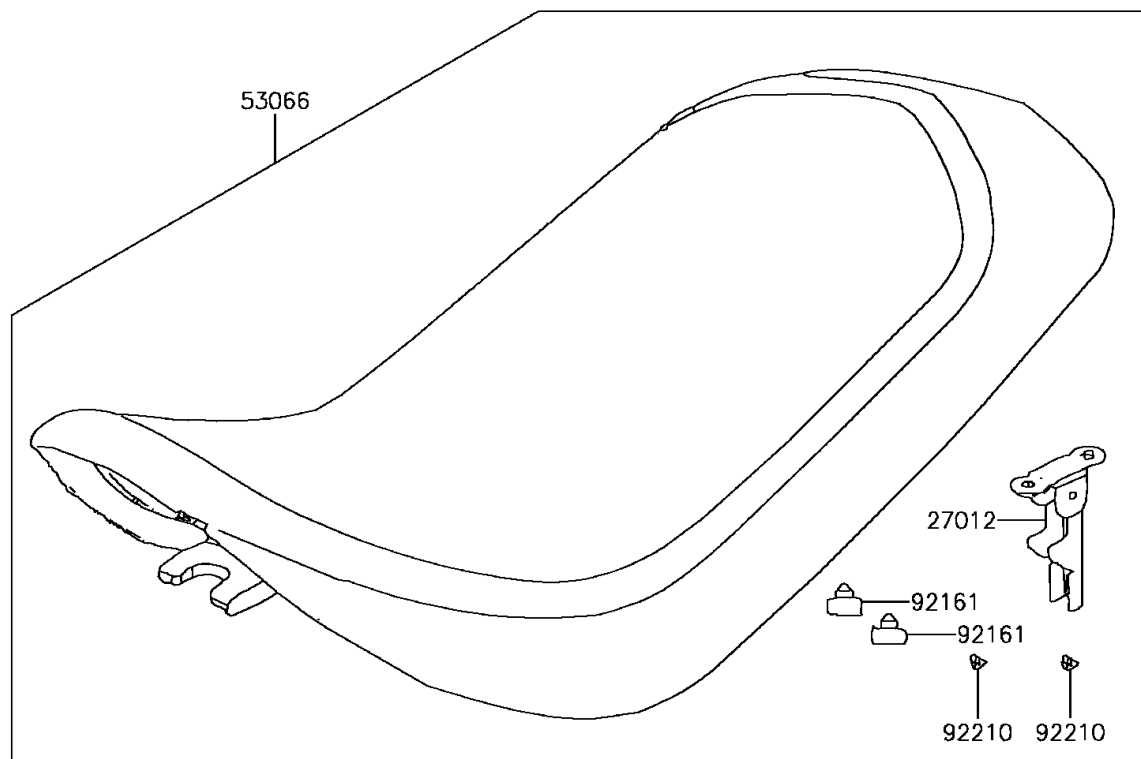

## 2013 KFX<sup>®</sup>50 PARTS DIAGRAM

Seat

F2510

## 2013 KFX®50 PARTS LIST

Seat

ITEM NAME	PART NUMBER	QUANTITY
HOOK,SEAT LOCK (Ref # 27012)	27012-Y001	1
GAUGE,AIR (Ref # 52005)	52005-Y001	1
SEAT-ASSY (Ref # 53066)	53066-Y001	1
TOOL-KIT (Ref # 56007)	56007-Y001	1
TOOL-KIT (Ref # 56007A)	56007-Y002	1
BAND,TOOL (Ref # 92072)	92072-Y002	1
DAMPER (Ref # 92161)	92161-Y004	1
NUT,6MM (Ref # 92210)	92210-Y027	1