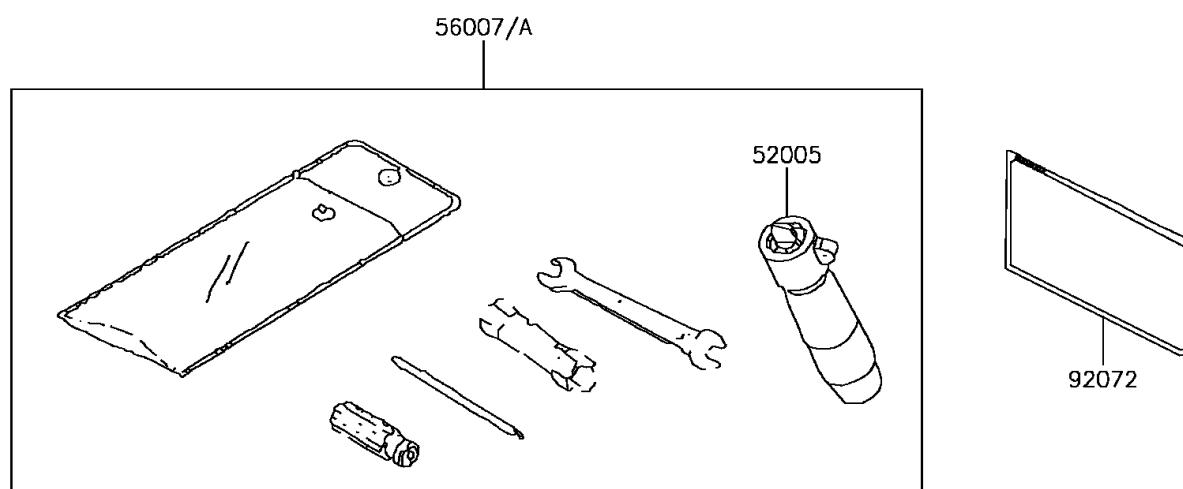

## 2013 KFX<sup>®</sup>50 PARTS DIAGRAM

Seat

F2510

## 2013 KFX®50 PARTS LIST

Seat

ITEM NAME	PART NUMBER	QUANTITY
HOOK,SEAT LOCK (Ref # 27012)	27012-Y001	1
GAUGE,AIR (Ref # 52005)	52005-Y001	1
SEAT-ASSY (Ref # 53066)	53066-Y001	1
TOOL-KIT (Ref # 56007)	56007-Y001	1
TOOL-KIT (Ref # 56007A)	56007-Y002	1
BAND,TOOL (Ref # 92072)	92072-Y002	1
DAMPER (Ref # 92161)	92161-Y004	1
NUT,6MM (Ref # 92210)	92210-Y027	1