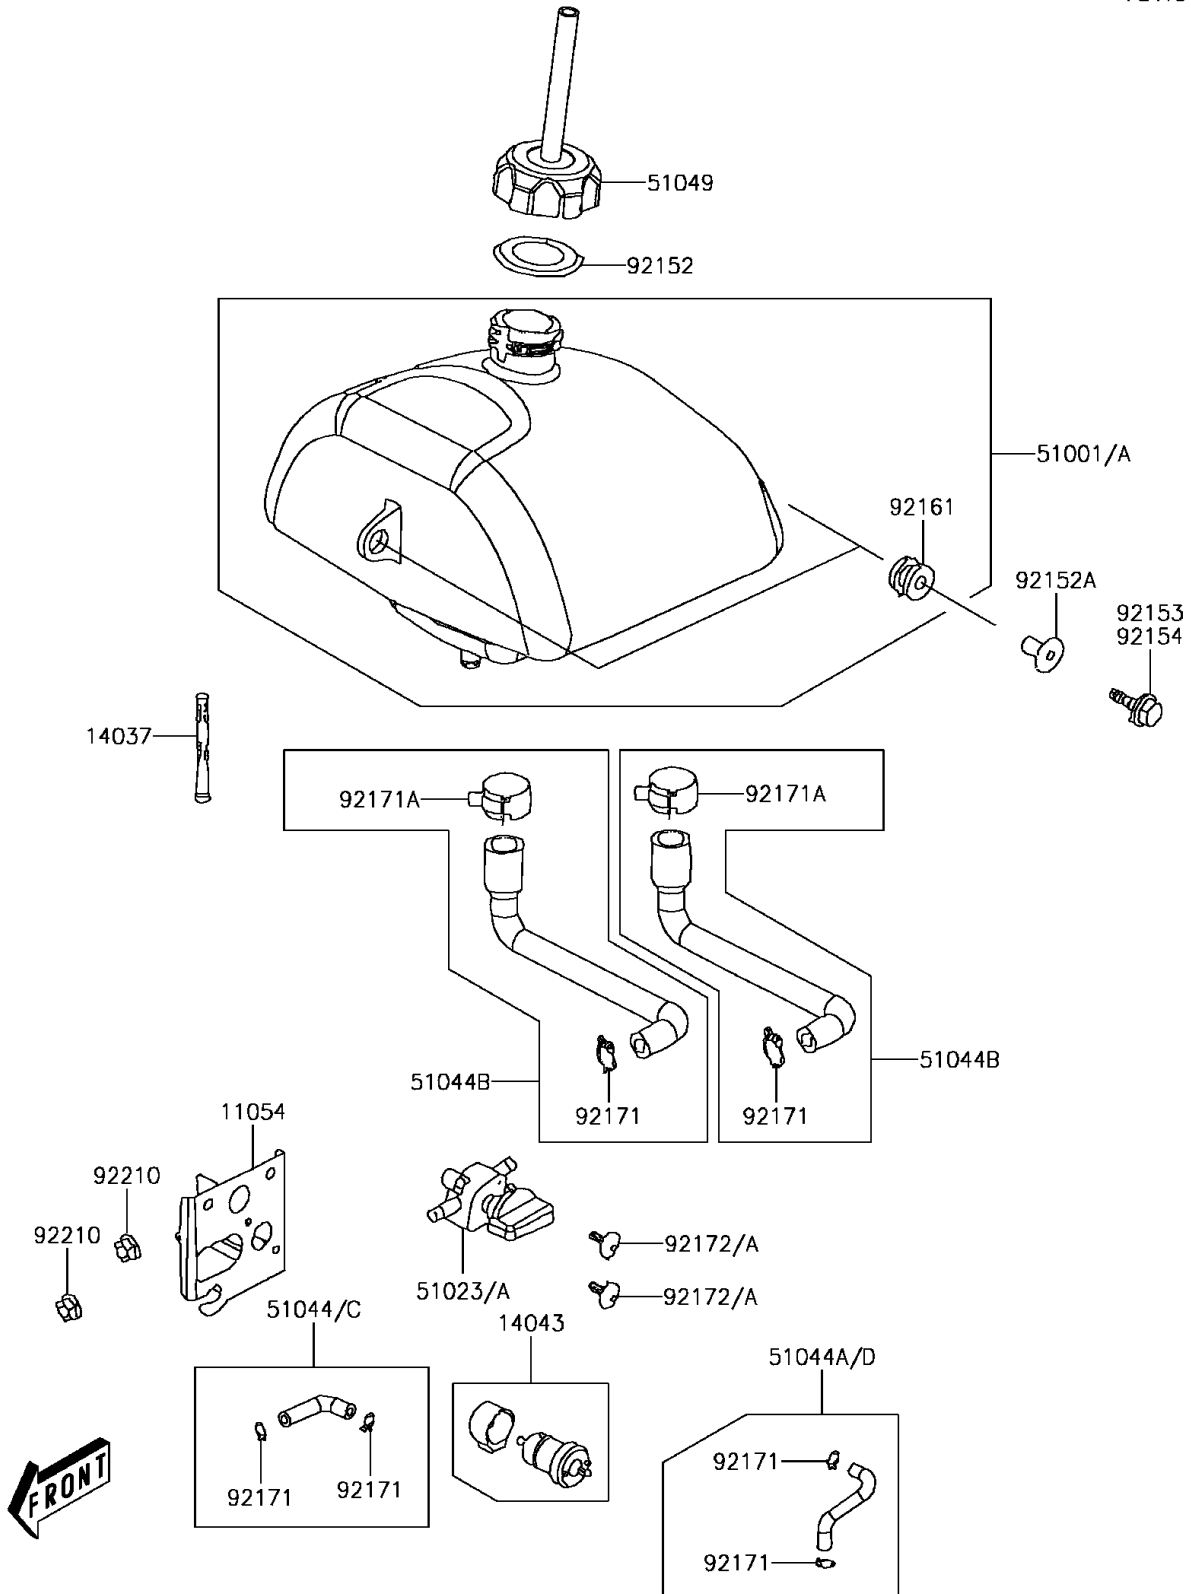

2013 KFX®50 PARTS DIAGRAM

Fuel Tank

F2410

2013 KFX®50 PARTS LIST

Fuel Tank

ITEM NAME	PART NUMBER	QUANTITY
BRACKET (Ref # 11054)	11054-Y003	1
SCREEN (Ref # 14037)	14037-Y001	1
FILTER,FUEL (Ref # 14043)	14043-Y002	1
TANK-COMP-FUEL (Ref # 51001)	51001-Y002	1
TAP-ASSY (Ref # 51023)	51023-Y001	1
TUBE-ASSY,FUEL (Ref # 51044)	51044-Y005	1
TUBE-ASSY,FUEL (Ref # 51044C)	51044-Y018	1
TUBE-ASSY,FUEL (Ref # 51044D)	51044-Y019	1
CAP-TANK (Ref # 51049)	51049-Y002	1
COLLAR (Ref # 92152)	92152-Y001	1
COLLAR (Ref # 92152A)	92152-Y013	1
BOLT,FLANGE,6X20 (Ref # 92153)	92153-Y049	1
DAMPER (Ref # 92161)	92161-Y001	1
SCREW,5X16 (Ref # 92172)	92172-Y010	1
NUT,6MM (Ref # 92210)	92210-Y027	1