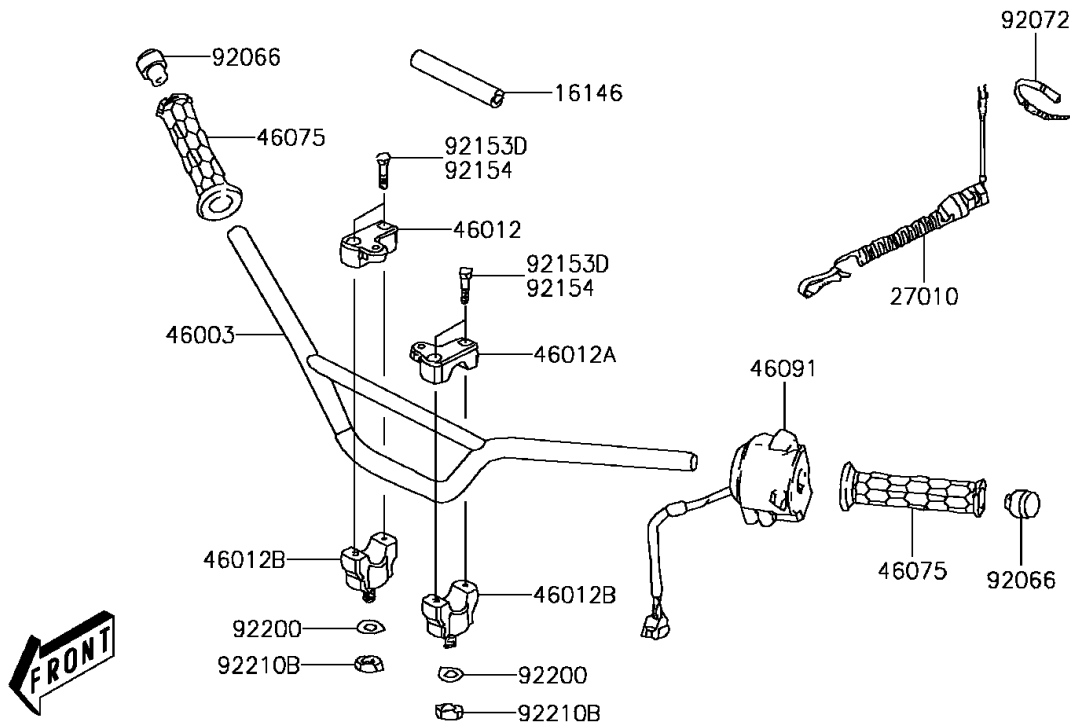

2013 KFX®50 PARTS DIAGRAM

Handlebar

F2310

2013 KFX®50 PARTS LIST

Handlebar

ITEM NAME	PART NUMBER	QUANTITY
BRACKET (Ref # 11054)	11054-Y001	1
GASKET (Ref # 11061)	11061-Y017	1
PLATE (Ref # 13271)	13271-Y008	1
PLATE,CHOKE (Ref # 13272)	13272-Y002	1
COVER-ASSY,HANDLE (Ref # 16146)	16146-Y001	1
SWITCH,SAFETY (Ref # 27010)	27010-Y002	1
SWITCH,STOP (Ref # 27010A)	27010-Y003	1
STOPPER (Ref # 32085)	32085-Y001	1
CASE,LWR (Ref # 32099)	32099-Y002	1
CASE,UPP (Ref # 32099A)	32099-Y003	1
HANDLE (Ref # 46003)	46003-Y001	1
HOLDER-HANDLE,UPP,RH (Ref # 46012)	46012-Y001	1
HOLDER-HANDLE,UPP,LH (Ref # 46012A)	46012-Y002	1
HOLDER-HANDLE,LWR (Ref # 46012B)	46012-Y003	1
GRIP,HANDLE (Ref # 46075)	46075-Y002	1
LEVER-ASSY-GRIP,RH (Ref # 46076)	46076-Y001	1
HOUSING-ASSY-CONTROL,LH (Ref # 46091)	46091-Y001	1
LEVER-GRIP,CHOKE (Ref # 46092)	46092-Y001	1
LEVER-GRIP,RH (Ref # 46092A)	46092-Y002	1
CABLE-BRAKE,FR (Ref # 54005)	54005-Y001	1
CABLE-THROTTLE (Ref # 54012)	54012-Y002	1
SPACER (Ref # 92026)	92026-Y007	1
PLUG (Ref # 92066)	92066-Y002	1
BAND (Ref # 92072)	92072-Y001	1
SPRING,RETURN (Ref # 92145)	92145-Y020	1
SPRING (Ref # 92145A)	92145-Y021	1
COLLAR (Ref # 92152)	92152-Y012	1
BOLT (Ref # 92153)	92153-Y002	1
BOLT,6X22 (Ref # 92153A)	92153-Y009	1

2013 KFX®50 PARTS LIST

Handlebar

ITEM NAME	PART NUMBER	QUANTITY
BOLT,FLANGE,6X16 (Ref # 92153B)	92153-Y025	1
BOLT,SOCKET,6X20 (Ref # 92153C)	92153-Y060	1
BOLT,SOCKET,6X25 (Ref # 92153D)	92153-Y061	1
BOLT (Ref # 92153E)	92153-Y071	1
SCREW,PAN,3X8 (Ref # 92172)	92172-Y005	1
SCREW,PAN,4X16 (Ref # 92172A)	92172-Y008	1
SCREW,PAN,5X14 (Ref # 92172B)	92172-Y009	1
WASHER,10MM (Ref # 92200)	92200-Y020	1
WASHER (Ref # 92200A)	92200-Y022	1
NUT,6MM (Ref # 92210)	92210-Y008	1
NUT (Ref # 92210A)	92210-Y015	1
NUT,10MM (Ref # 92210B)	92210-Y034	1
NUT,HEX,5MM (Ref # 92210C)	92210-Y057	1