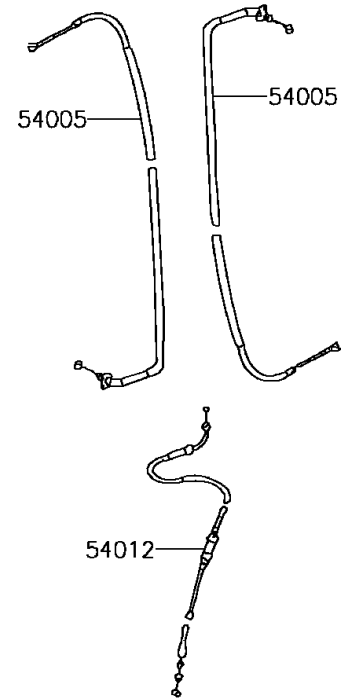

2013 KFX®50 PARTS DIAGRAM

Handlebar

F2310

2013 KFX®50 PARTS LIST

Handlebar

ITEM NAME	PART NUMBER	QUANTITY
BRACKET (Ref # 11054)	11054-Y001	1
GASKET (Ref # 11061)	11061-Y017	1
PLATE (Ref # 13271)	13271-Y008	1
PLATE,CHOKE (Ref # 13272)	13272-Y002	1
COVER-ASSY,HANDLE (Ref # 16146)	16146-Y001	1
SWITCH,SAFETY (Ref # 27010)	27010-Y002	1
SWITCH,STOP (Ref # 27010A)	27010-Y003	1
STOPPER (Ref # 32085)	32085-Y001	1
CASE,LWR (Ref # 32099)	32099-Y002	1
CASE,UPP (Ref # 32099A)	32099-Y003	1
HANDLE (Ref # 46003)	46003-Y001	1
HOLDER-HANDLE,UPP,RH (Ref # 46012)	46012-Y001	1
HOLDER-HANDLE,UPP,LH (Ref # 46012A)	46012-Y002	1
HOLDER-HANDLE,LWR (Ref # 46012B)	46012-Y003	1
GRIP,HANDLE (Ref # 46075)	46075-Y002	1
LEVER-ASSY-GRIP,RH (Ref # 46076)	46076-Y001	1
HOUSING-ASSY-CONTROL,LH (Ref # 46091)	46091-Y001	1
LEVER-GRIP,CHOKE (Ref # 46092)	46092-Y001	1
LEVER-GRIP,RH (Ref # 46092A)	46092-Y002	1
CABLE-BRAKE,FR (Ref # 54005)	54005-Y001	1
CABLE-THROTTLE (Ref # 54012)	54012-Y002	1
SPACER (Ref # 92026)	92026-Y007	1
PLUG (Ref # 92066)	92066-Y002	1
BAND (Ref # 92072)	92072-Y001	1
SPRING,RETURN (Ref # 92145)	92145-Y020	1
SPRING (Ref # 92145A)	92145-Y021	1
COLLAR (Ref # 92152)	92152-Y012	1
BOLT (Ref # 92153)	92153-Y002	1
BOLT,6X22 (Ref # 92153A)	92153-Y009	1

2013 KFX®50 PARTS LIST

Handlebar

ITEM NAME	PART NUMBER	QUANTITY
BOLT,FLANGE,6X16 (Ref # 92153B)	92153-Y025	1
BOLT,SOCKET,6X20 (Ref # 92153C)	92153-Y060	1
BOLT,SOCKET,6X25 (Ref # 92153D)	92153-Y061	1
BOLT (Ref # 92153E)	92153-Y071	1
SCREW,PAN,3X8 (Ref # 92172)	92172-Y005	1
SCREW,PAN,4X16 (Ref # 92172A)	92172-Y008	1
SCREW,PAN,5X14 (Ref # 92172B)	92172-Y009	1
WASHER,10MM (Ref # 92200)	92200-Y020	1
WASHER (Ref # 92200A)	92200-Y022	1
NUT,6MM (Ref # 92210)	92210-Y008	1
NUT (Ref # 92210A)	92210-Y015	1
NUT,10MM (Ref # 92210B)	92210-Y034	1
NUT,HEX,5MM (Ref # 92210C)	92210-Y057	1