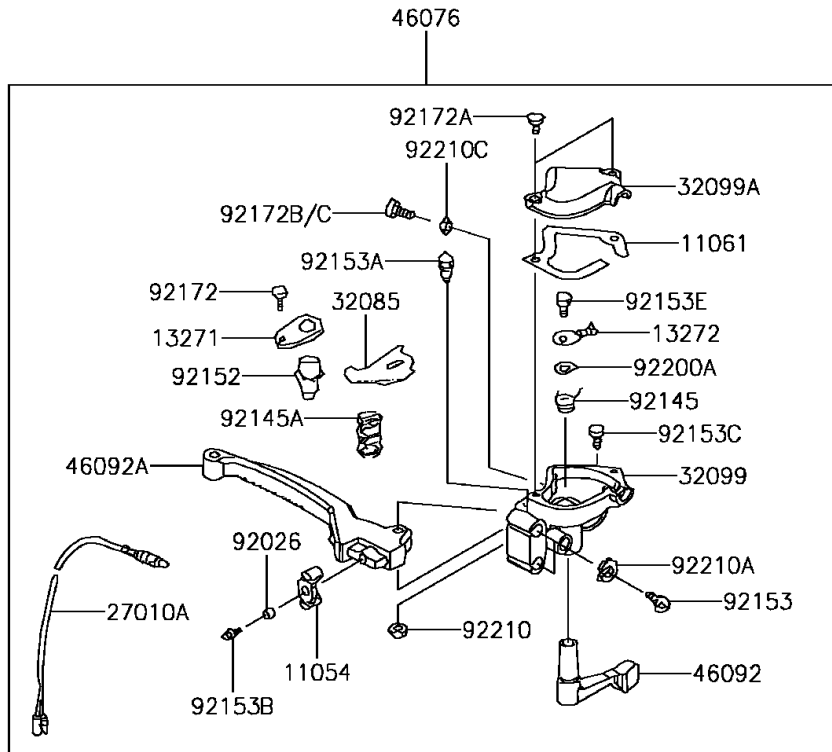

2013 KFX®50 PARTS DIAGRAM

Handlebar

F2310

2013 KFX®50 PARTS LIST

Handlebar

ITEM NAME	PART NUMBER	QUANTITY
BRACKET (Ref # 11054)	11054-Y001	1
GASKET (Ref # 11061)	11061-Y017	1
PLATE (Ref # 13271)	13271-Y008	1
PLATE,CHOKE (Ref # 13272)	13272-Y002	1
COVER-ASSY,HANDLE (Ref # 16146)	16146-Y001	1
SWITCH,SAFETY (Ref # 27010)	27010-Y002	1
SWITCH,STOP (Ref # 27010A)	27010-Y003	1
STOPPER (Ref # 32085)	32085-Y001	1
CASE,LWR (Ref # 32099)	32099-Y002	1
CASE,UPP (Ref # 32099A)	32099-Y003	1
HANDLE (Ref # 46003)	46003-Y001	1
HOLDER-HANDLE,UPP,RH (Ref # 46012)	46012-Y001	1
HOLDER-HANDLE,UPP,LH (Ref # 46012A)	46012-Y002	1
HOLDER-HANDLE,LWR (Ref # 46012B)	46012-Y003	1
GRIP,HANDLE (Ref # 46075)	46075-Y002	1
LEVER-ASSY-GRIP,RH (Ref # 46076)	46076-Y001	1
HOUSING-ASSY-CONTROL,LH (Ref # 46091)	46091-Y001	1
LEVER-GRIP,CHOKE (Ref # 46092)	46092-Y001	1
LEVER-GRIP,RH (Ref # 46092A)	46092-Y002	1
CABLE-BRAKE,FR (Ref # 54005)	54005-Y001	1
CABLE-THROTTLE (Ref # 54012)	54012-Y002	1
SPACER (Ref # 92026)	92026-Y007	1
PLUG (Ref # 92066)	92066-Y002	1
BAND (Ref # 92072)	92072-Y001	1
SPRING,RETURN (Ref # 92145)	92145-Y020	1
SPRING (Ref # 92145A)	92145-Y021	1
COLLAR (Ref # 92152)	92152-Y012	1
BOLT (Ref # 92153)	92153-Y002	1
BOLT,6X22 (Ref # 92153A)	92153-Y009	1

2013 KFX®50 PARTS LIST

Handlebar

ITEM NAME	PART NUMBER	QUANTITY
BOLT,FLANGE,6X16 (Ref # 92153B)	92153-Y025	1
BOLT,SOCKET,6X20 (Ref # 92153C)	92153-Y060	1
BOLT,SOCKET,6X25 (Ref # 92153D)	92153-Y061	1
BOLT (Ref # 92153E)	92153-Y071	1
SCREW,PAN,3X8 (Ref # 92172)	92172-Y005	1
SCREW,PAN,4X16 (Ref # 92172A)	92172-Y008	1
SCREW,PAN,5X14 (Ref # 92172B)	92172-Y009	1
WASHER,10MM (Ref # 92200)	92200-Y020	1
WASHER (Ref # 92200A)	92200-Y022	1
NUT,6MM (Ref # 92210)	92210-Y008	1
NUT (Ref # 92210A)	92210-Y015	1
NUT,10MM (Ref # 92210B)	92210-Y034	1
NUT,HEX,5MM (Ref # 92210C)	92210-Y057	1