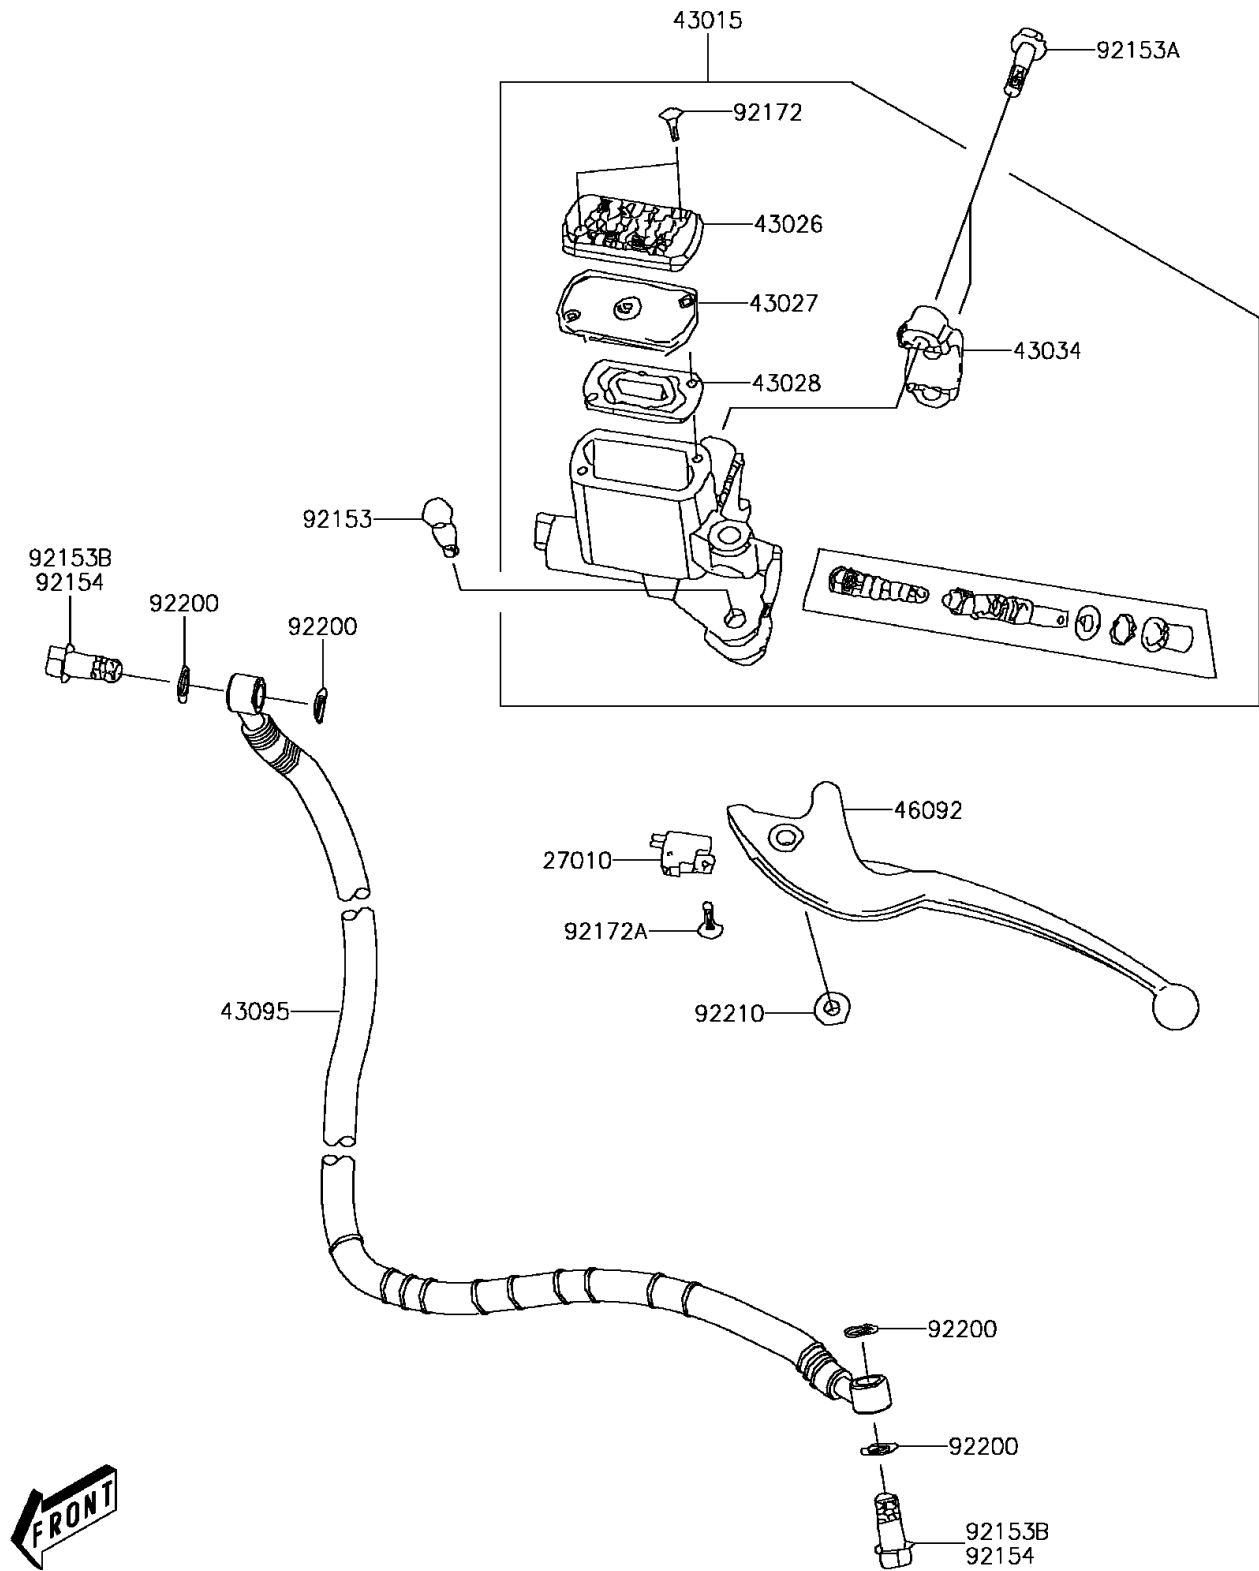

2015 KFX® 50 PARTS DIAGRAM

Front Master Cylinder

F2291

2015 KFX® 50 PARTS LIST

Front Master Cylinder

ITEM NAME	PART NUMBER	QUANTITY
SWITCH,STOP (Ref # 27010)	27010-Y004	1
CYLINDER-ASSY-MASTER (Ref # 43015)	43015-Y001	1
CAP-BRAKE (Ref # 43026)	43026-Y001	1
PLATE-DIAPHRAGM (Ref # 43027)	43027-Y001	1
DIAPHRAGM (Ref # 43028)	43028-Y001	1
HOLDER-BRAKE,MASTER CYLINDER (Ref # 43034)	43034-Y002	1
HOSE-BRAKE (Ref # 43095)	43095-Y001	1
LEVER-GRIP,LH (Ref # 46092)	46092-Y003	1
BOLT (Ref # 92153)	92153-Y008	1
BOLT,SOCKET,6X23 (Ref # 92153A)	92153-Y010	2
BOLT,10X22 (Ref # 92153B)	92153-Y062	2
SCREW,4X12 (Ref # 92172)	92172-Y011	2
SCREW,4X12 (Ref # 92172A)	92172-Y014	1
WASHER (Ref # 92200)	92200-Y015	4
NUT,6MM (Ref # 92210)	92210-Y026	1