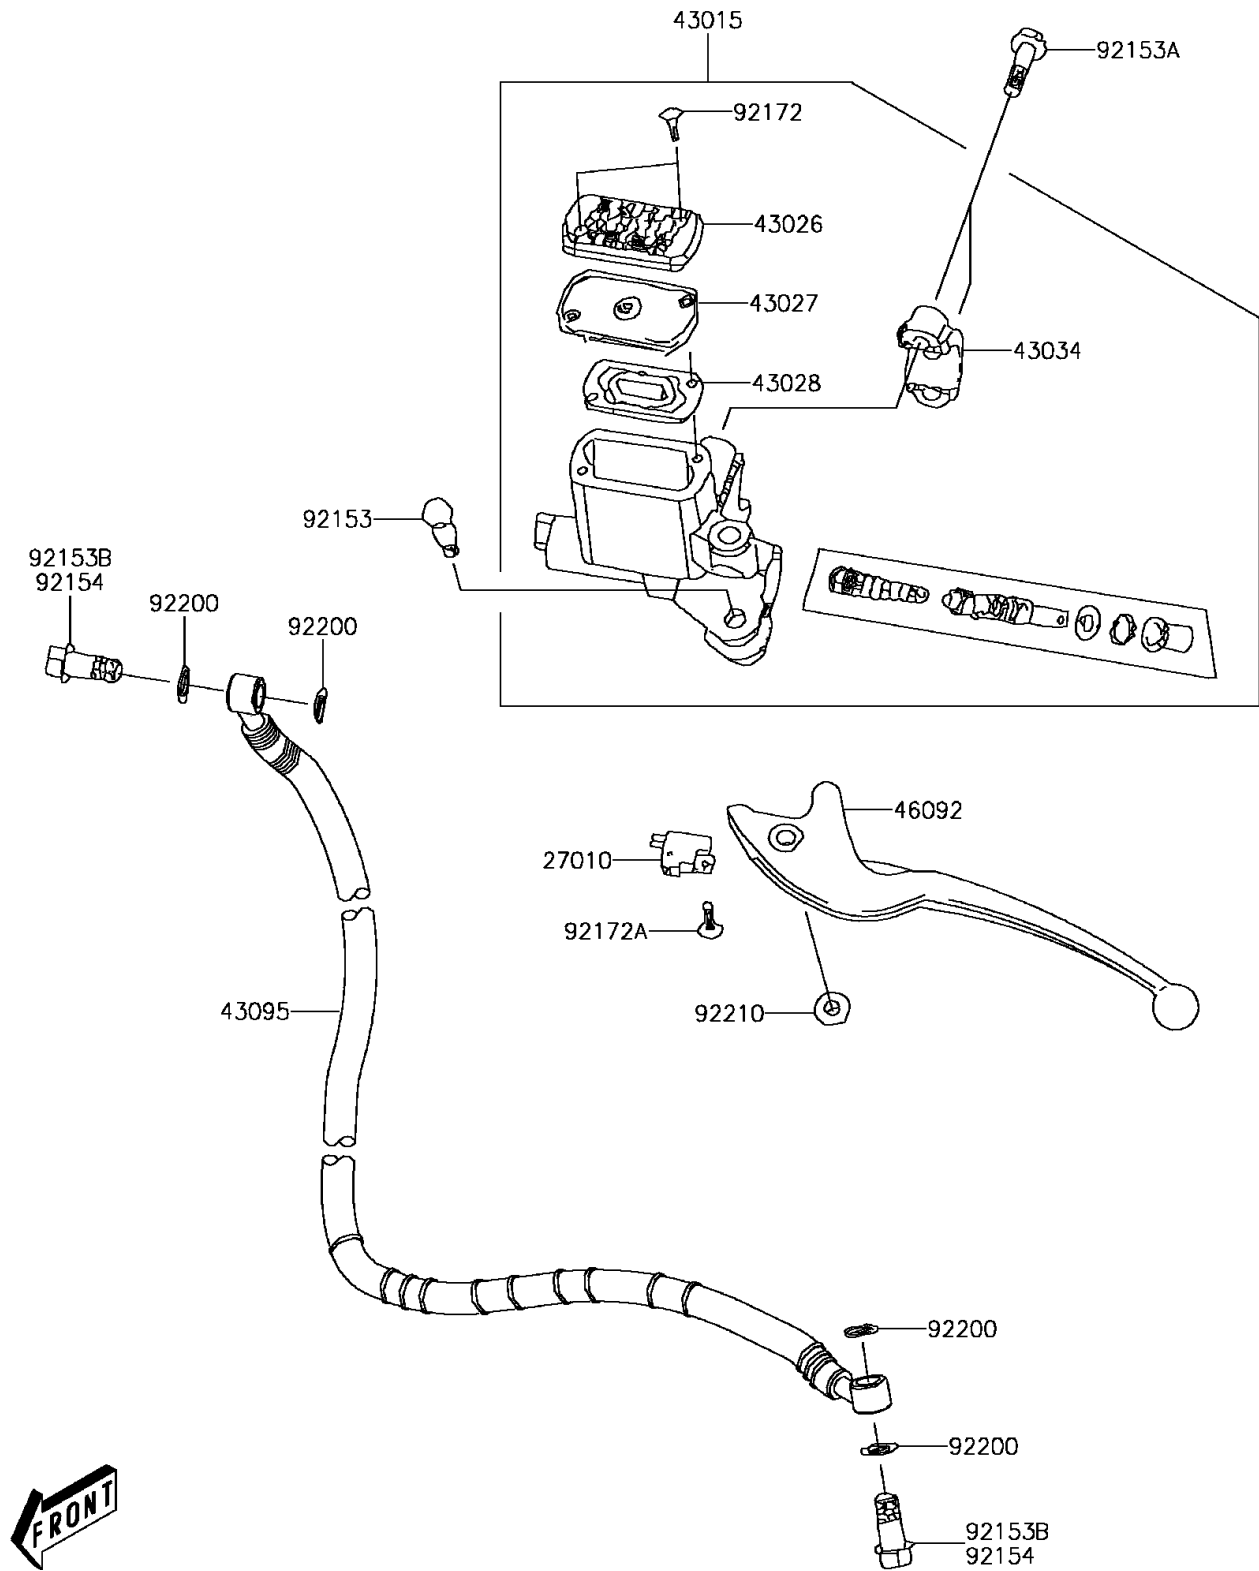

2013 KFX®50 PARTS DIAGRAM

Front Master Cylinder

F2291

2013 KFX®50 PARTS LIST

Front Master Cylinder

ITEM NAME	PART NUMBER	QUANTITY
SWITCH,STOP (Ref # 27010)	27010-Y004	1
CYLINDER-ASSY-MASTER (Ref # 43015)	43015-Y001	1
CAP-BRAKE (Ref # 43026)	43026-Y001	1
PLATE-DIAPHRAGM (Ref # 43027)	43027-Y001	1
DIAPHRAGM (Ref # 43028)	43028-Y001	1
HOLDER-BRAKE,MASTER CYLINDER (Ref # 43034)	43034-Y002	1
HOSE-BRAKE (Ref # 43095)	43095-Y001	1
LEVER-GRIP,LH (Ref # 46092)	46092-Y003	1
BOLT (Ref # 92153)	92153-Y008	1
BOLT,SOCKET,6X23 (Ref # 92153A)	92153-Y010	1
BOLT,10X22 (Ref # 92153B)	92153-Y062	1
SCREW,4X12 (Ref # 92172)	92172-Y011	1
SCREW,4X12 (Ref # 92172A)	92172-Y014	1
WASHER (Ref # 92200)	92200-Y015	1
NUT,6MM (Ref # 92210)	92210-Y026	1