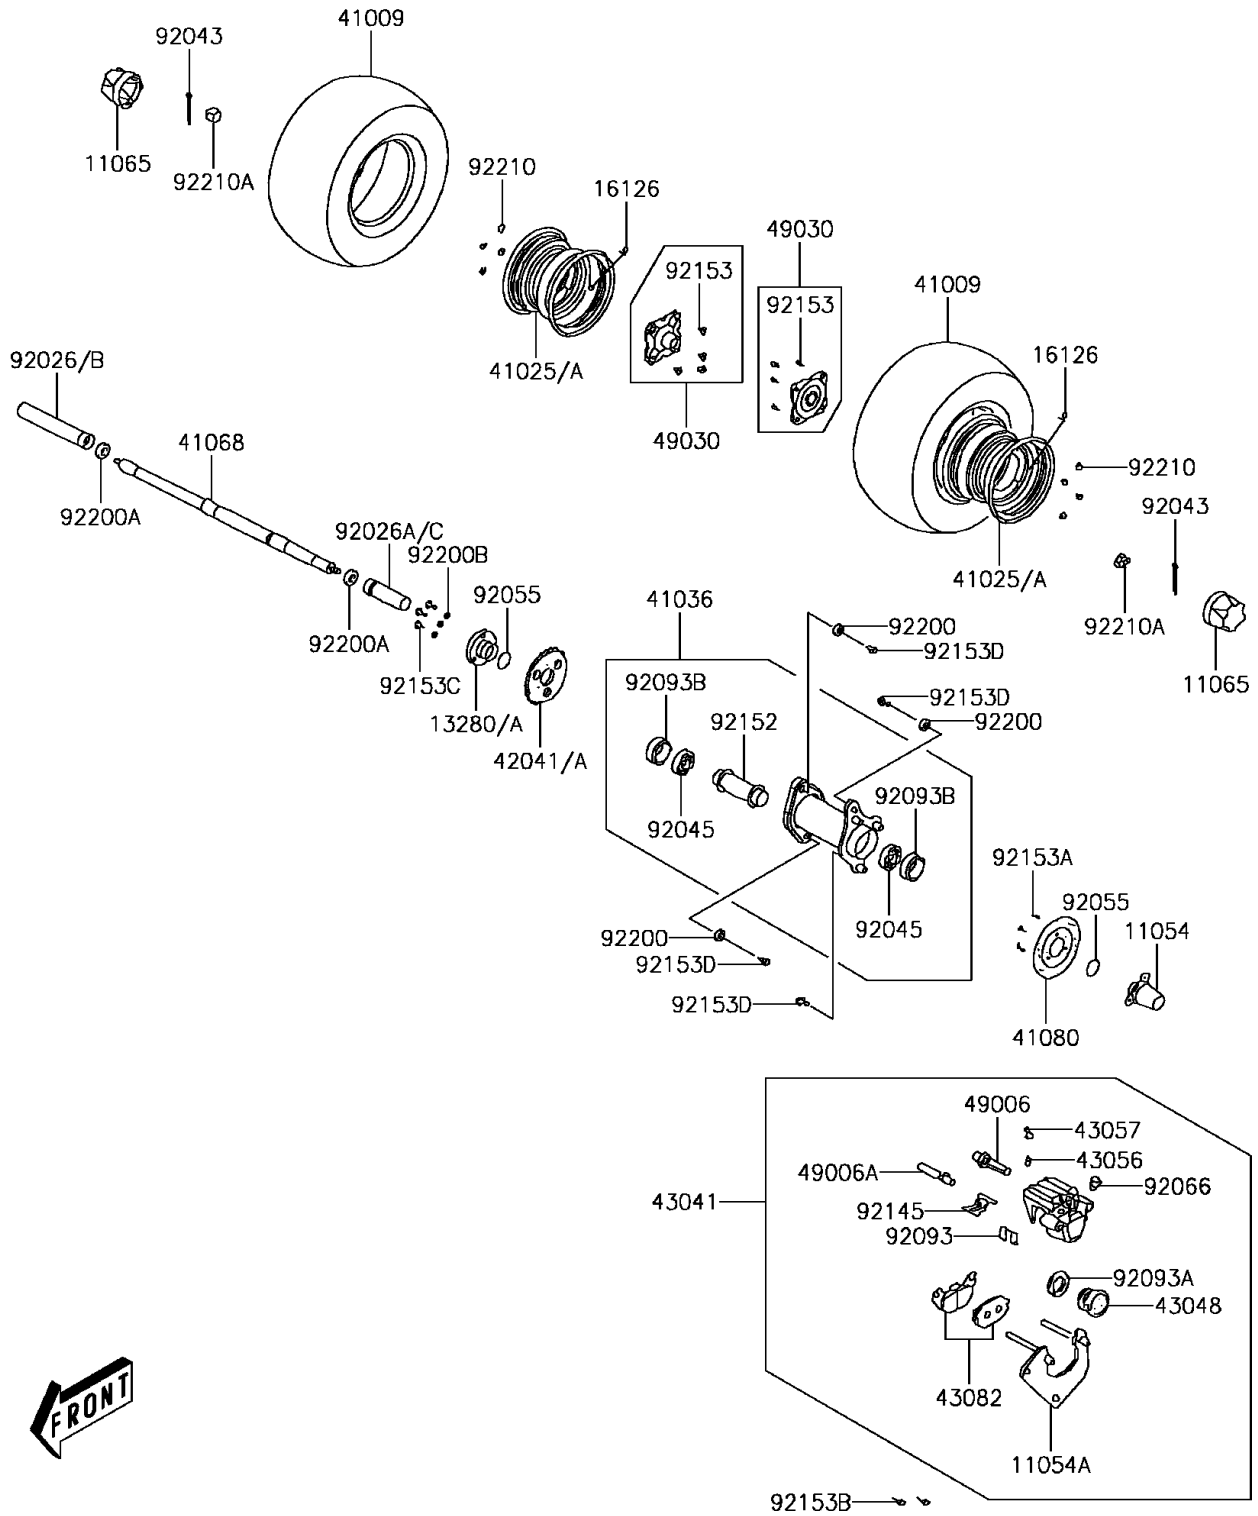

2016 KFX®50 PARTS DIAGRAM

Rear Hub

F2240

2016 KFX® 50 PARTS LIST

Rear Hub

ITEM NAME	PART NUMBER	QUANTITY
BRACKET,BRAKE DISK (Ref # 11054)	11054-Y005	1
BRACKET (Ref # 11054A)	11054-Y008	1
CAP,WHEEL (Ref # 11065)	11065-Y002	2
HOLDER,SPROCKET (Ref # 13280)	13280-Y004	1
HOLDER,SPROCKET (Ref # 13280A)	13280-Y010	1
VALVE,RIM (Ref # 16126)	16126-Y001	2
TIRE (Ref # 41009)	41009-Y002	2
RIM,BLACK (Ref # 41025)	41025-Y002-935	2
HUB-ASSY,RR,BLACK (Ref # 41036)	41036-Y001-935	1
AXLE,RR (Ref # 41068)	41068-Y001	1
DISC,RR (Ref # 41080)	41080-Y001	1
SPROCKET-HUB (Ref # 42041)	42041-Y001	1
SPROCKET-HUB (Ref # 42041A)	42041-Y002	1
CALIPER-ASSY,RR (Ref # 43041)	43041-Y001	1
PISTON-CALIPER (Ref # 43048)	43048-Y001	1
BREATHER-BRAKE (Ref # 43056)	43056-Y001	1
CAP-BREATHER (Ref # 43057)	43057-Y001	1
PAD-ASSY-BRAKE (Ref # 43082)	43082-Y001	1
BOOT (Ref # 49006)	49006-Y001	1
BOOT (Ref # 49006A)	49006-Y002	1
HUB,RR (Ref # 49030)	49030-Y001	2
SPACER,REAR AXLE,RH (Ref # 92026)	92026-Y005	1
SPACER,REAR AXLE,LH (Ref # 92026A)	92026-Y006	1
SPACER,REAR AXLE,RH (Ref # 92026B)	92026-Y008	1
SPACER,REAR AXLE,LH (Ref # 92026C)	92026-Y009	1
PIN,3X25 (Ref # 92043)	92043-Y011	2
BEARING-BALL,6006 (Ref # 92045)	92045-Y008	2
RING-O,30MM (Ref # 92055)	92055-Y015	2
PLUG (Ref # 92066)	92066-Y001	1

2016 KFX® 50 PARTS LIST

Rear Hub

ITEM NAME	PART NUMBER	QUANTITY
SEAL,DUST (Ref # 92093)	92093-Y005	1
SEAL,PISTON (Ref # 92093A)	92093-Y006	1
SEAL,DUST (Ref # 92093B)	92093-Y009	2
SPRING,PAD (Ref # 92145)	92145-Y012	1
COLLAR (Ref # 92152)	92152-Y007	1
BOLT (Ref # 92153)	92153-Y005	8
BOLT (Ref # 92153A)	92153-Y007	3
BOLT,FLANGE,8X28 (Ref # 92153B)	92153-Y012	2
BOLT,FLANGE,8X20 (Ref # 92153C)	92153-Y033	3
BOLT,FLANGE,12X28 (Ref # 92153D)	92153-Y044	4
WASHER,12.2X28X4 (Ref # 92200)	92200-Y012	3
WASHER,14MM (Ref # 92200A)	92200-Y014	2
WASHER,8MM (Ref # 92200B)	92200-Y048	3
NUT,10MM (Ref # 92210)	92210-Y010	8
NUT,14MM (Ref # 92210A)	92210-Y025	2