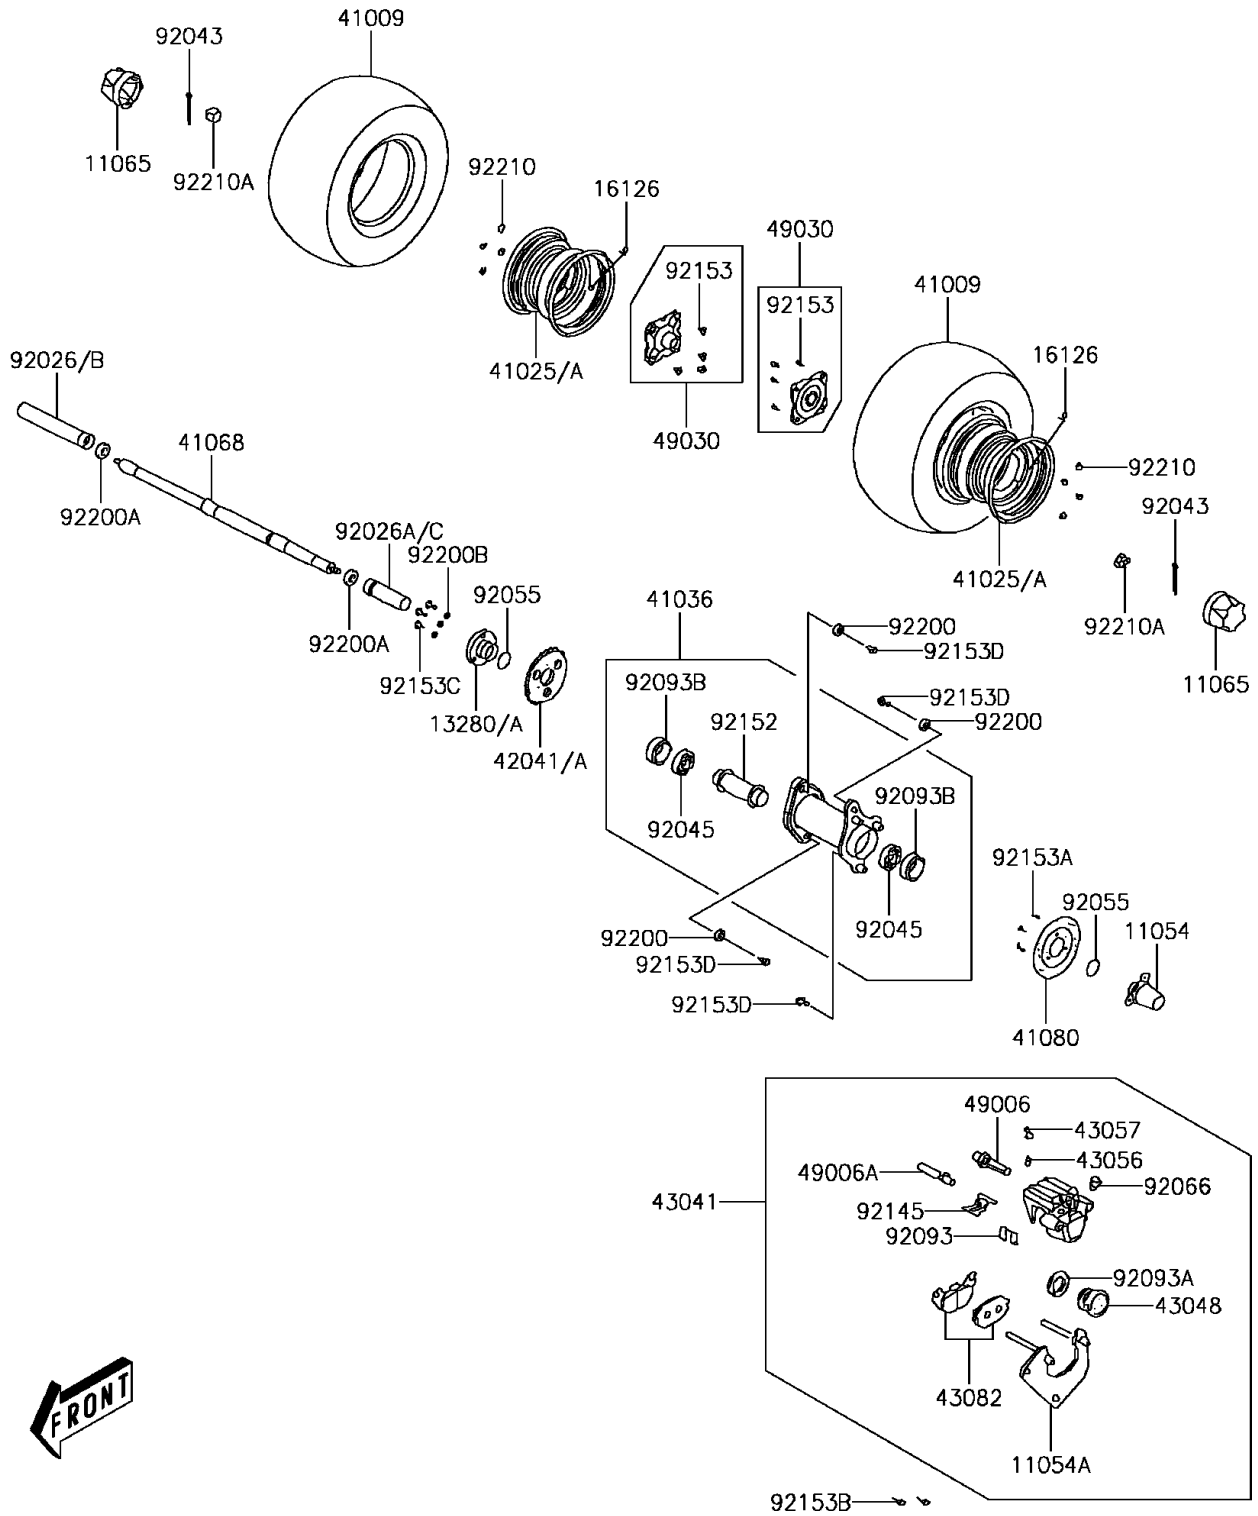

## 2013 KFX®50 PARTS DIAGRAM

Rear Hub

F2240

## 2013 KFX®50 PARTS LIST

Rear Hub

ITEM NAME	PART NUMBER	QUANTITY
BRACKET,BRAKE DISK (Ref # 11054)	11054-Y005	1
BRACKET (Ref # 11054A)	11054-Y008	1
CAP,WHEEL (Ref # 11065)	11065-Y002	1
HOLDER,SPROCKET (Ref # 13280)	13280-Y004	1
HOLDER,SPROCKET (Ref # 13280A)	13280-Y010	1
VALVE,RIM (Ref # 16126)	16126-Y001	1
TIRE (Ref # 41009)	41009-Y002	1
RIM,SILVER (Ref # 41025A)	41025-Y002-936	1
HUB-ASSY,RR,BLACK (Ref # 41036)	41036-Y001-935	1
AXLE,RR (Ref # 41068)	41068-Y001	1
DISC,RR (Ref # 41080)	41080-Y001	1
SPROCKET-HUB (Ref # 42041)	42041-Y001	1
SPROCKET-HUB (Ref # 42041A)	42041-Y002	1
CALIPER-ASSY,RR (Ref # 43041)	43041-Y001	1
PISTON-CALIPER (Ref # 43048)	43048-Y001	1
BREATHER-BRAKE (Ref # 43056)	43056-Y001	1
CAP-BREATHER (Ref # 43057)	43057-Y001	1
PAD-ASSY-BRAKE (Ref # 43082)	43082-Y001	1
BOOT (Ref # 49006)	49006-Y001	1
BOOT (Ref # 49006A)	49006-Y002	1
HUB,RR (Ref # 49030)	49030-Y001	1
SPACER,REAR AXLE,RH (Ref # 92026)	92026-Y005	1
SPACER,REAR AXLE,LH (Ref # 92026A)	92026-Y006	1
SPACER,REAR AXLE,RH (Ref # 92026B)	92026-Y008	1
SPACER,REAR AXLE,LH (Ref # 92026C)	92026-Y009	1
PIN,3X25 (Ref # 92043)	92043-Y011	1
BEARING-BALL,6006 (Ref # 92045)	92045-Y008	1
RING-O,30MM (Ref # 92055)	92055-Y015	1
PLUG (Ref # 92066)	92066-Y001	1

## 2013 KFX®50 PARTS LIST

Rear Hub

ITEM NAME	PART NUMBER	QUANTITY
SEAL,DUST (Ref # 92093)	92093-Y005	1
SEAL,PISTON (Ref # 92093A)	92093-Y006	1
SEAL,DUST (Ref # 92093B)	92093-Y009	1
SPRING,PAD (Ref # 92145)	92145-Y012	1
COLLAR (Ref # 92152)	92152-Y007	1
BOLT (Ref # 92153)	92153-Y005	1
BOLT (Ref # 92153A)	92153-Y007	1
BOLT,FLANGE,8X28 (Ref # 92153B)	92153-Y012	1
BOLT,FLANGE,8X20 (Ref # 92153C)	92153-Y033	1
BOLT,FLANGE,12X28 (Ref # 92153D)	92153-Y044	1
WASHER,12.2X28X4 (Ref # 92200)	92200-Y012	1
WASHER,14MM (Ref # 92200A)	92200-Y014	1
WASHER,8MM (Ref # 92200B)	92200-Y048	1
NUT,10MM (Ref # 92210)	92210-Y010	1
NUT,14MM (Ref # 92210A)	92210-Y025	1