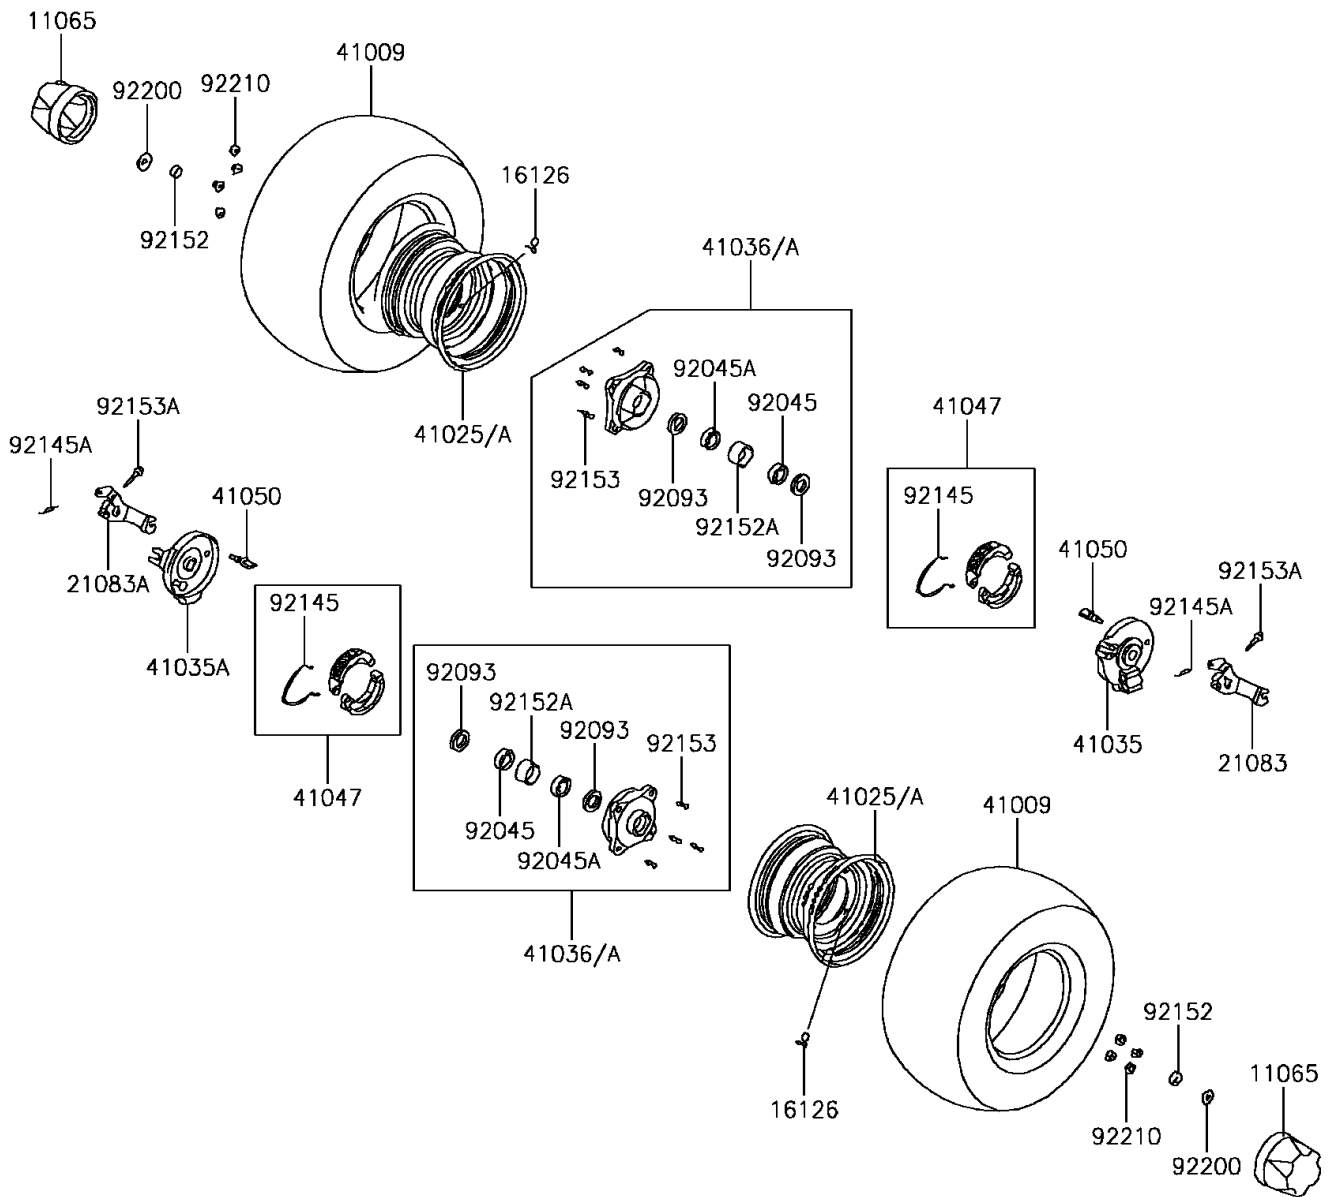

2013 KFX®50 PARTS DIAGRAM

Front Hub

F2230

2013 KFX®50 PARTS LIST

Front Hub

ITEM NAME	PART NUMBER	QUANTITY
CAP,WHEEL (Ref # 11065)	11065-Y002	1
VALVE,RIM (Ref # 16126)	16126-Y001	1
ARM,BRAKE,RH (Ref # 21083)	21083-Y001	1
ARM,BRAKE,LH (Ref # 21083A)	21083-Y002	1
TIRE (Ref # 41009)	41009-Y002	1
RIM,SILVER (Ref # 41025A)	41025-Y002-936	1
PANEL-ASSY-BRAKE,FR,RH,SILVER (Ref # 41035)	41035-Y001-934	1
PANEL-ASSY-BRAKE,FR,LH,SILVER (Ref # 41035A)	41035-Y002-934	1
HUB-ASSY,FR,SILVER (Ref # 41036A)	41036-Y002-936	1
SHOE-ASSY-BRAKE,FR (Ref # 41047)	41047-Y001	1
CAM-BRAKE (Ref # 41050)	41050-Y001	1
BEARING-BALL,6002 (Ref # 92045)	92045-Y010	1
BEARING-BALL,6003 (Ref # 92045A)	92045-Y011	1
SEAL,22X35X7 (Ref # 92093)	92093-Y008	1
SPRING,BRAKE SHOE (Ref # 92145)	92145-Y013	1
SPRING,RETURN (Ref # 92145A)	92145-Y014	1
COLLAR (Ref # 92152)	92152-Y008	1
COLLAR (Ref # 92152A)	92152-Y009	1
BOLT,STUD,10X17 (Ref # 92153)	92153-Y017	1
BOLT,FLANGE,5X24 (Ref # 92153A)	92153-Y021	1
WASHER,12MM (Ref # 92200)	92200-Y011	1
NUT,10MM (Ref # 92210)	92210-Y010	1