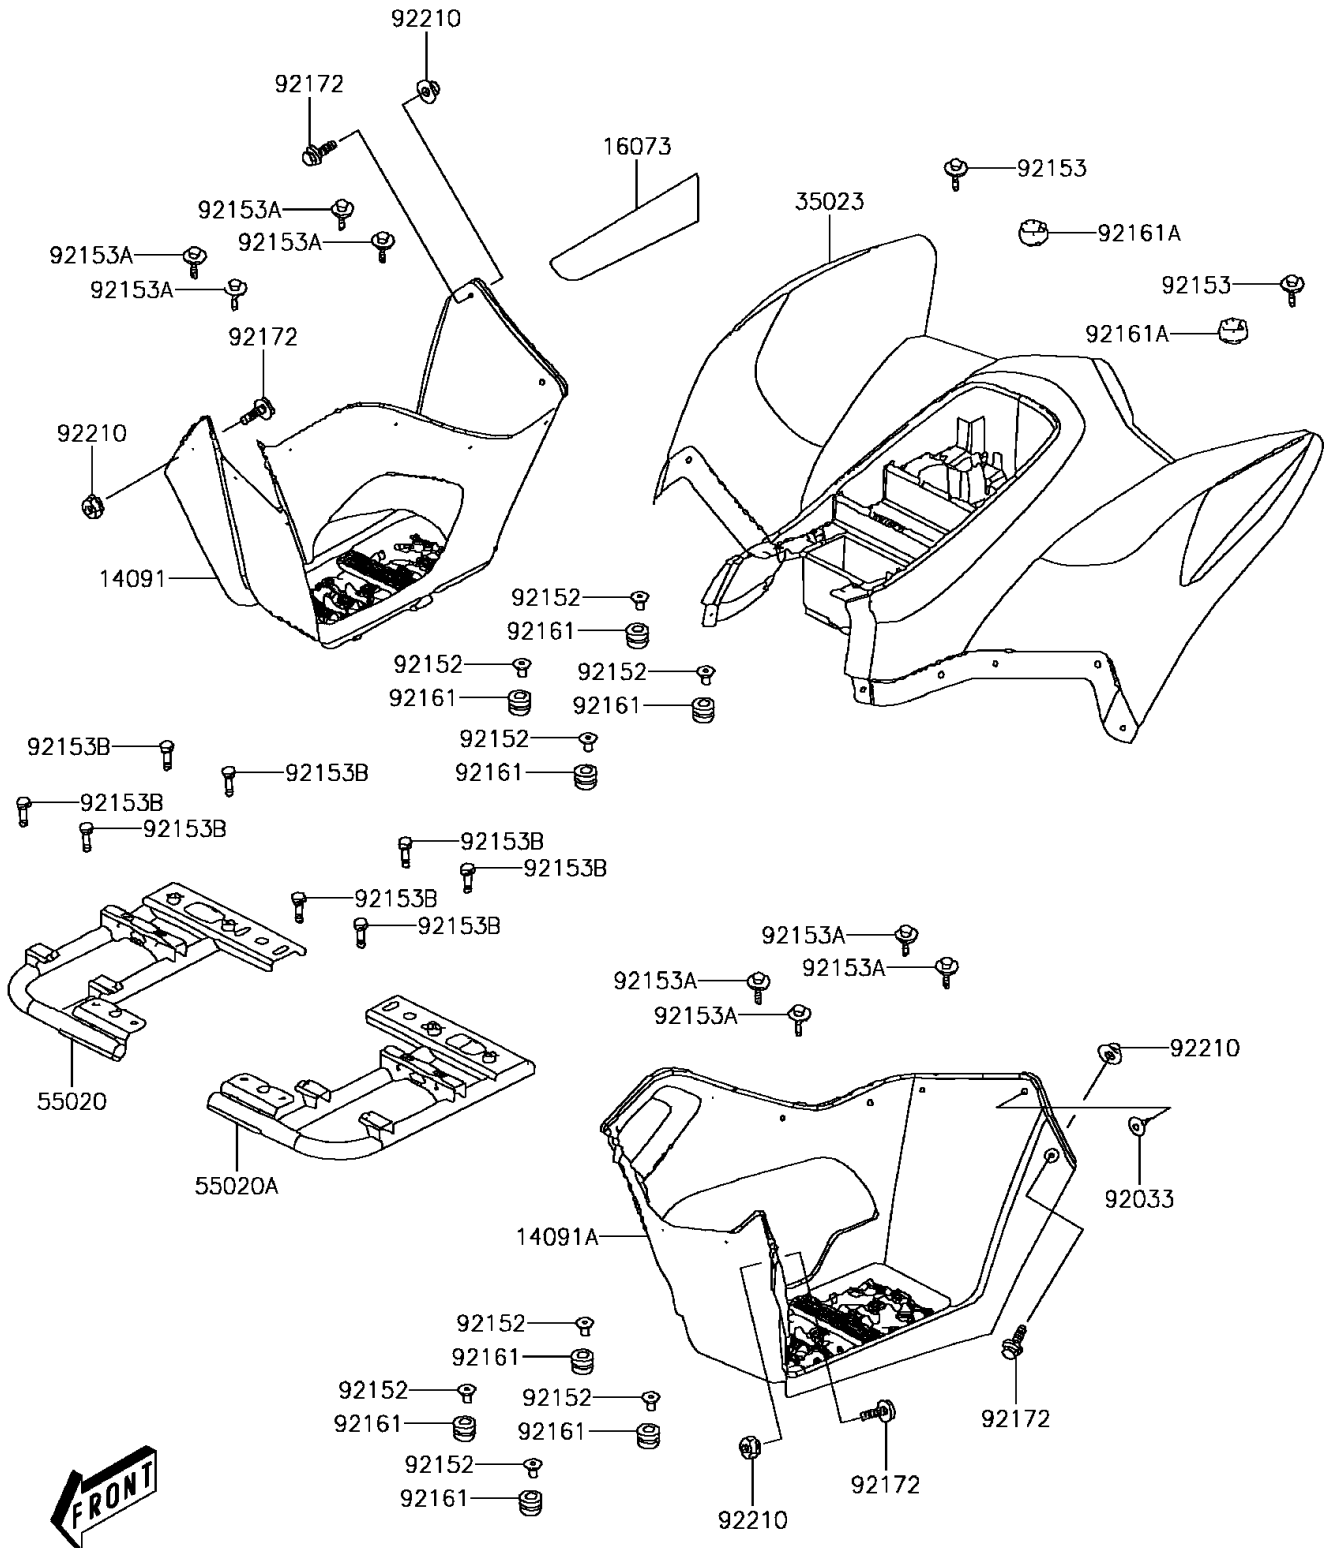

2016 KFX®50 PARTS DIAGRAM

Rear Fender(s)

F2172

2016 KFX® 50 PARTS LIST

Rear Fender(s)

ITEM NAME	PART NUMBER	QUANTITY
COVER,SIDE,RH,BLACK (Ref # 14091)	14091-Y009-933	1
COVER,SIDE,LH,BLACK (Ref # 14091A)	14091-Y010-933	1
INSULATOR (Ref # 16073)	16073-Y003	1
FENDER-REAR,GREEN (Ref # 35023)	35023-Y001-930	1
GUARD,SIDE,RH (Ref # 55020)	55020-Y002	1
GUARD,SIDE,LH (Ref # 55020A)	55020-Y003	1
RIVET (Ref # 92033)	92033-Y010	16
COLLAR (Ref # 92152)	92152-Y014	8
BOLT,6X16 (Ref # 92153)	92153-Y018	5
BOLT,6X20 (Ref # 92153A)	92153-Y019	8
BOLT,FLANGE,8X16 (Ref # 92153B)	92153-Y032	8
DAMPER (Ref # 92161)	92161-Y003	8
DAMPER (Ref # 92161A)	92161-Y005	2
SCREW,6X16 (Ref # 92172)	92172-Y004	4
NUT (Ref # 92210)	92210-Y031	4