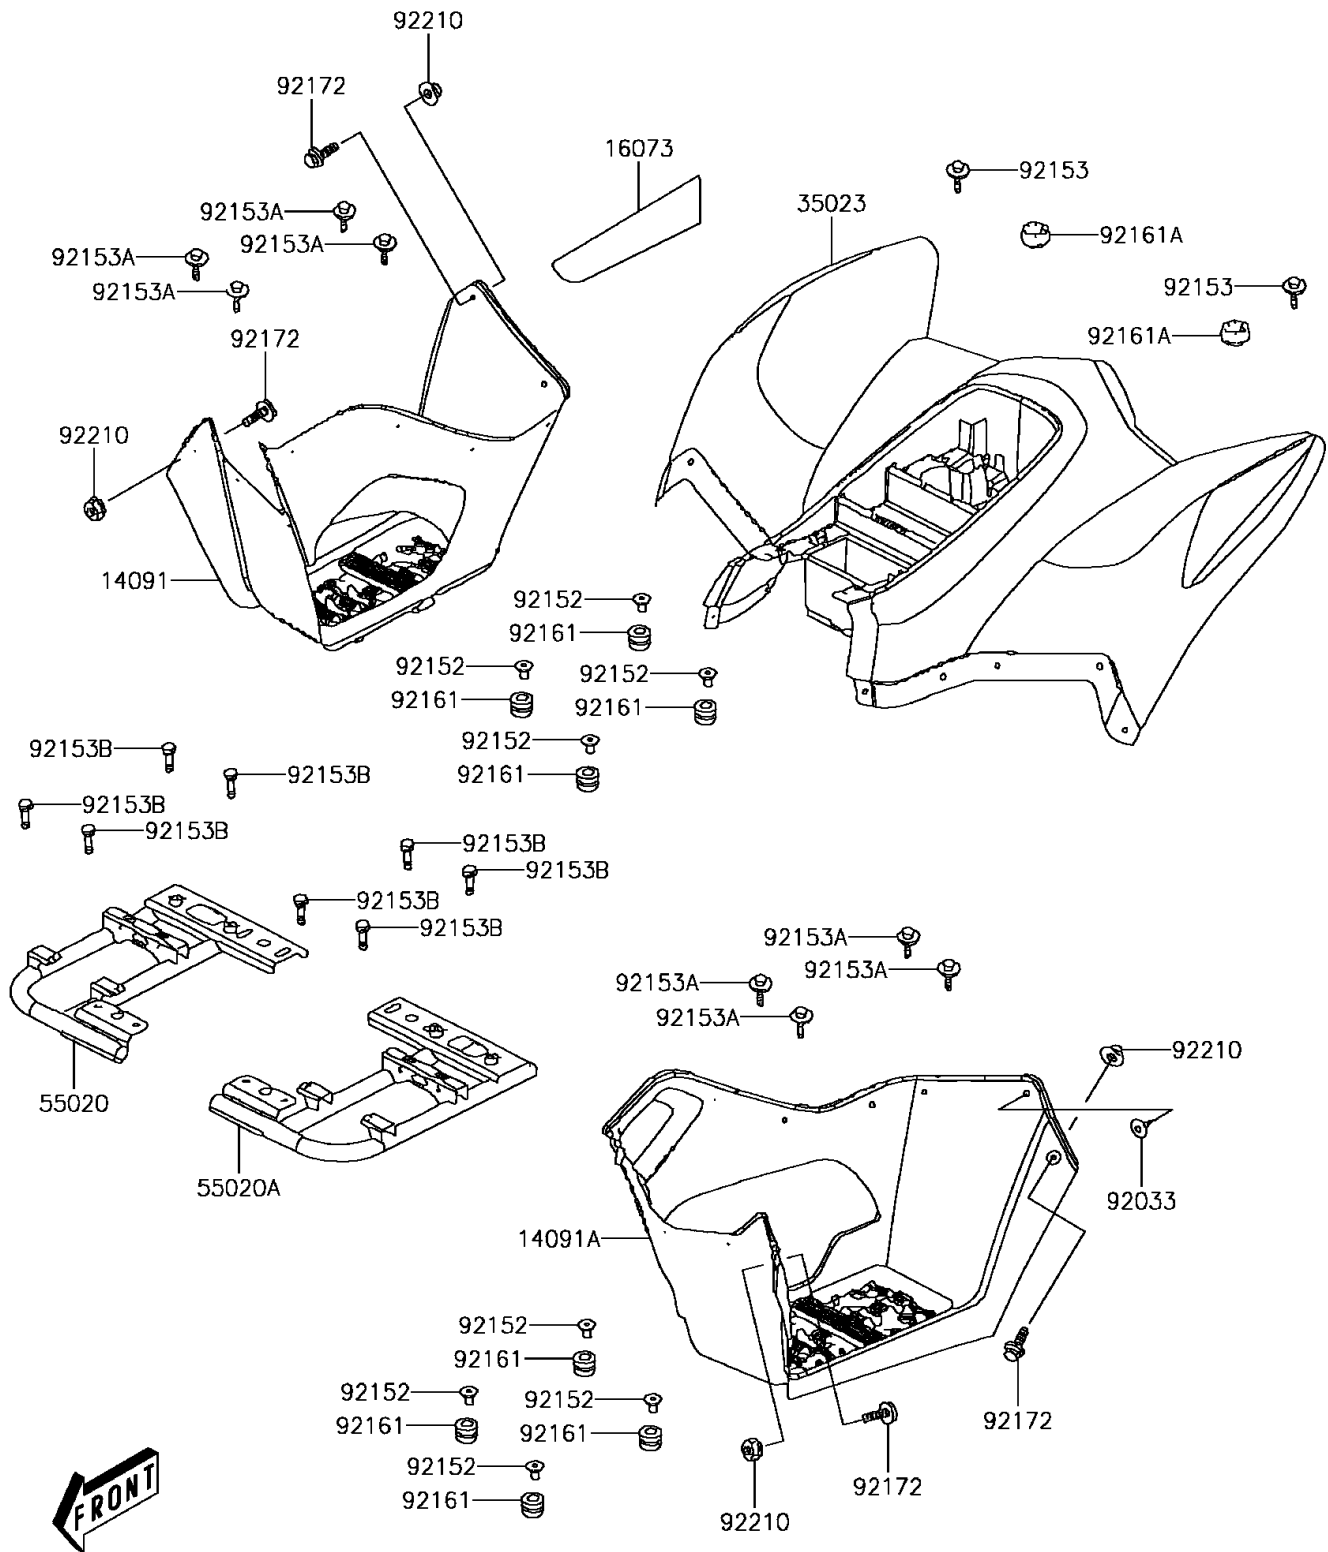

## 2013 KFX®50 PARTS DIAGRAM

Rear Fender(s)

F2172

## 2013 KFX®50 PARTS LIST

Rear Fender(s)

ITEM NAME	PART NUMBER	QUANTITY
COVER,SIDE,RH,BLACK (Ref # 14091)	14091-Y009-933	1
COVER,SIDE,LH,BLACK (Ref # 14091A)	14091-Y010-933	1
INSULATOR (Ref # 16073)	16073-Y003	1
FENDER-REAR,GREEN (Ref # 35023)	35023-Y001-930	1
GUARD,SIDE,RH (Ref # 55020)	55020-Y002	1
GUARD,SIDE,LH (Ref # 55020A)	55020-Y003	1
RIVET (Ref # 92033)	92033-Y010	1
COLLAR (Ref # 92152)	92152-Y014	1
BOLT,6X16 (Ref # 92153)	92153-Y018	1
BOLT,6X20 (Ref # 92153A)	92153-Y019	1
BOLT,FLANGE,8X16 (Ref # 92153B)	92153-Y032	1
DAMPER (Ref # 92161)	92161-Y003	1
DAMPER (Ref # 92161A)	92161-Y005	1
SCREW,6X16 (Ref # 92172)	92172-Y004	1
NUT (Ref # 92210)	92210-Y031	1