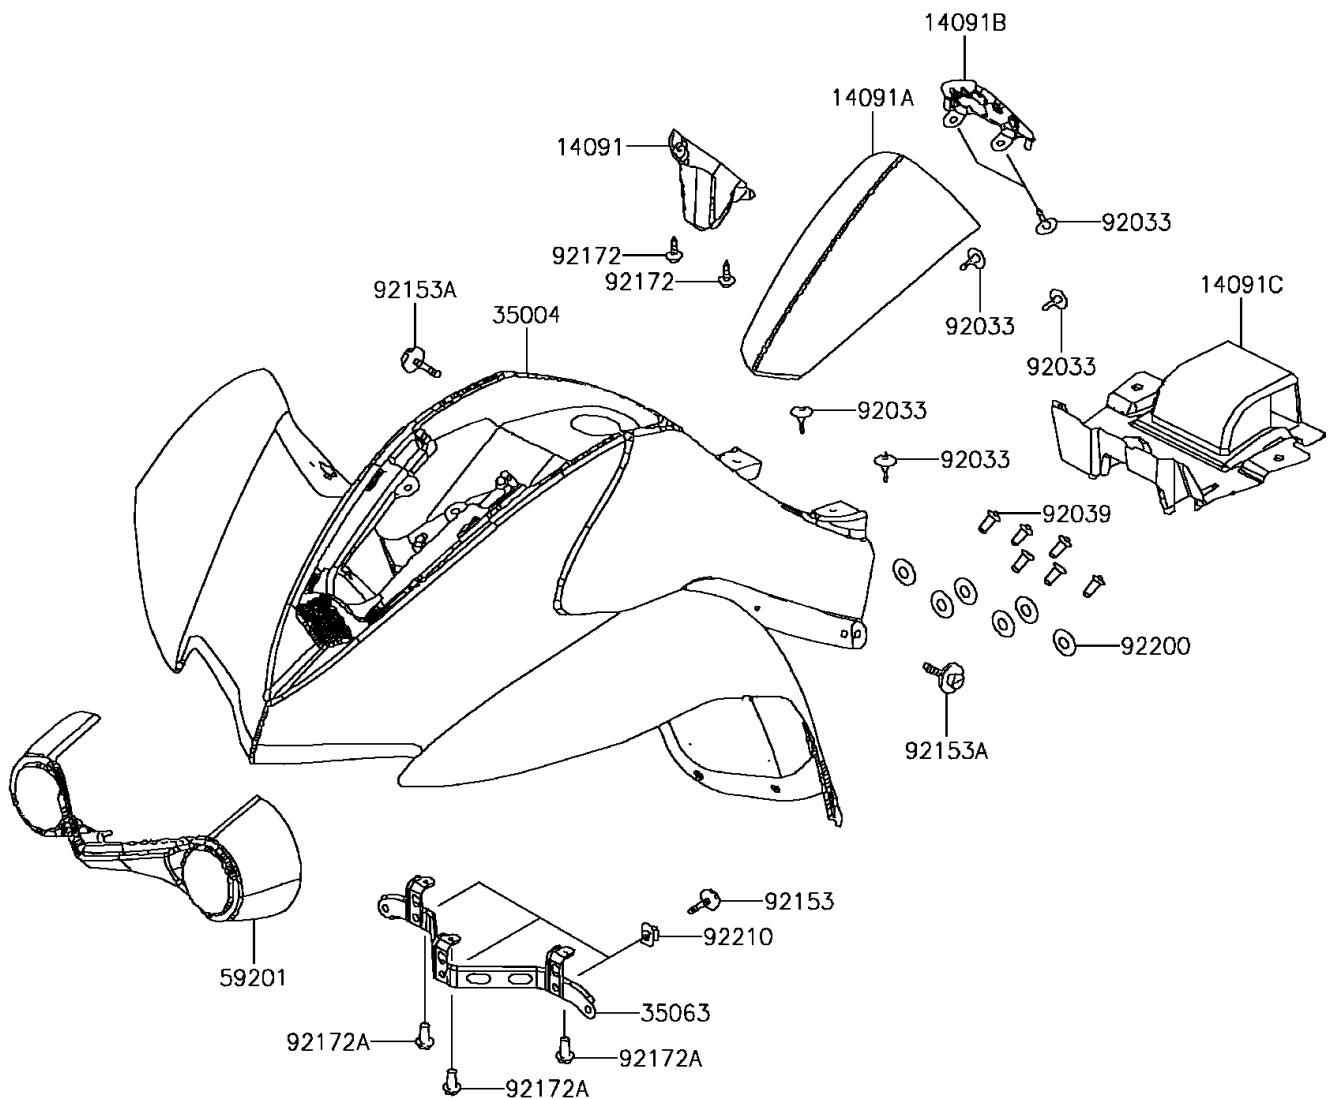

2016 KFX[®] 50

PARTS DIAGRAM

Front Fender(s)

F2171

2016 KFX[®] 50

PARTS LIST

Front Fender(s)

ITEM NAME	PART NUMBER	QUANTITY
COVER,MAIN SWITCH,BLACK (Ref # 14091)	14091-Y006-933	1
COVER,FRONT,WHITE (Ref # 14091A)	14091-Y007-932	1
COVER,CENTER,BLACK (Ref # 14091B)	14091-Y008-933	1
COVER,INNER,BLACK (Ref # 14091C)	14091-Y013-933	1
FENDER-FRONT,GREEN (Ref # 35004)	35004-Y001-930	1
STAY,FRONT FENDER (Ref # 35063)	35063-Y003	1
BUMPER,FRONT,BLACK (Ref # 59201)	59201-Y001-933	1
RIVET (Ref # 92033)	92033-Y010	6
RIVET,3.2X9.8 (Ref # 92039)	92039-Y001	6
BOLT,5X16 (Ref # 92153)	92153-Y013	3
BOLT,6X16 (Ref # 92153A)	92153-Y018	4
SCREW,4X12 (Ref # 92172)	92172-Y019	2
SCREW,TAPPING,5X16 (Ref # 92172A)	92172-Y020	3
WASHER,3MM (Ref # 92200)	92200-Y017	6
NUT,5MM (Ref # 92210)	92210-Y016	3