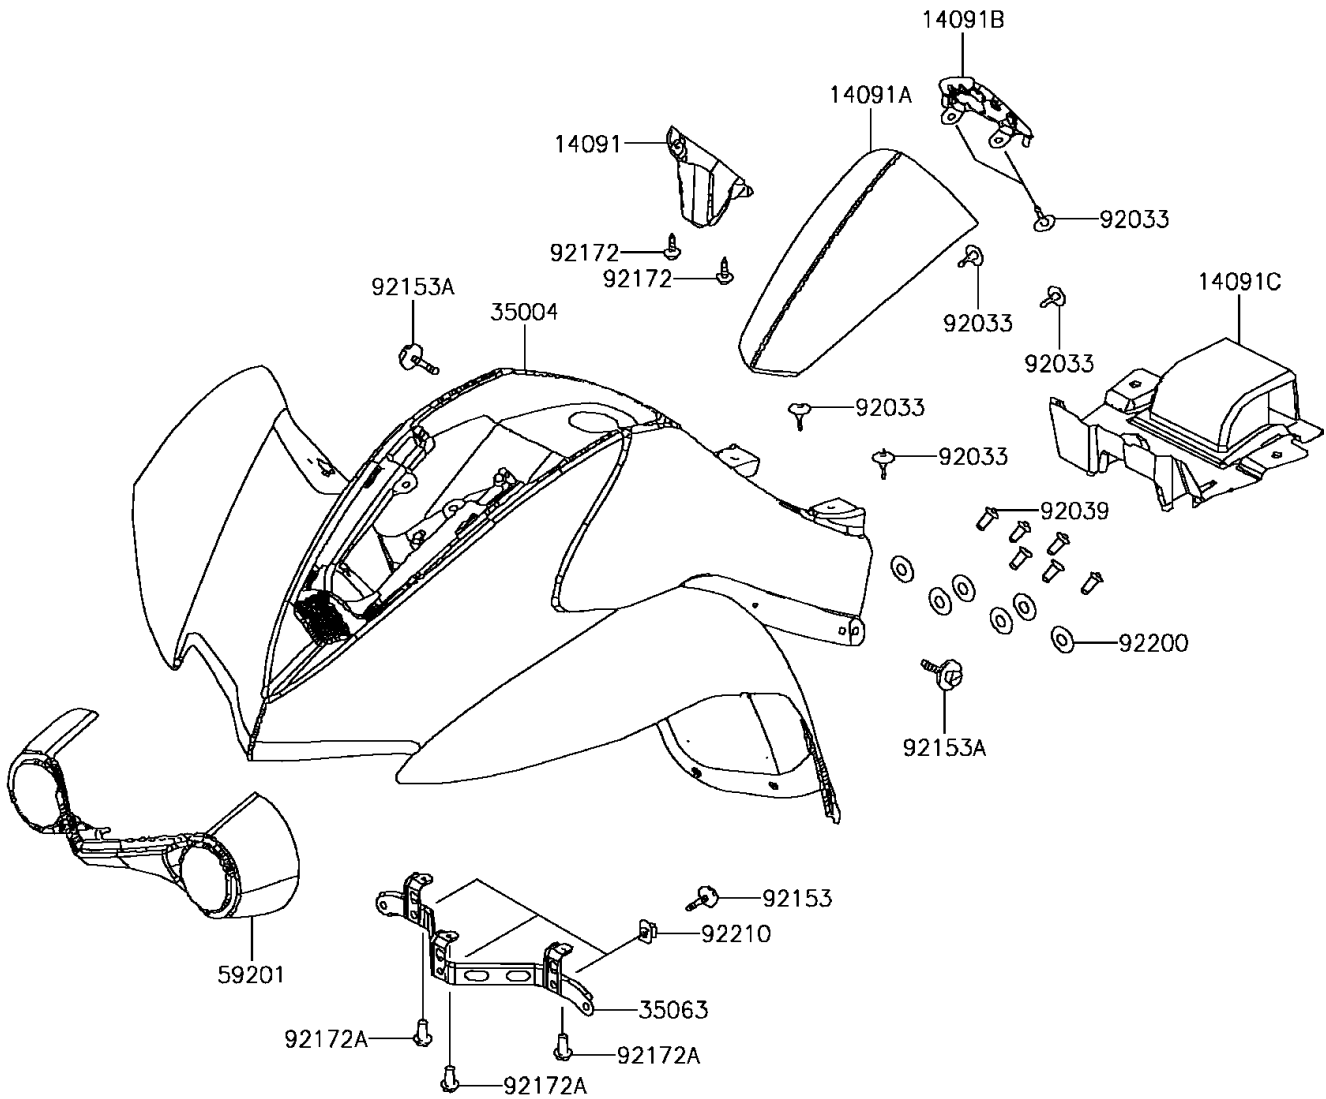

# 2015 KFX®50 PARTS DIAGRAM

Front Fender(s)

F2171

## 2015 KFX® 50 PARTS LIST

### Front Fender(s)

ITEM NAME	PART NUMBER	QUANTITY
COVER,MAIN SWITCH,BLACK (Ref # 14091)	14091-Y006-933	1
COVER,FRONT,WHITE (Ref # 14091A)	14091-Y007-932	1
COVER,CENTER,BLACK (Ref # 14091B)	14091-Y008-933	1
COVER,INNER,BLACK (Ref # 14091C)	14091-Y013-933	1
FENDER-FRONT,GREEN (Ref # 35004)	35004-Y001-930	1
STAY,FRONT FENDER (Ref # 35063)	35063-Y003	1
BUMPER,FRONT,BLACK (Ref # 59201)	59201-Y001-933	1
RIVET (Ref # 92033)	92033-Y010	6
RIVET,3.2X9.8 (Ref # 92039)	92039-Y001	6
BOLT,5X16 (Ref # 92153)	92153-Y013	3
BOLT,6X16 (Ref # 92153A)	92153-Y018	4
SCREW,4X12 (Ref # 92172)	92172-Y019	2
SCREW,TAPPING,5X16 (Ref # 92172A)	92172-Y020	3
WASHER,3MM (Ref # 92200)	92200-Y017	6
NUT,5MM (Ref # 92210)	92210-Y016	3