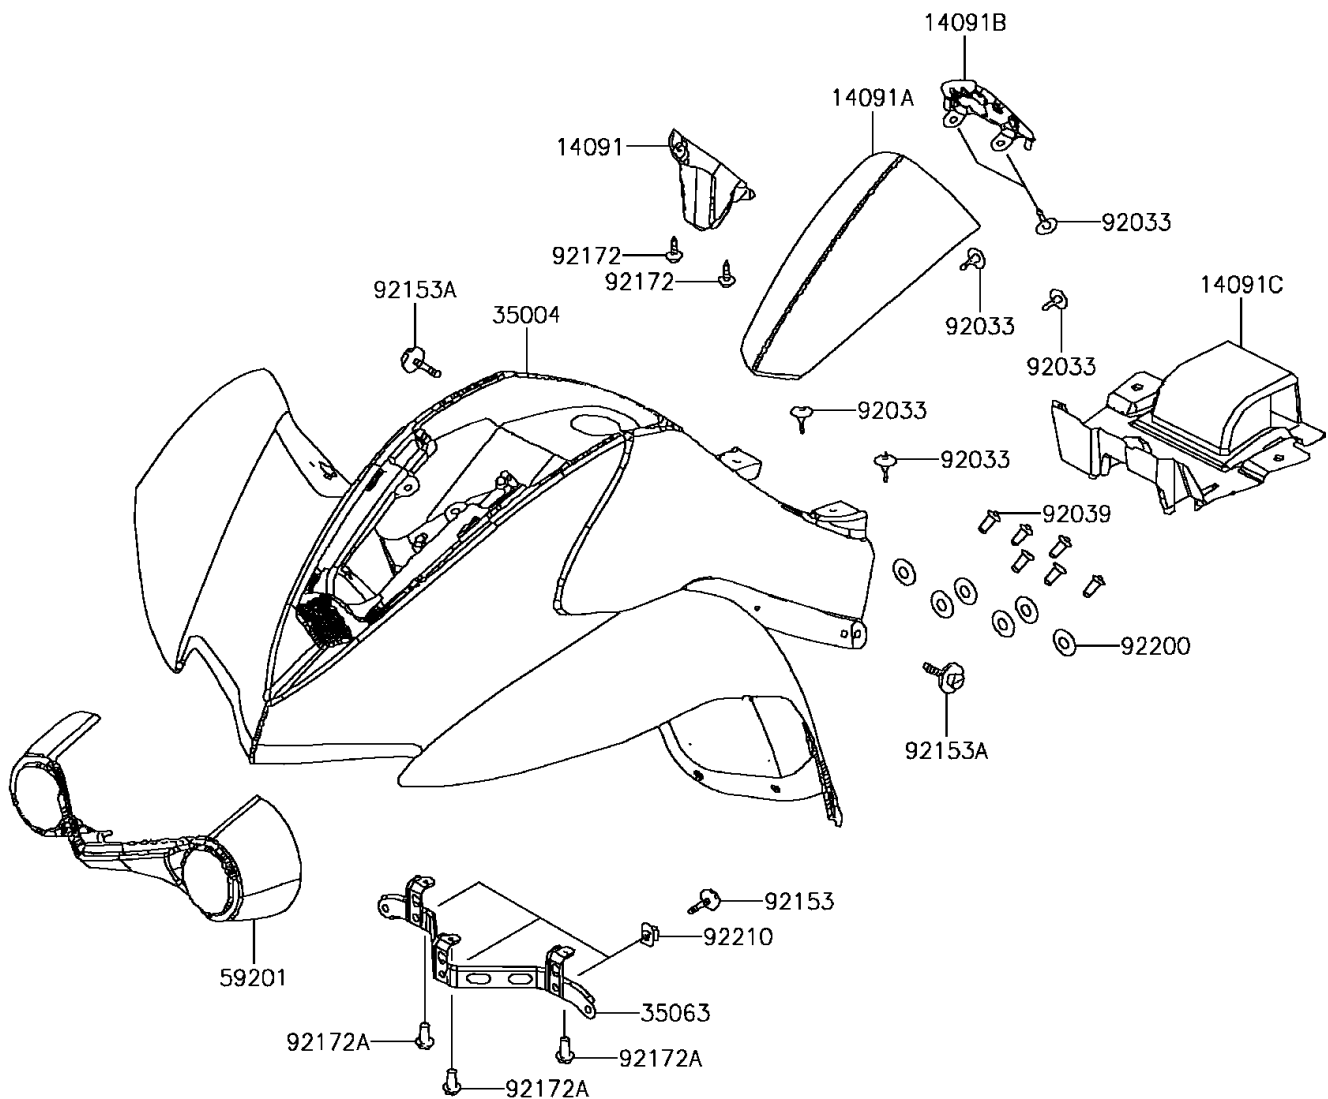

2013 KFX[®]50 PARTS DIAGRAM

Front Fender(s)

F2171

2013 KFX®50 PARTS LIST

Front Fender(s)

ITEM NAME	PART NUMBER	QUANTITY
COVER,MAIN SWITCH,BLACK (Ref # 14091)	14091-Y006-933	1
COVER,FRONT,WHITE (Ref # 14091A)	14091-Y007-932	1
COVER,CENTER,BLACK (Ref # 14091B)	14091-Y008-933	1
COVER,INNER,BLACK (Ref # 14091C)	14091-Y013-933	1
FENDER-FRONT,GREEN (Ref # 35004)	35004-Y001-930	1
STAY,FRONT FENDER (Ref # 35063)	35063-Y003	1
BUMPER,FRONT,BLACK (Ref # 59201)	59201-Y001-933	1
RIVET (Ref # 92033)	92033-Y010	1
RIVET,3.2X9.8 (Ref # 92039)	92039-Y001	1
BOLT,5X16 (Ref # 92153)	92153-Y013	1
BOLT,6X16 (Ref # 92153A)	92153-Y018	1
SCREW,4X12 (Ref # 92172)	92172-Y019	1
SCREW,TAPPING,5X16 (Ref # 92172A)	92172-Y020	1
WASHER,3MM (Ref # 92200)	92200-Y017	1
NUT,5MM (Ref # 92210)	92210-Y016	1