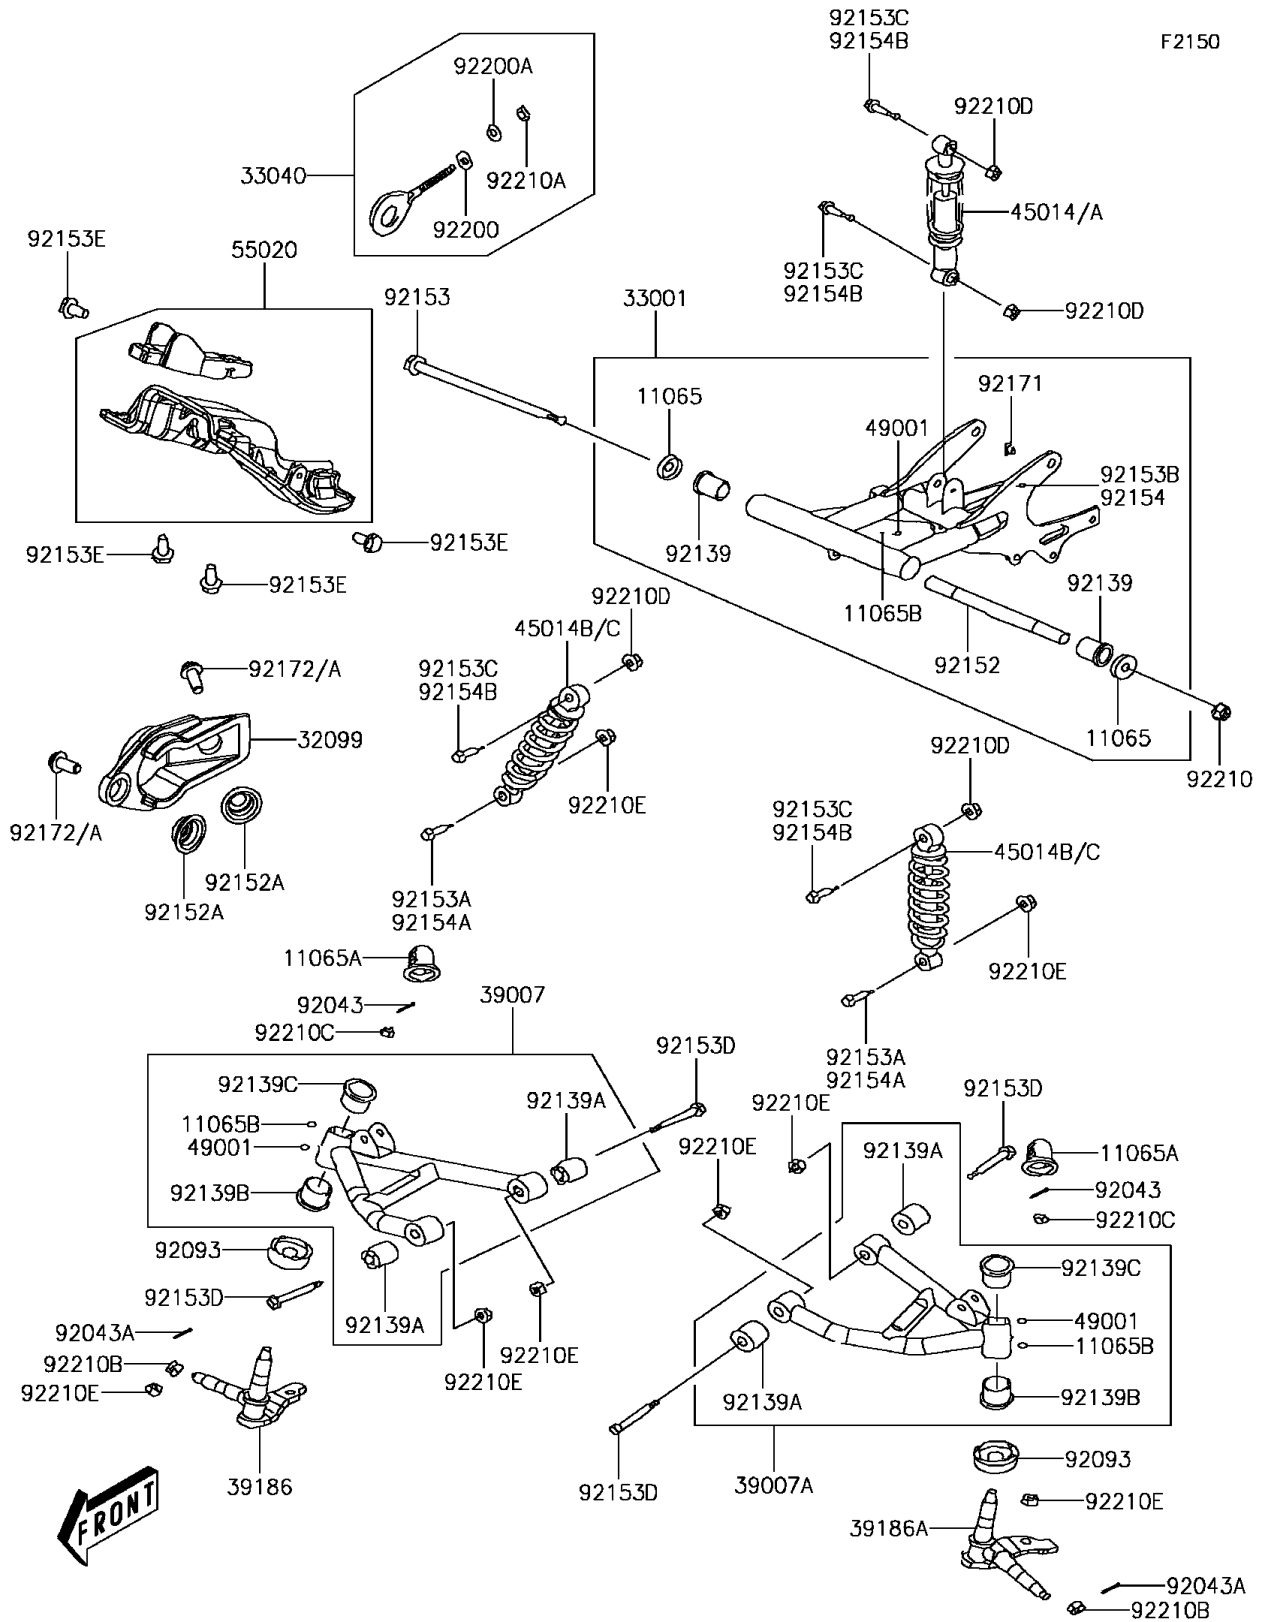

2015 KFX®50 PARTS DIAGRAM

Suspension

2015 KFX® 50 PARTS LIST

Suspension

ITEM NAME	PART NUMBER	QUANTITY
CAP (Ref # 11065)	11065-Y003	2
CAP (Ref # 11065A)	11065-Y004	2
CAP,GREASE NIPPLE (Ref # 11065B)	11065-Y005	3
CASE,KICK STARTER (Ref # 32099)	32099-Y001	1
ARM-COMP-SWING (Ref # 33001)	33001-Y001	1
ADJUSTER-CHAIN (Ref # 33040)	33040-Y001	1
ARM-SUSP,RH (Ref # 39007)	39007-Y001	1
ARM-SUSP,LH (Ref # 39007A)	39007-Y002	1
KNUCKLE,RH (Ref # 39186)	39186-Y001	1
KNUCKLE,LH (Ref # 39186A)	39186-Y002	1
SHOCKABSORBER,RR,GREEN (Ref # 45014A)	45014-Y002-960	1
SHOCKABSORBER,FR,GREEN (Ref # 45014C)	45014-Y003-960	2
NIPPLE-GREASE (Ref # 49001)	49001-Y001	3
GUARD (Ref # 55020)	55020-Y004	1
PIN,2X20 (Ref # 92043)	92043-Y008	2
PIN,3X25 (Ref # 92043A)	92043-Y009	2
SEAL (Ref # 92093)	92093-Y007	2
BUSHING,RR (Ref # 92139)	92139-Y003	2
BUSHING,SUSPENSION ARM (Ref # 92139A)	92139-Y004	4
BUSHING,SUSPENSION ARM (Ref # 92139B)	92139-Y005	2
BUSHING,SUSPENSION ARM (Ref # 92139C)	92139-Y006	2
COLLAR (Ref # 92152)	92152-Y010	1
COLLAR (Ref # 92152A)	92152-Y011	2
BOLT (Ref # 92153)	92153-Y011	1
BOLT,10X40 (Ref # 92153A)	92153-Y016	2
BOLT,FLANGE,6X10 (Ref # 92153B)	92153-Y022	1
BOLT,FLANGE,10X40 (Ref # 92153C)	92153-Y041	4
BOLT,FLANGE,10X50 (Ref # 92153D)	92153-Y042	4
BOLT,6X16 (Ref # 92153E)	92153-Y064	4

2015 KFX® 50 PARTS LIST

Suspension

ITEM NAME	PART NUMBER	QUANTITY
CLAMP,BRAKE HOSE (Ref # 92171)	92171-Y005	1
SCREW,6X12 (Ref # 92172)	92172-Y016	2
WASHER,8MM (Ref # 92200)	92200-Y016	1
WASHER,8MM (Ref # 92200A)	92200-Y019	1
NUT,14MM (Ref # 92210)	92210-Y012	1
NUT,8MM (Ref # 92210A)	92210-Y018	1
NUT,12MM (Ref # 92210B)	92210-Y023	2
NUT,10MM (Ref # 92210C)	92210-Y024	2
NUT,10MM (Ref # 92210D)	92210-Y029	4
NUT,10MM (Ref # 92210E)	92210-Y034	8