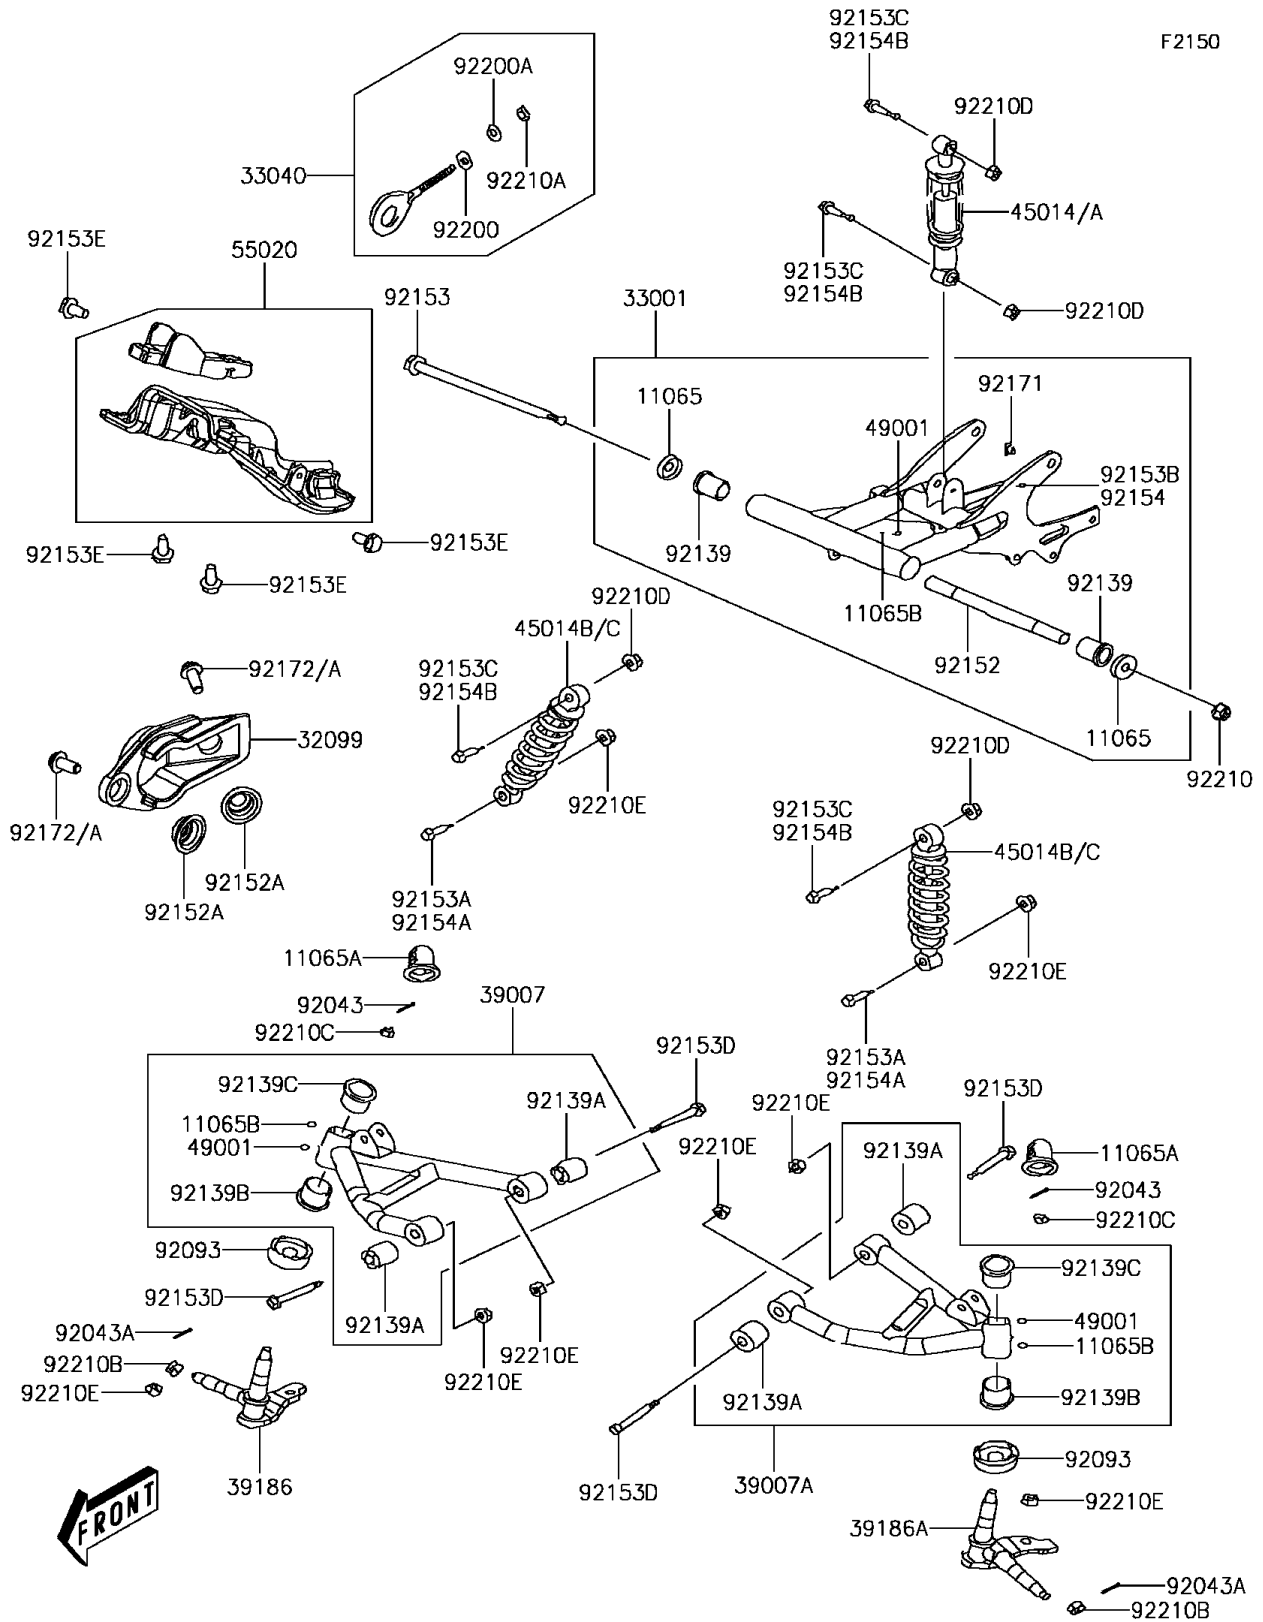

2013 KFX®50 PARTS DIAGRAM

Suspension

2013 KFX®50 PARTS LIST

Suspension

ITEM NAME	PART NUMBER	QUANTITY
CAP (Ref # 11065)	11065-Y003	1
CAP (Ref # 11065A)	11065-Y004	1
CAP,GREASE NIPPLE (Ref # 11065B)	11065-Y005	1
CASE,KICK STARTER (Ref # 32099)	32099-Y001	1
ARM-COMP-SWING (Ref # 33001)	33001-Y001	1
ADJUSTER-CHAIN (Ref # 33040)	33040-Y001	1
ARM-SUSP,RH (Ref # 39007)	39007-Y001	1
ARM-SUSP,LH (Ref # 39007A)	39007-Y002	1
KNUCKLE,RH (Ref # 39186)	39186-Y001	1
KNUCKLE,LH (Ref # 39186A)	39186-Y002	1
SHOCKABSORBER,RR,WHITE (Ref # 45014)	45014-Y002-937	1
SHOCKABSORBER,FR,WHITE (Ref # 45014B)	45014-Y003-937	1
NIPPLE-GREASE (Ref # 49001)	49001-Y001	1
GUARD (Ref # 55020)	55020-Y004	1
PIN,2X20 (Ref # 92043)	92043-Y008	1
PIN,3X25 (Ref # 92043A)	92043-Y009	1
SEAL (Ref # 92093)	92093-Y007	1
BUSHING,RR (Ref # 92139)	92139-Y003	1
BUSHING,SUSPENSION ARM (Ref # 92139A)	92139-Y004	1
BUSHING,SUSPENSION ARM (Ref # 92139B)	92139-Y005	1
BUSHING,SUSPENSION ARM (Ref # 92139C)	92139-Y006	1
COLLAR (Ref # 92152)	92152-Y010	1
COLLAR (Ref # 92152A)	92152-Y011	1
BOLT (Ref # 92153)	92153-Y011	1
BOLT,10X40 (Ref # 92153A)	92153-Y016	1
BOLT,FLANGE,6X10 (Ref # 92153B)	92153-Y022	1
BOLT,FLANGE,10X40 (Ref # 92153C)	92153-Y041	1
BOLT,FLANGE,10X50 (Ref # 92153D)	92153-Y042	1
BOLT,6X16 (Ref # 92153E)	92153-Y064	1

2013 KFX®50 PARTS LIST

Suspension

ITEM NAME	PART NUMBER	QUANTITY
CLAMP,BRAKE HOSE (Ref # 92171)	92171-Y005	1
SCREW,6X12 (Ref # 92172)	92172-Y016	1
WASHER,8MM (Ref # 92200)	92200-Y016	1
WASHER,8MM (Ref # 92200A)	92200-Y019	1
NUT,14MM (Ref # 92210)	92210-Y012	1
NUT,8MM (Ref # 92210A)	92210-Y018	1
NUT,12MM (Ref # 92210B)	92210-Y023	1
NUT,10MM (Ref # 92210C)	92210-Y024	1
NUT,10MM (Ref # 92210D)	92210-Y029	1
NUT,10MM (Ref # 92210E)	92210-Y034	1