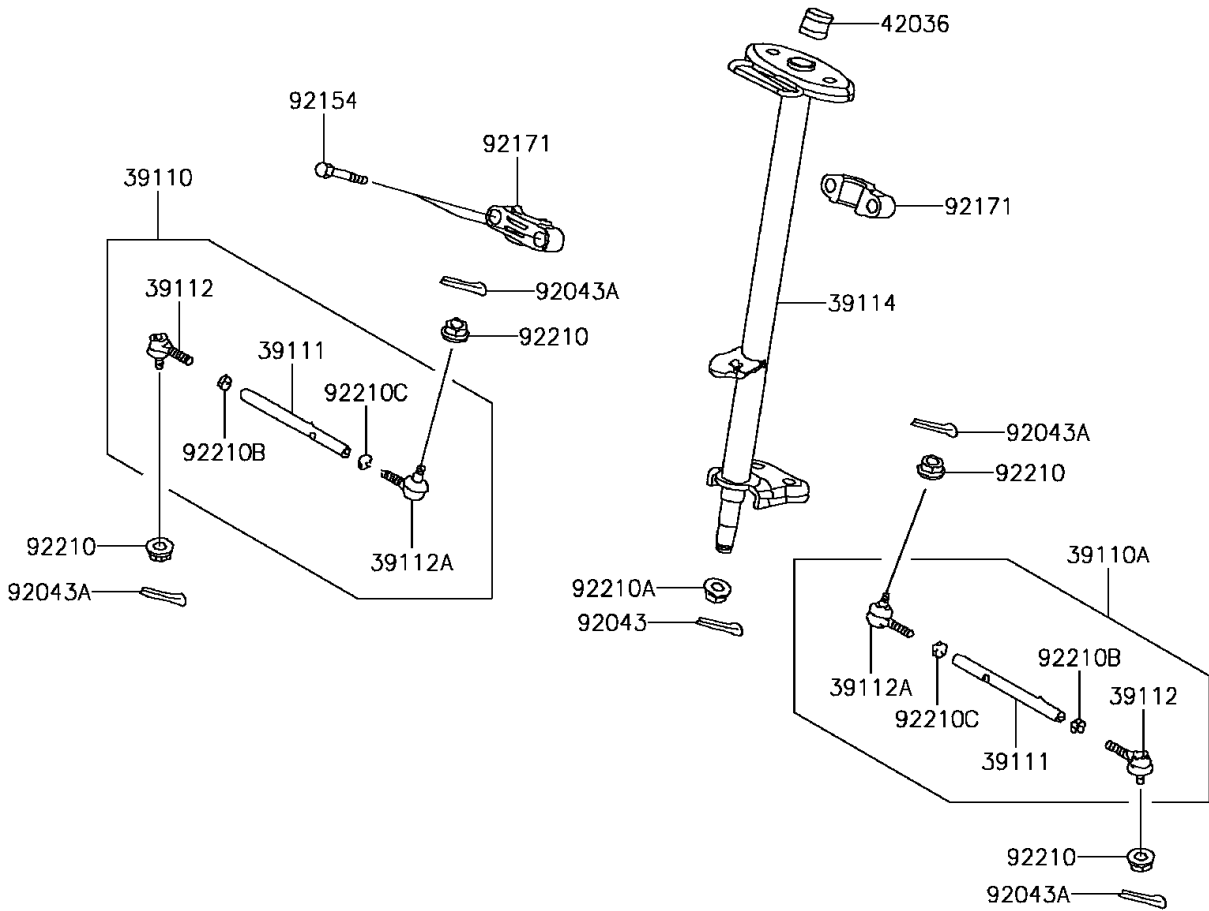

2015 KFX® 50 PARTS DIAGRAM

Steering Shaft

F2121

2015 KFX® 50 PARTS LIST

Steering Shaft

ITEM NAME	PART NUMBER	QUANTITY
ROD-ASSY-TIE,RH (Ref # 39110)	39110-Y003	1
ROD-ASSY-TIE,LH (Ref # 39110A)	39110-Y004	1
ROD-TIE (Ref # 39111)	39111-Y001	2
RODEND-TIE (Ref # 39112)	39112-Y003	2
RODEND-TIE (Ref # 39112A)	39112-Y004	2
SHAFT-COMP-STRG (Ref # 39114)	39114-Y001	1
SLEEVE (Ref # 42036)	42036-Y001	1
PIN,3X25 (Ref # 92043)	92043-Y009	1
PIN,2.5X20 (Ref # 92043A)	92043-Y010	4
BOLT,FLANGE,8X65 (Ref # 92154)	92154-Y120	2
CLAMP,STEERING SHAFT (Ref # 92171)	92171-Y006	2
NUT,10MM (Ref # 92210)	92210-Y010	4
NUT,14MM (Ref # 92210A)	92210-Y012	1
NUT,10MM (Ref # 92210B)	92210-Y021	2
NUT,10MM (Ref # 92210C)	92210-Y022	2