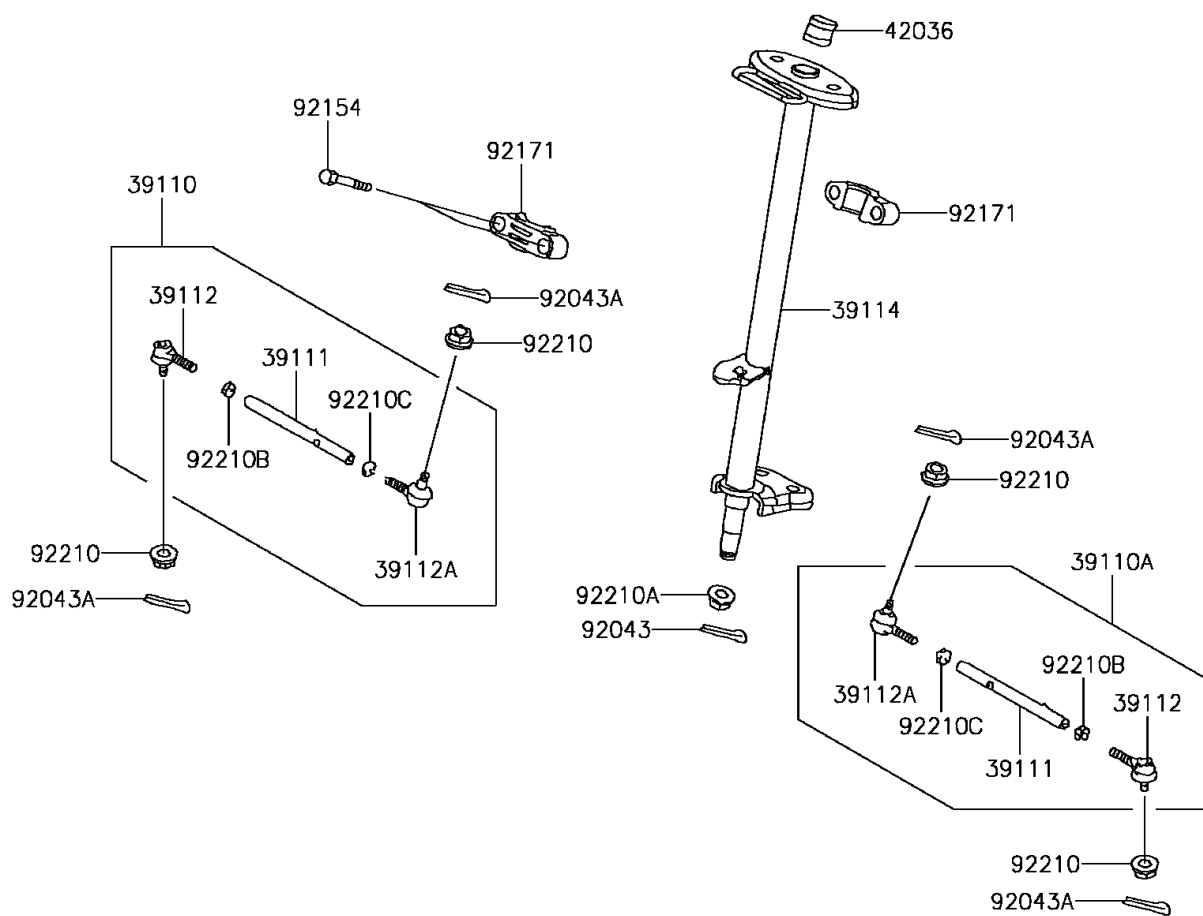

2013 KFX®50 PARTS DIAGRAM

Steering Shaft

F2121

2013 KFX®50 PARTS LIST

Steering Shaft

ITEM NAME	PART NUMBER	QUANTITY
ROD-ASSY-TIE,RH (Ref # 39110)	39110-Y003	1
ROD-ASSY-TIE,LH (Ref # 39110A)	39110-Y004	1
ROD-TIE (Ref # 39111)	39111-Y001	1
RODEND-TIE (Ref # 39112)	39112-Y003	1
RODEND-TIE (Ref # 39112A)	39112-Y004	1
SHAFT-COMP-STRG (Ref # 39114)	39114-Y001	1
SLEEVE (Ref # 42036)	42036-Y001	1
PIN,3X25 (Ref # 92043)	92043-Y009	1
PIN,2.5X20 (Ref # 92043A)	92043-Y010	1
BOLT,FLANGE,8X65 (Ref # 92154)	92154-Y120	1
CLAMP,STEERING SHAFT (Ref # 92171)	92171-Y006	1
NUT,10MM (Ref # 92210)	92210-Y010	1
NUT,14MM (Ref # 92210A)	92210-Y012	1
NUT,10MM (Ref # 92210B)	92210-Y021	1
NUT,10MM (Ref # 92210C)	92210-Y022	1