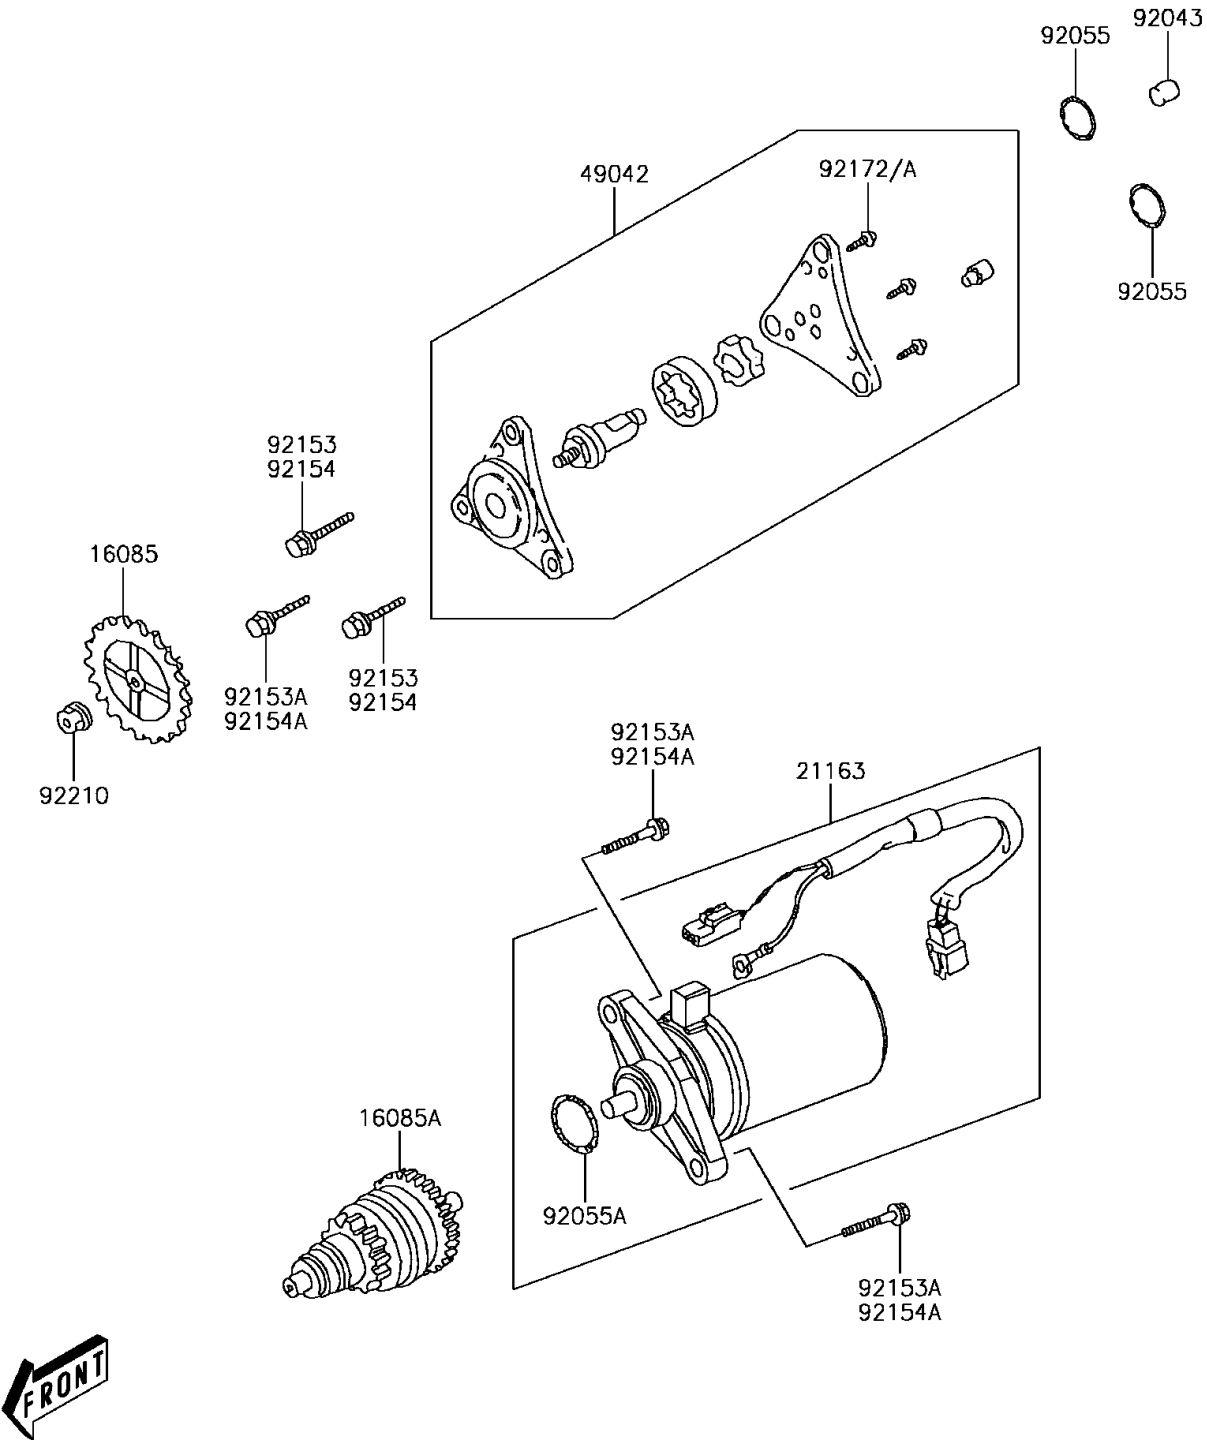

2016 KFX® 50 PARTS DIAGRAM

Starter Motor

E1840

2016 KFX® 50 PARTS LIST

Starter Motor

ITEM NAME	PART NUMBER	QUANTITY
GEAR,OIL PUMP (Ref # 16085)	16085-Y002	1
GEAR,STARTER (Ref # 16085A)	16085-Y007	1
STARTER-ELECTRIC (Ref # 21163)	21163-Y001	1
PUMP-OIL (Ref # 49042)	49042-Y002	1
PIN,8X12 (Ref # 92043)	92043-Y007	1
RING-O,9X1.6 (Ref # 92055)	92055-Y009	2
RING-O (Ref # 92055A)	92055-Y012	1
BOLT,6X20 (Ref # 92154)	92154-Y057	2
BOLT,FLANGE,6X25 (Ref # 92154A)	92154-Y066	3
SCREW,4X10 (Ref # 92172A)	92172-Y071	3
NUT,6MM (Ref # 92210)	92210-Y027	1