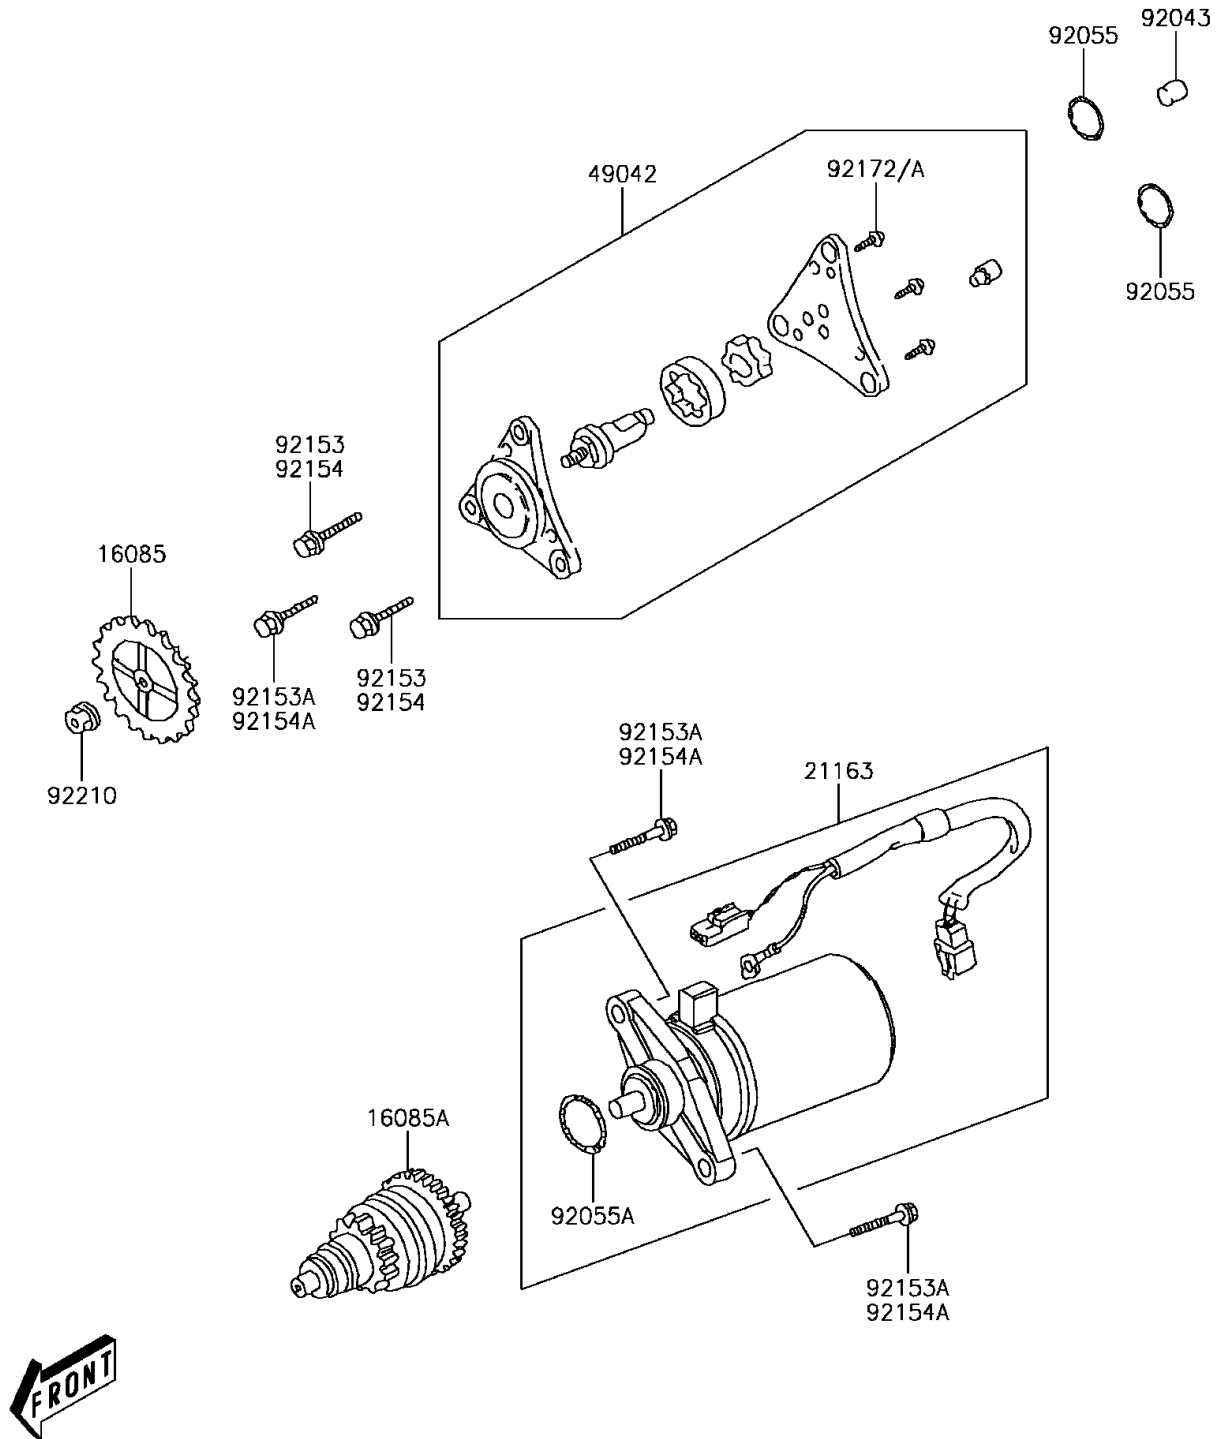

2013 KFX®50 PARTS DIAGRAM

Starter Motor

E1840

2013 KFX®50 PARTS LIST

Starter Motor

ITEM NAME	PART NUMBER	QUANTITY
GEAR,OIL PUMP (Ref # 16085)	16085-Y002	1
GEAR,STARTER (Ref # 16085A)	16085-Y007	1
STARTER-ELECTRIC (Ref # 21163)	21163-Y001	1
PUMP-OIL (Ref # 49042)	49042-Y002	1
PIN,8X12 (Ref # 92043)	92043-Y007	1
RING-O,9X1.6 (Ref # 92055)	92055-Y009	1
RING-O (Ref # 92055A)	92055-Y012	1
BOLT,FLANGE,6X20 (Ref # 92153)	92153-Y049	1
BOLT,FLANGE,6X25 (Ref # 92153A)	92153-Y051	1
SCREW,4X10 (Ref # 92172)	92172-Y007	1
NUT,6MM (Ref # 92210)	92210-Y027	1