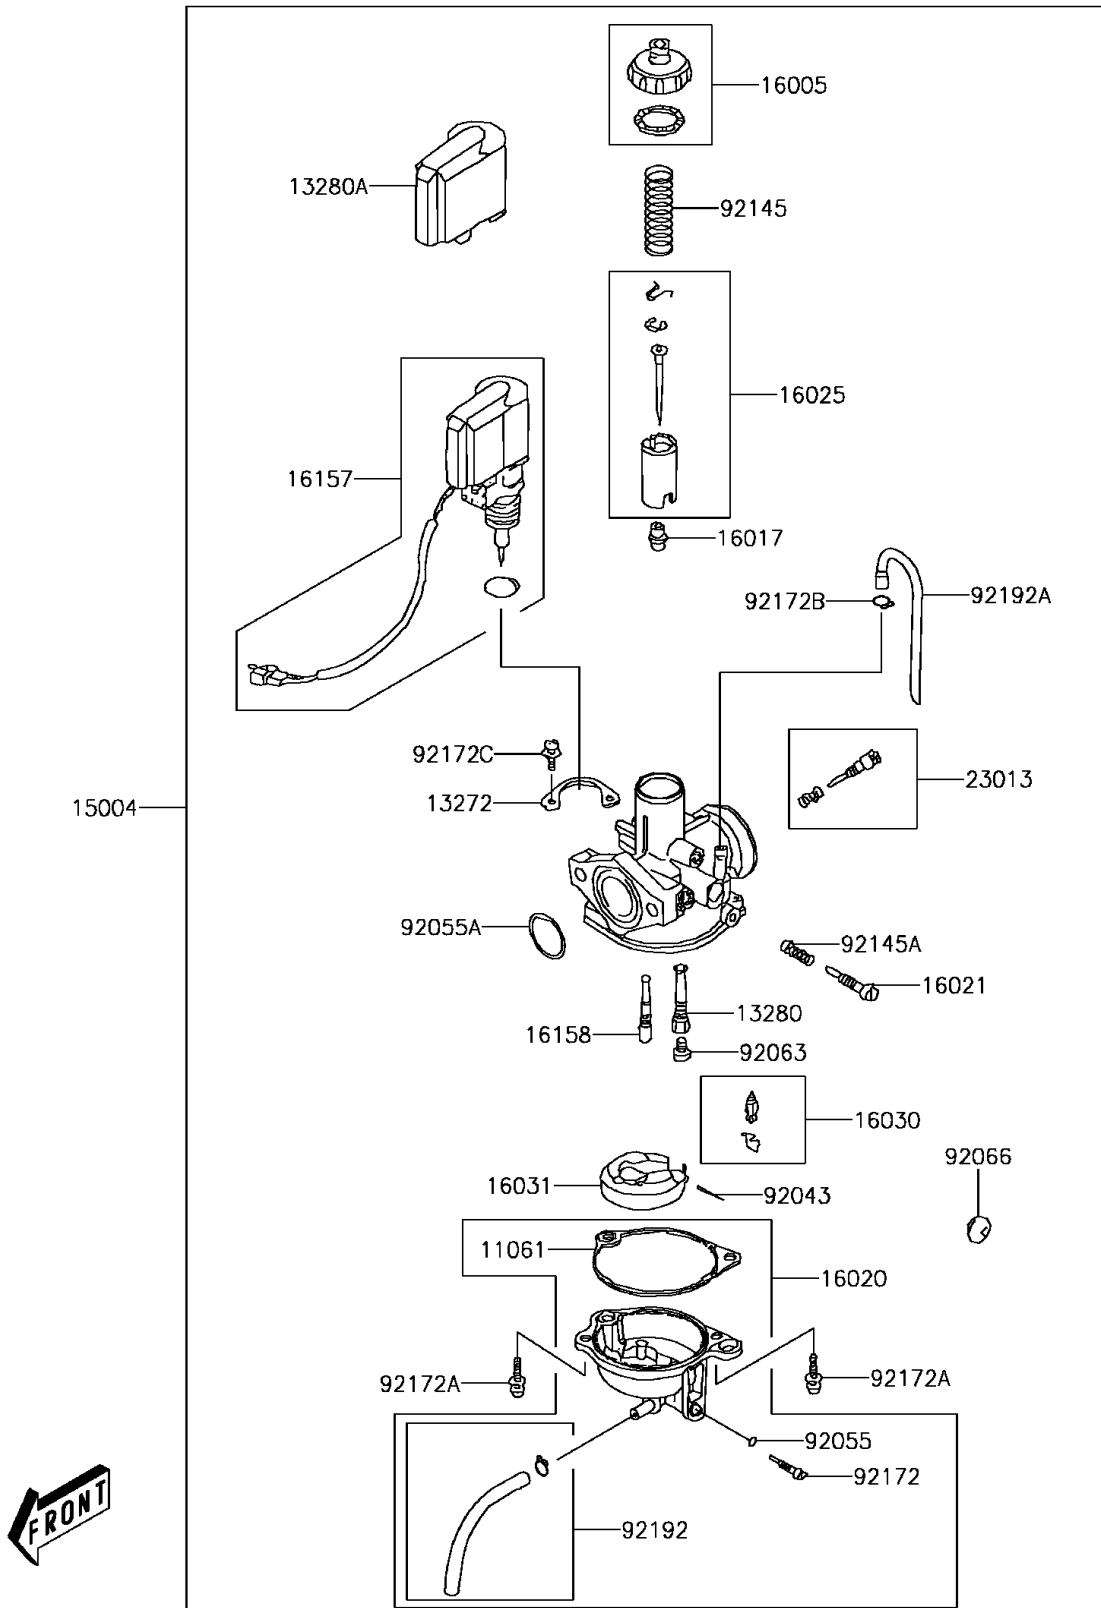

2013 KFX®50 PARTS DIAGRAM

Carburetor

E1611

2013 KFX®50 PARTS LIST

Carburetor

| ITEM NAME | PART NUMBER | QUANTITY |
|------------------------------------|-------------|----------|
| GASKET,FLOAT CHAMBER (Ref # 11061) | 11061-Y021 | 1 |
| PLATE (Ref # 13272) | 13272-Y011 | 1 |
| HOLDER,NEEDLE JET (Ref # 13280) | 13280-Y007 | 1 |
| HOLDER,CAP (Ref # 13280A) | 13280-Y008 | 1 |
| CARBURETOR-ASSY (Ref # 15004) | 15004-Y006 | 1 |
| TOP-CHAMBER (Ref # 16005) | 16005-Y001 | 1 |
| JET-NEEDLE (Ref # 16017) | 16017-Y001 | 1 |
| CHAMBER-FLOAT (Ref # 16020) | 16020-Y001 | 1 |
| SCREW-THROTTLE STOP (Ref # 16021) | 16021-Y001 | 1 |
| VALVE-THROTTLE (Ref # 16025) | 16025-Y005 | 1 |
| VALVE-FLOAT,ASSY (Ref # 16030) | 16030-Y002 | 1 |
| FLOAT (Ref # 16031) | 16031-Y001 | 1 |
| JET-STARTER (Ref # 16157) | 16157-Y001 | 1 |
| JET-SLOW (Ref # 16158) | 16158-Y001 | 1 |
| SCREW-ASSY,ADJUST (Ref # 23013) | 23013-Y001 | 1 |
| PIN (Ref # 92043) | 92043-Y002 | 1 |
| RING-O (Ref # 92055) | 92055-Y001 | 1 |
| RING-O (Ref # 92055A) | 92055-Y016 | 1 |
| JET-MAIN (Ref # 92063) | 92063-Y002 | 1 |
| PLUG (Ref # 92066) | 92066-Y008 | 1 |
| SPRING (Ref # 92145) | 92145-Y002 | 1 |
| SPRING (Ref # 92145A) | 92145-Y004 | 1 |
| SCREW,DRAIN (Ref # 92172) | 92172-Y001 | 1 |
| SCREW (Ref # 92172A) | 92172-Y013 | 1 |
| CLAMP (Ref # 92172B) | 92172-Y023 | 1 |
| SCREW,4X8 (Ref # 92172C) | 92172-Y065 | 1 |
| TUBE,ASSY (Ref # 92192) | 92192-Y006 | 1 |
| TUBE (Ref # 92192A) | 92192-Y011 | 1 |