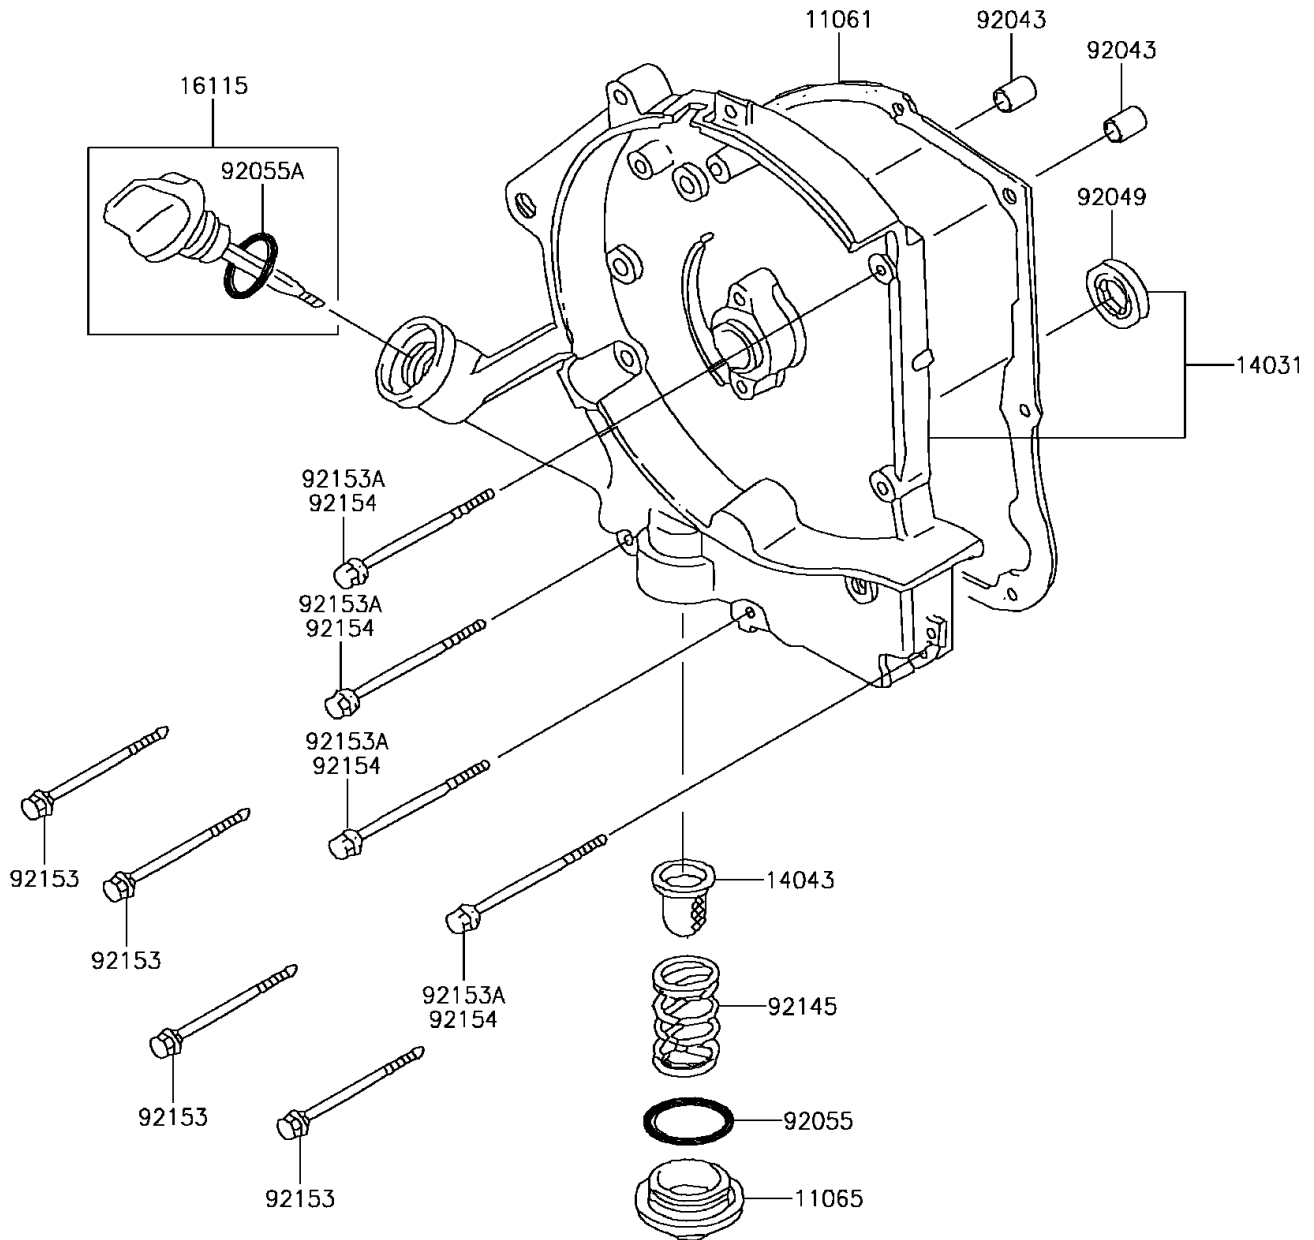

2016 KFX®50 PARTS DIAGRAM

Engine Cover(s)

E1431

2016 KFX® 50 PARTS LIST

Engine Cover(s)

ITEM NAME	PART NUMBER	QUANTITY
GASKET,GENERATOR (Ref # 11061)	11061-Y004	1
CAP (Ref # 11065)	11065-Y006	1
COVER-GENERATOR (Ref # 14031)	14031-Y002	1
FILTER,OIL (Ref # 14043)	14043-Y001	1
CAP-OIL FILLER (Ref # 16115)	16115-Y001	1
PIN,8X14 (Ref # 92043)	92043-Y012	2
SEAL-OIL,16.4X30X5 (Ref # 92049)	92049-Y002	1
RING-O,30.8MM (Ref # 92055)	92055-Y005	1
RING-O,18X3 (Ref # 92055A)	92055-Y011	1
SPRING (Ref # 92145)	92145-Y005	1
BOLT,FLANGE,6X85 (Ref # 92153)	92153-Y055	4
BOLT,FLANGE,6X100 (Ref # 92154)	92154-Y144	4