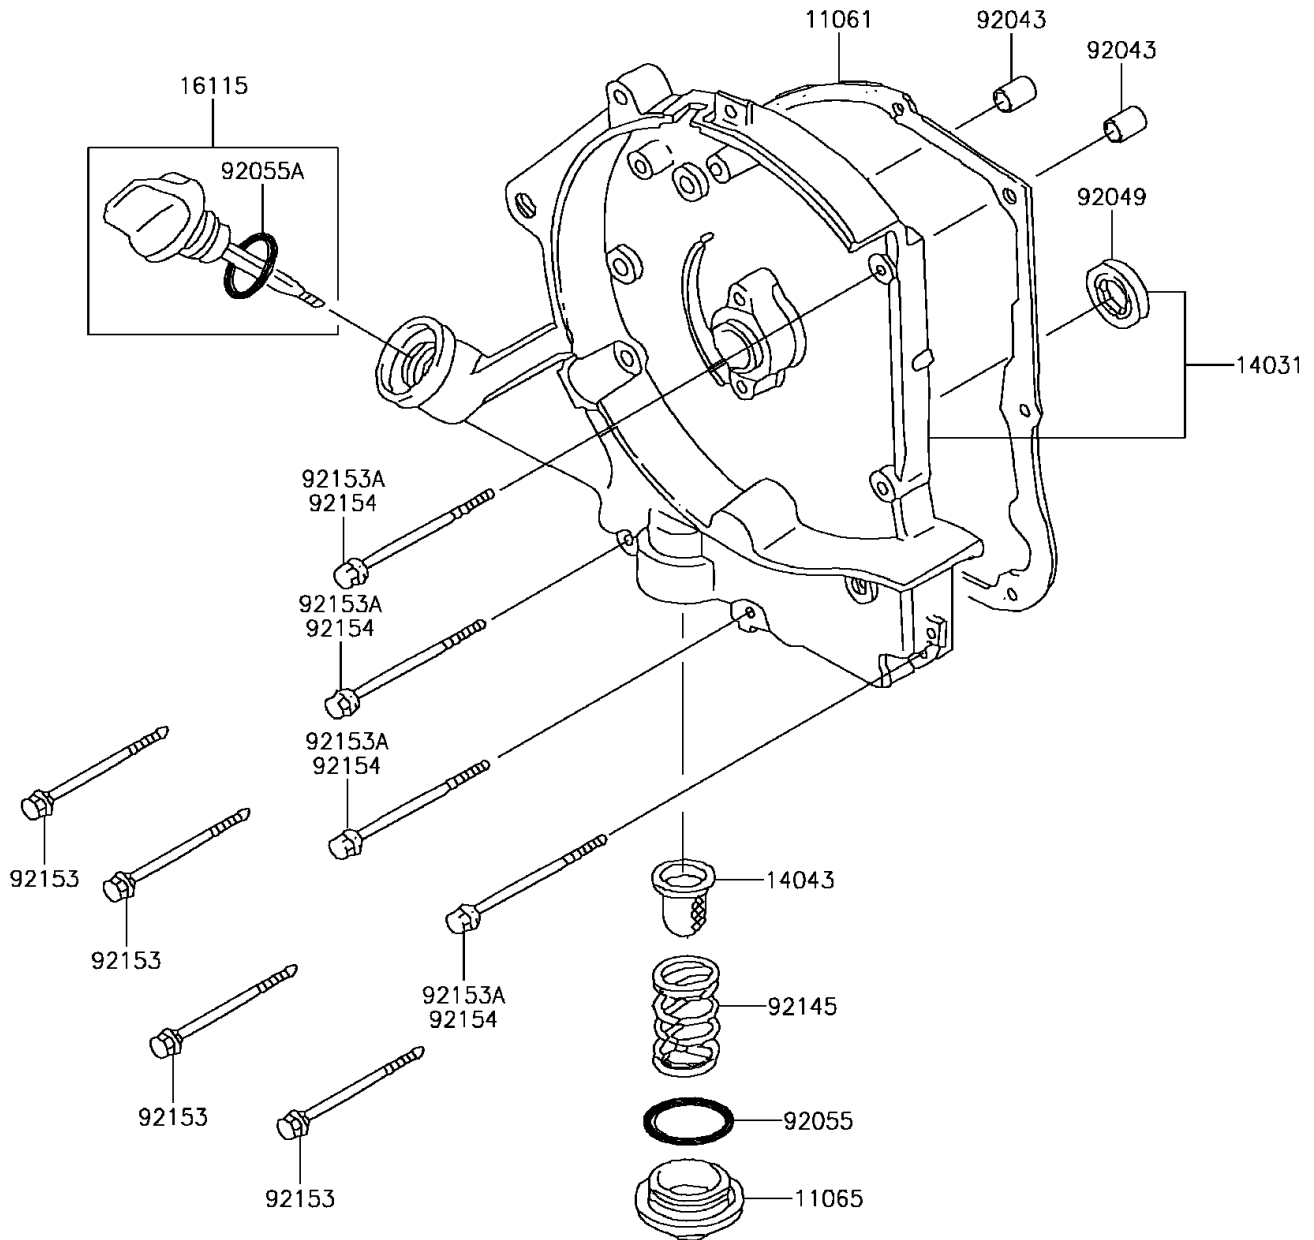

2013 KFX®50 PARTS DIAGRAM

Engine Cover(s)

E1431

2013 KFX®50 PARTS LIST

Engine Cover(s)

ITEM NAME	PART NUMBER	QUANTITY
GASKET,GENERATOR (Ref # 11061)	11061-Y004	1
CAP (Ref # 11065)	11065-Y006	1
COVER-GENERATOR (Ref # 14031)	14031-Y002	1
FILTER,OIL (Ref # 14043)	14043-Y001	1
CAP-OIL FILLER (Ref # 16115)	16115-Y001	1
PIN,8X14 (Ref # 92043)	92043-Y012	1
SEAL-OIL,16.4X30X5 (Ref # 92049)	92049-Y002	1
RING-O,30.8MM (Ref # 92055)	92055-Y005	1
RING-O,18X3 (Ref # 92055A)	92055-Y011	1
SPRING (Ref # 92145)	92145-Y005	1
BOLT,FLANGE,6X85 (Ref # 92153)	92153-Y055	1
BOLT,FLANGE,6X100 (Ref # 92153A)	92153-Y057	1