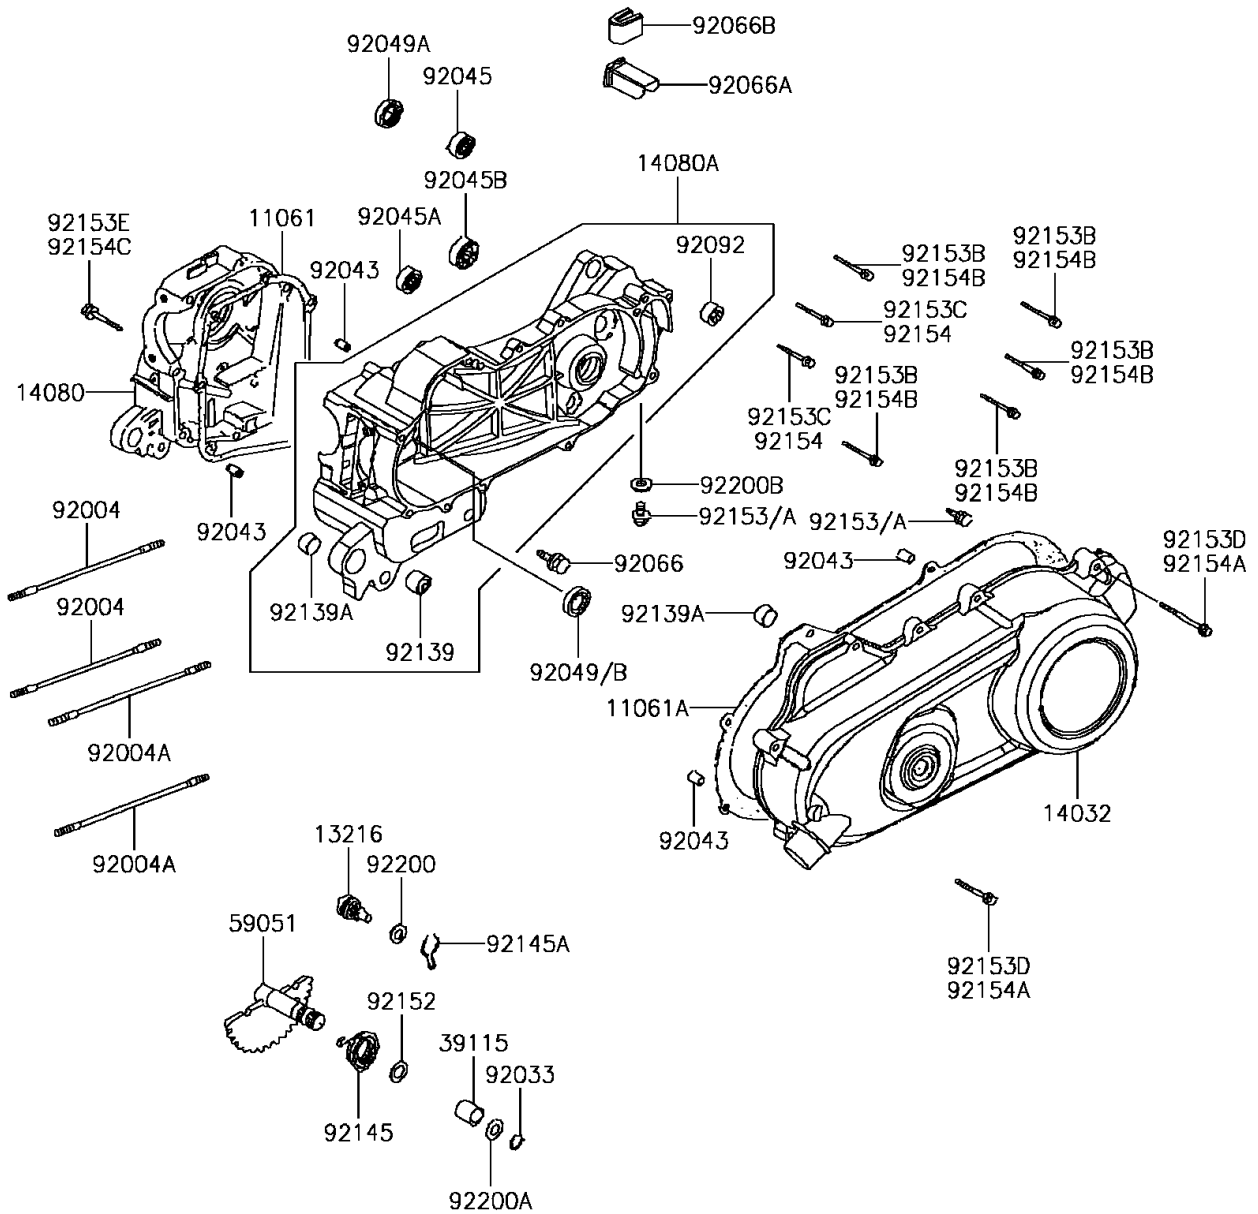

## 2013 KFX®50 PARTS DIAGRAM

Crankcase

E1411

## 2013 KFX®50 PARTS LIST

Crankcase

ITEM NAME	PART NUMBER	QUANTITY
GASKET,CRANK CASE (Ref # 11061)	11061-Y002	1
GASKET,CLUTCH COVER (Ref # 11061A)	11061-Y006	1
GEAR-COMP,KICK DRIVEN (Ref # 13216)	13216-Y001	1
COVER-CLUTCH,BLACK (Ref # 14032)	14032-Y001-931	1
CRANKCASE,RH (Ref # 14080)	14080-Y002	1
CRANKCASE,LH (Ref # 14080A)	14080-Y004	1
SHAFT-IDLER,KICK (Ref # 39115)	39115-Y001	1
GEAR-SPUR,KICK STARTER (Ref # 59051)	59051-Y001	1
STUD,7X168 (Ref # 92004)	92004-Y001	1
STUD,7X176 (Ref # 92004A)	92004-Y003	1
RING-SNAP (Ref # 92033)	92033-Y012	1
PIN,8X14 (Ref # 92043)	92043-Y012	1
BEARING-BALL,6201 (Ref # 92045)	92045-Y002	1
BEARING-BALL,6203 (Ref # 92045A)	92045-Y003	1
BEARING-BALL,6203 (Ref # 92045B)	92045-Y006	1
SEAL-OIL,19.8X30X5 (Ref # 92049)	92049-Y001	1
SEAL-OIL,17X30X6 (Ref # 92049A)	92049-Y006	1
PLUG,DRAIN (Ref # 92066)	92066-Y003	1
PLUG (Ref # 92066A)	92066-Y004	1
PLUG (Ref # 92066B)	92066-Y006	1
BUSHING-RUBBER (Ref # 92092)	92092-Y002	1
BUSHING (Ref # 92139)	92139-Y001	1
BUSHING (Ref # 92139A)	92139-Y002	1
SPRING (Ref # 92145)	92145-Y001	1
SPRING,KICK DRIVEN GEAR (Ref # 92145A)	92145-Y011	1
COLLAR (Ref # 92152)	92152-Y006	1
BOLT,FLANGE,8X12 (Ref # 92153)	92153-Y001	1
BOLT,FLANGE,8X40 (Ref # 92153B)	92153-Y035	1
BOLT,FLANGE,8X35 (Ref # 92153C)	92153-Y039	1

## 2013 KFX®50 PARTS LIST

Crankcase

ITEM NAME	PART NUMBER	QUANTITY
BOLT,FLANGE,6X35 (Ref # 92153D)	92153-Y053	1
BOLT,FLANGE,6X45 (Ref # 92153E)	92153-Y054	1
WASHER,10MM (Ref # 92200)	92200-Y002	1
WASHER (Ref # 92200A)	92200-Y008	1
WASHER,8MM (Ref # 92200B)	92200-Y010	1