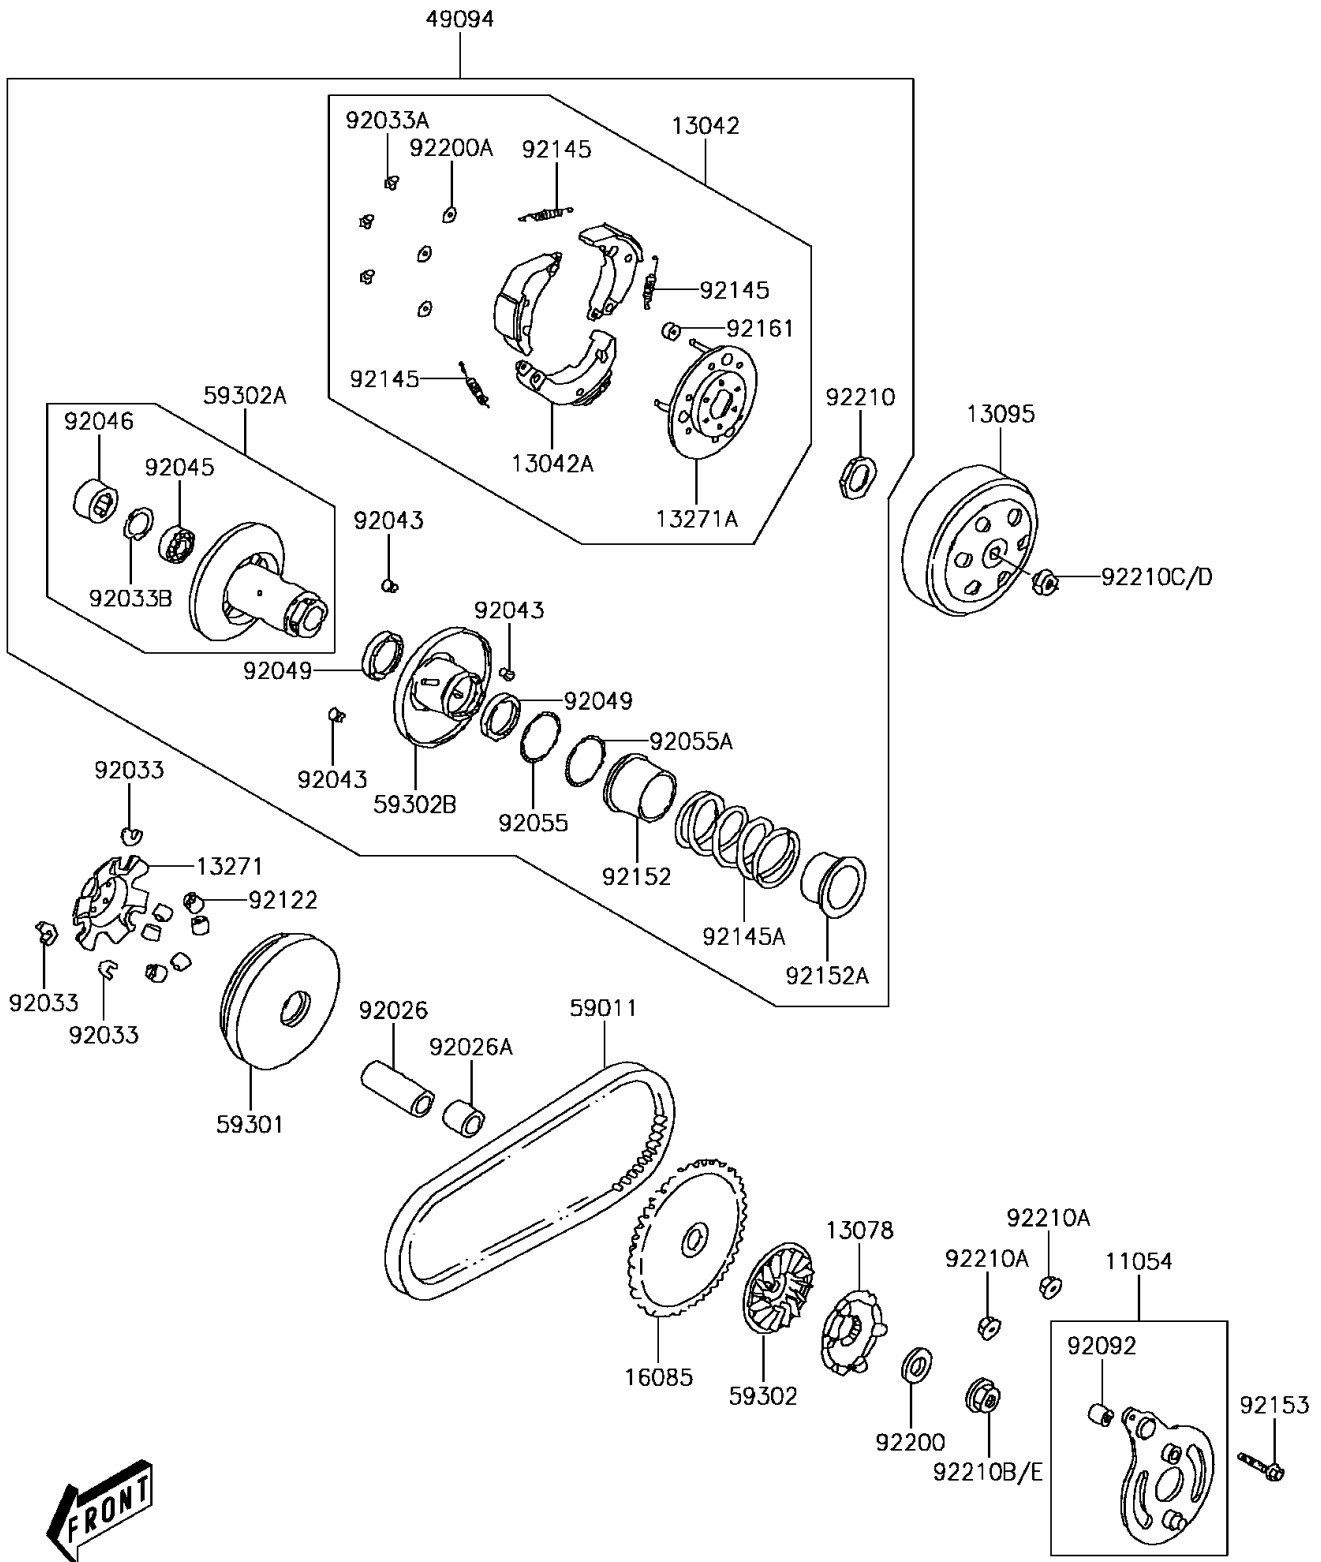

2016 KFX®50 PARTS DIAGRAM

Belt Converter

E1390

2016 KFX® 50 PARTS LIST

Belt Converter

ITEM NAME	PART NUMBER	QUANTITY
BRACKET,ENG HANGER (Ref # 11054)	11054-Y006	1
WEIGHT,ASSY (Ref # 13042)	13042-Y001	1
WEIGHT,CLUTCH (Ref # 13042A)	13042-Y003	3
RATCHET,KICK STARTER (Ref # 13078)	13078-Y001	1
HOUSING-COMP-CLUTCH (Ref # 13095)	13095-Y001	1
PLATE,MOVABLE DRIVE (Ref # 13271)	13271-Y004	1
PLATE,DRIVE COMP (Ref # 13271A)	13271-Y005	1
GEAR (Ref # 16085)	16085-Y003	1
CONVERTER-ASSY-DRIVEN (Ref # 49094)	49094-Y002	1
BELT,DRIVE (Ref # 59011)	59011-Y001	1
SHEAVE-MOVABLE (Ref # 59301)	59301-Y001	1
SHEAVE-COMP,FIEXED DRIVE (Ref # 59302)	59302-Y002	1
SHEAVE-COMP,FIXED (Ref # 59302A)	59302-Y003	1
SHEAVE-COMP,MOVABLE (Ref # 59302B)	59302-Y005	1
SPACER (Ref # 92026)	92026-Y001	1
SPACER (Ref # 92026A)	92026-Y003	1
RING-SNAP (Ref # 92033)	92033-Y005	3
RING-SNAP,6MM (Ref # 92033A)	92033-Y007	3
RING-SNAP (Ref # 92033B)	92033-Y013	1
PIN,GUIDE (Ref # 92043)	92043-Y003	3
BEARING-BALL,6901U (Ref # 92045)	92045-Y001	1
BEARING-NEEDLE,17X25X18 (Ref # 92046)	92046-Y001	1
SEAL-OIL,34X39X3 (Ref # 92049)	92049-Y007	2
RING-O,36X1.5 (Ref # 92055)	92055-Y004	1
RING-O,39.8X2.2 (Ref # 92055A)	92055-Y006	1
BUSHING-RUBBER (Ref # 92092)	92092-Y002	1
ROLLER (Ref # 92122)	92122-Y002	6
SPRING,CLUTCH (Ref # 92145)	92145-Y006	3
SPRING (Ref # 92145A)	92145-Y008	1

2016 KFX®50 PARTS LIST

Belt Converter

ITEM NAME	PART NUMBER	QUANTITY
COLLAR,SEAL (Ref # 92152)	92152-Y002	1
COLLAR,SPRING (Ref # 92152A)	92152-Y004	1
BOLT,FLANGE,8X50 (Ref # 92153)	92153-Y037	1
DAMPER (Ref # 92161)	92161-Y002	3
WASHER,12MM (Ref # 92200)	92200-Y003	1
WASHER,6MM (Ref # 92200A)	92200-Y005	3
NUT,28MM (Ref # 92210)	92210-Y002	1
NUT,8MM (Ref # 92210A)	92210-Y013	2
NUT,FLANGE,10MM (Ref # 92210D)	92210-Y058	1
NUT,12MM (Ref # 92210E)	92210-Y077	1