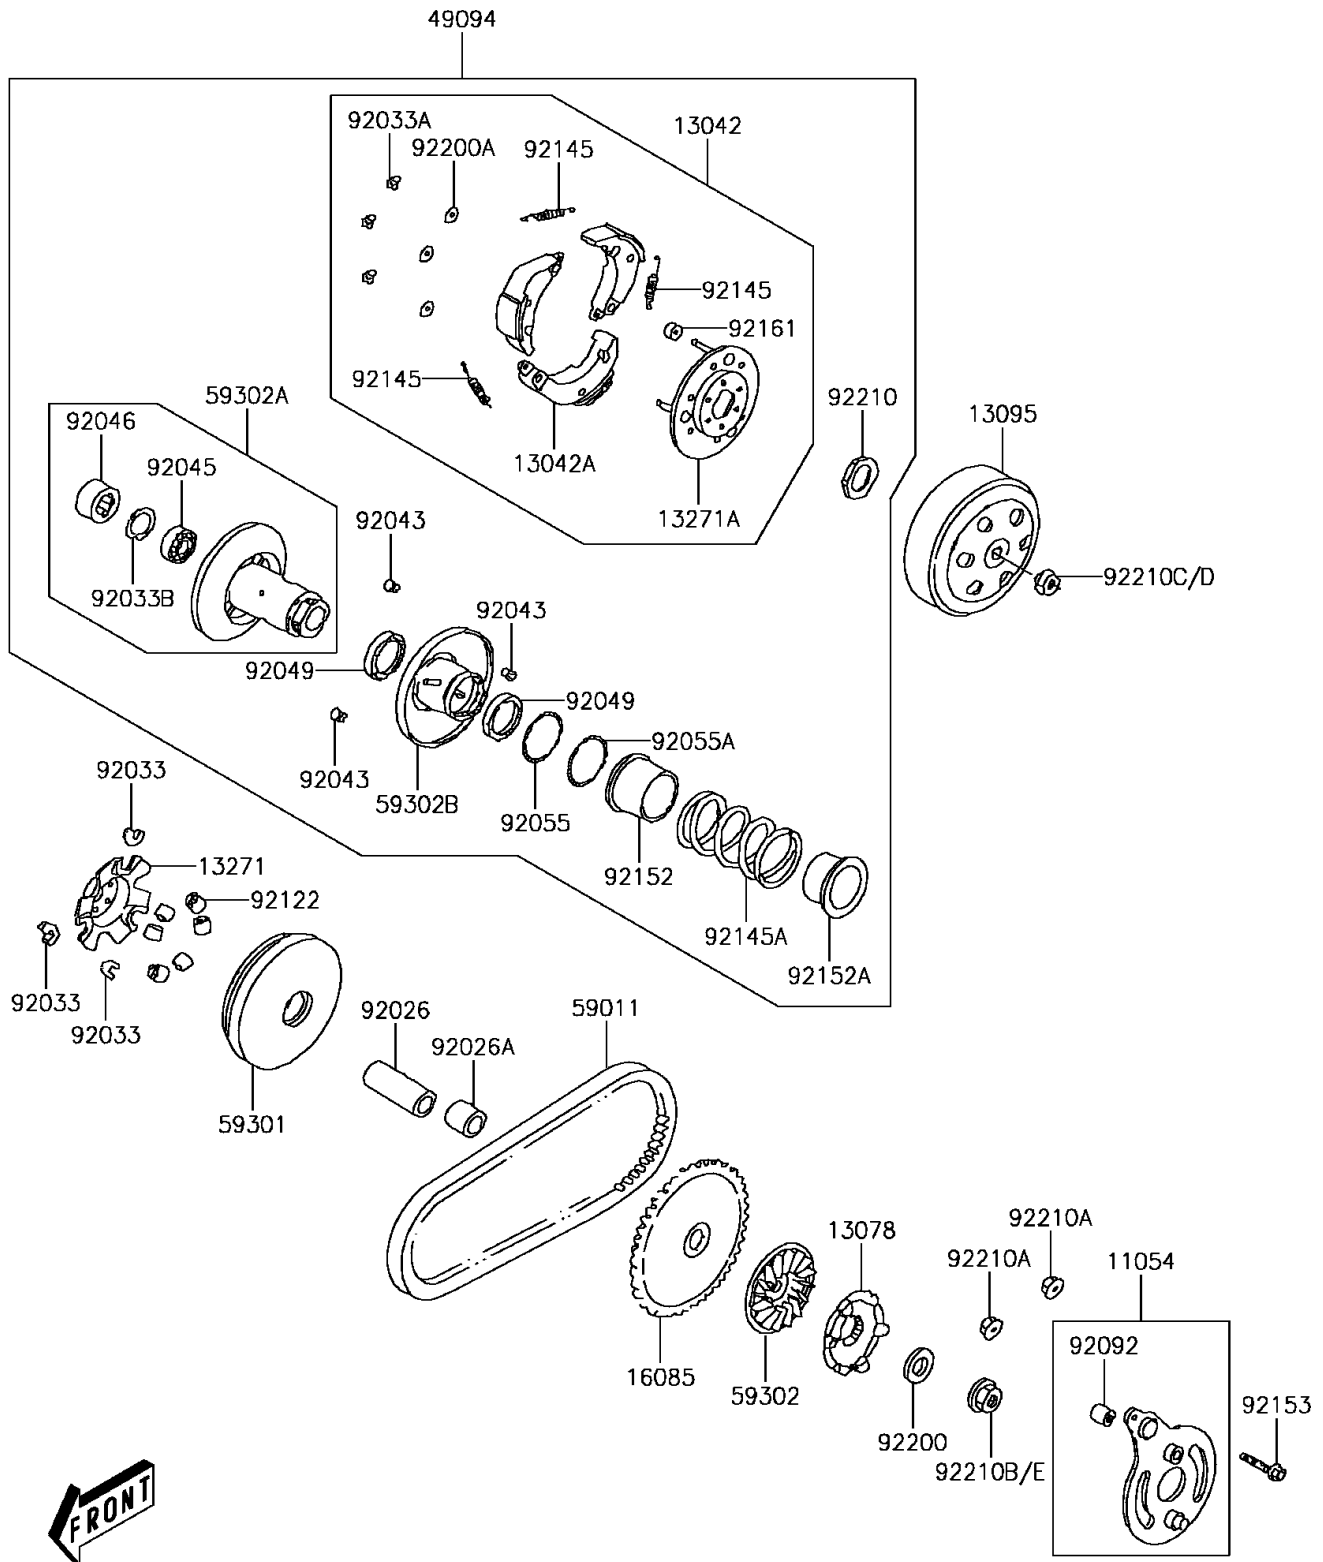

2013 KFX®50 PARTS DIAGRAM

Belt Converter

E1390

2013 KFX®50 PARTS LIST

Belt Converter

ITEM NAME	PART NUMBER	QUANTITY
BRACKET,ENG HANGER (Ref # 11054)	11054-Y006	1
WEIGHT,ASSY (Ref # 13042)	13042-Y001	1
WEIGHT,CLUTCH (Ref # 13042A)	13042-Y003	1
RATCHET,KICK STARTER (Ref # 13078)	13078-Y001	1
HOUSING-COMP-CLUTCH (Ref # 13095)	13095-Y001	1
PLATE,MOVABLE DRIVE (Ref # 13271)	13271-Y004	1
PLATE,DRIVE COMP (Ref # 13271A)	13271-Y005	1
GEAR (Ref # 16085)	16085-Y003	1
CONVERTER-ASSY-DRIVEN (Ref # 49094)	49094-Y002	1
BELT,DRIVE (Ref # 59011)	59011-Y001	1
SHEAVE-MOVABLE (Ref # 59301)	59301-Y001	1
SHEAVE-COMP,FIEXED DRIVE (Ref # 59302)	59302-Y002	1
SHEAVE-COMP,FIXED (Ref # 59302A)	59302-Y003	1
SHEAVE-COMP,MOVABLE (Ref # 59302B)	59302-Y005	1
SPACER (Ref # 92026)	92026-Y001	1
SPACER (Ref # 92026A)	92026-Y003	1
RING-SNAP (Ref # 92033)	92033-Y005	1
RING-SNAP,6MM (Ref # 92033A)	92033-Y007	1
RING-SNAP (Ref # 92033B)	92033-Y013	1
PIN,GUIDE (Ref # 92043)	92043-Y003	1
BEARING-BALL,6901U (Ref # 92045)	92045-Y001	1
BEARING-NEEDLE,17X25X18 (Ref # 92046)	92046-Y001	1
SEAL-OIL,34X39X3 (Ref # 92049)	92049-Y007	1
RING-O,36X1.5 (Ref # 92055)	92055-Y004	1
RING-O,39.8X2.2 (Ref # 92055A)	92055-Y006	1
BUSHING-RUBBER (Ref # 92092)	92092-Y002	1
ROLLER (Ref # 92122)	92122-Y002	1
SPRING,CLUTCH (Ref # 92145)	92145-Y006	1
SPRING (Ref # 92145A)	92145-Y008	1

2013 KFX®50 PARTS LIST

Belt Converter

ITEM NAME	PART NUMBER	QUANTITY
COLLAR,SEAL (Ref # 92152)	92152-Y002	1
COLLAR,SPRING (Ref # 92152A)	92152-Y004	1
BOLT,FLANGE,8X50 (Ref # 92153)	92153-Y037	1
DAMPER (Ref # 92161)	92161-Y002	1
WASHER,12MM (Ref # 92200)	92200-Y003	1
WASHER,6MM (Ref # 92200A)	92200-Y005	1
NUT,28MM (Ref # 92210)	92210-Y002	1
NUT,8MM (Ref # 92210A)	92210-Y013	1
NUT,12MM (Ref # 92210B)	92210-Y020	1
NUT,10MM (Ref # 92210C)	92210-Y029	1