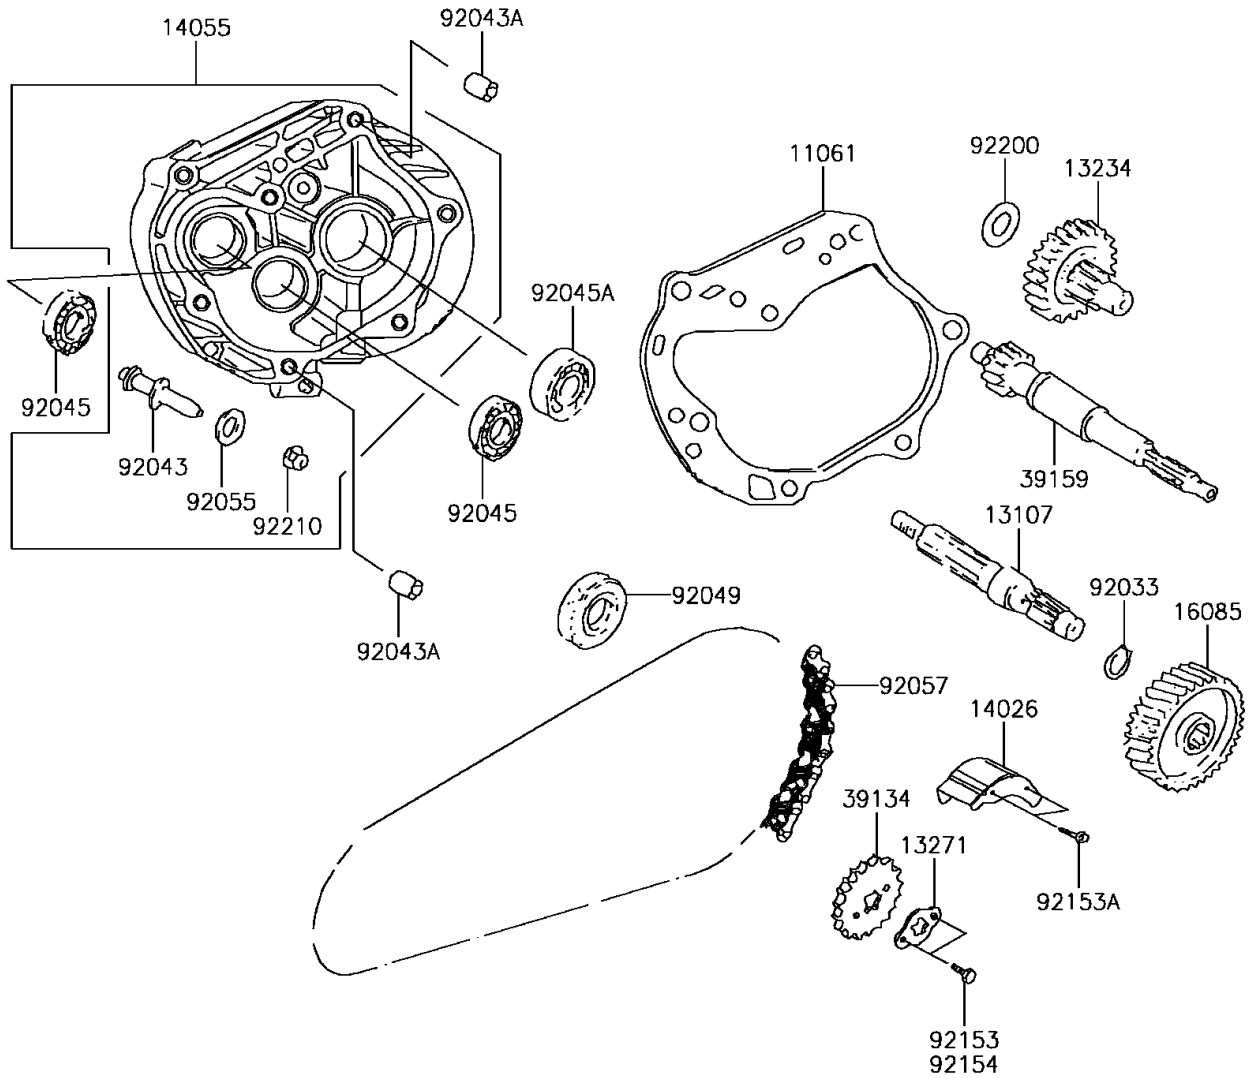

2015 KFX® 50 PARTS DIAGRAM

Gear Change Drum/Shift Fork(s)

E1362

2015 KFX® 50 PARTS LIST

Gear Change Drum/Shift Fork(s)

ITEM NAME	PART NUMBER	QUANTITY
GASKET,GEAR CASE (Ref # 11061)	11061-Y016	1
SHAFT,FINAL (Ref # 13107)	13107-Y003	1
SHAFT-COMP (Ref # 13234)	13234-Y002	1
PLATE (Ref # 13271)	13271-Y007	1
COVER-CHAIN (Ref # 14026)	14026-Y001	1
CASE-GEAR (Ref # 14055)	14055-Y002	1
GEAR,FINAL (Ref # 16085)	16085-Y005	1
SPROCKET-DRIVE (Ref # 39134)	39134-Y001	1
SHAFT-DRIVE (Ref # 39159)	39159-Y002	1
RING-SNAP (Ref # 92033)	92033-Y011	1
PIN,BRAKE (Ref # 92043)	92043-Y001	1
PIN,DOWEL,10X20 (Ref # 92043A)	92043-Y014	2
BEARING-BALL,6201 (Ref # 92045)	92045-Y002	2
BEARING-BALL,6004 UU (Ref # 92045A)	92045-Y005	1
SEAL-OIL,27X42X7 (Ref # 92049)	92049-Y008	1
RING-O,7.5X1.5 (Ref # 92055)	92055-Y002	1
CHAIN,DRIVE (Ref # 92057)	92057-Y004	1
BOLT,6X10 (Ref # 92153)	92153-Y014	2
BOLT,FLANGE,6X10 (Ref # 92153A)	92153-Y045	2
WASHER,12MM (Ref # 92200)	92200-Y004	1
NUT,8MM (Ref # 92210)	92210-Y014	1