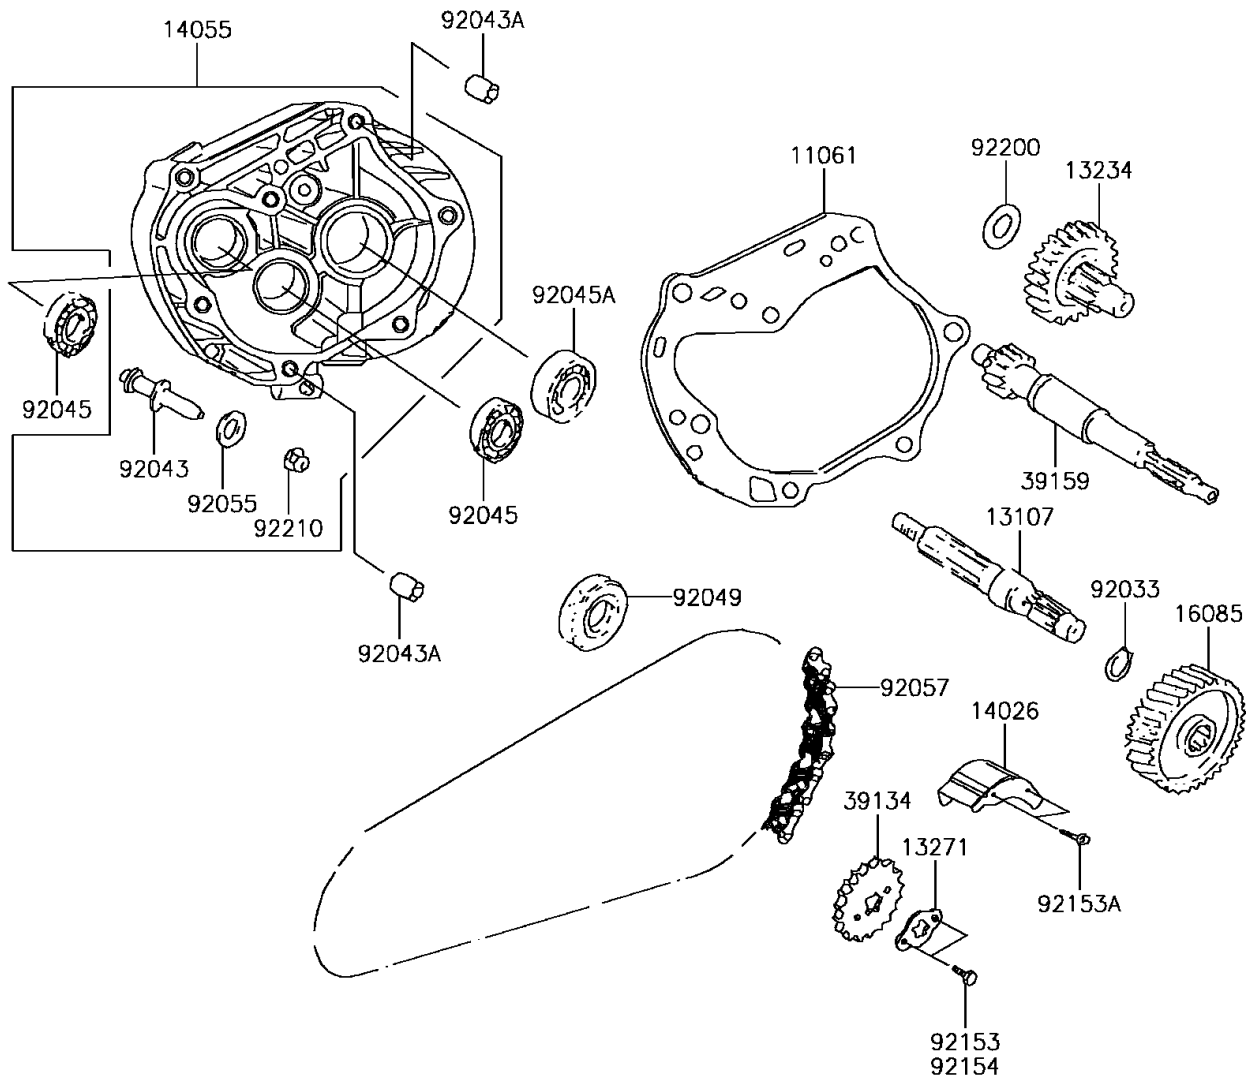

2013 KFX®50 PARTS DIAGRAM

Gear Change Drum/Shift Fork(s)

E1362

2013 KFX®50 PARTS LIST

Gear Change Drum/Shift Fork(s)

ITEM NAME	PART NUMBER	QUANTITY
GASKET,GEAR CASE (Ref # 11061)	11061-Y016	1
SHAFT,FINAL (Ref # 13107)	13107-Y003	1
SHAFT-COMP (Ref # 13234)	13234-Y002	1
PLATE (Ref # 13271)	13271-Y007	1
COVER-CHAIN (Ref # 14026)	14026-Y001	1
CASE-GEAR (Ref # 14055)	14055-Y002	1
GEAR,FINAL (Ref # 16085)	16085-Y005	1
SPROCKET-DRIVE (Ref # 39134)	39134-Y001	1
SHAFT-DRIVE (Ref # 39159)	39159-Y002	1
RING-SNAP (Ref # 92033)	92033-Y011	1
PIN,BRAKE (Ref # 92043)	92043-Y001	1
PIN,DOWEL,10X20 (Ref # 92043A)	92043-Y014	1
BEARING-BALL,6201 (Ref # 92045)	92045-Y002	1
BEARING-BALL,6004 UU (Ref # 92045A)	92045-Y005	1
SEAL-OIL,27X42X7 (Ref # 92049)	92049-Y008	1
RING-O,7.5X1.5 (Ref # 92055)	92055-Y002	1
CHAIN,DRIVE (Ref # 92057)	92057-Y004	1
BOLT,6X10 (Ref # 92153)	92153-Y014	1
BOLT,FLANGE,6X10 (Ref # 92153A)	92153-Y045	1
WASHER,12MM (Ref # 92200)	92200-Y004	1
NUT,8MM (Ref # 92210)	92210-Y014	1