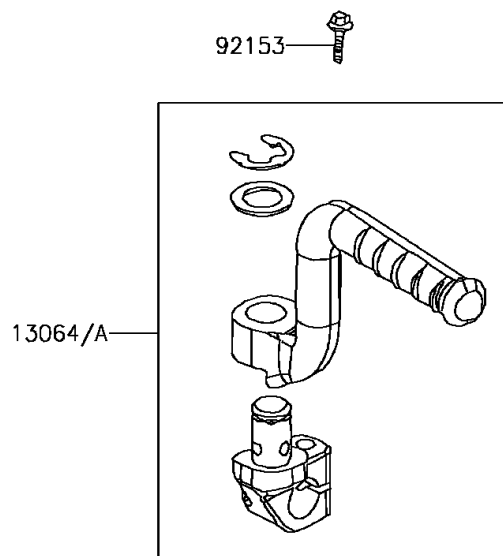

## 2013 KFX®50 PARTS DIAGRAM

Kickstarter Mechanism

E1340

## 2013 KFX®50 PARTS LIST

Kickstarter Mechanism

ITEM NAME	PART NUMBER	QUANTITY
LEVER-ASSY-KICK,PEDAL (Ref # 13064)	13064-Y001	1
LEVER-ASSY-KICK,PEDAL (Ref # 13064A)	13064-Y003	1
BOLT,FLANGE,6X22 (Ref # 92153)	92153-Y026	1