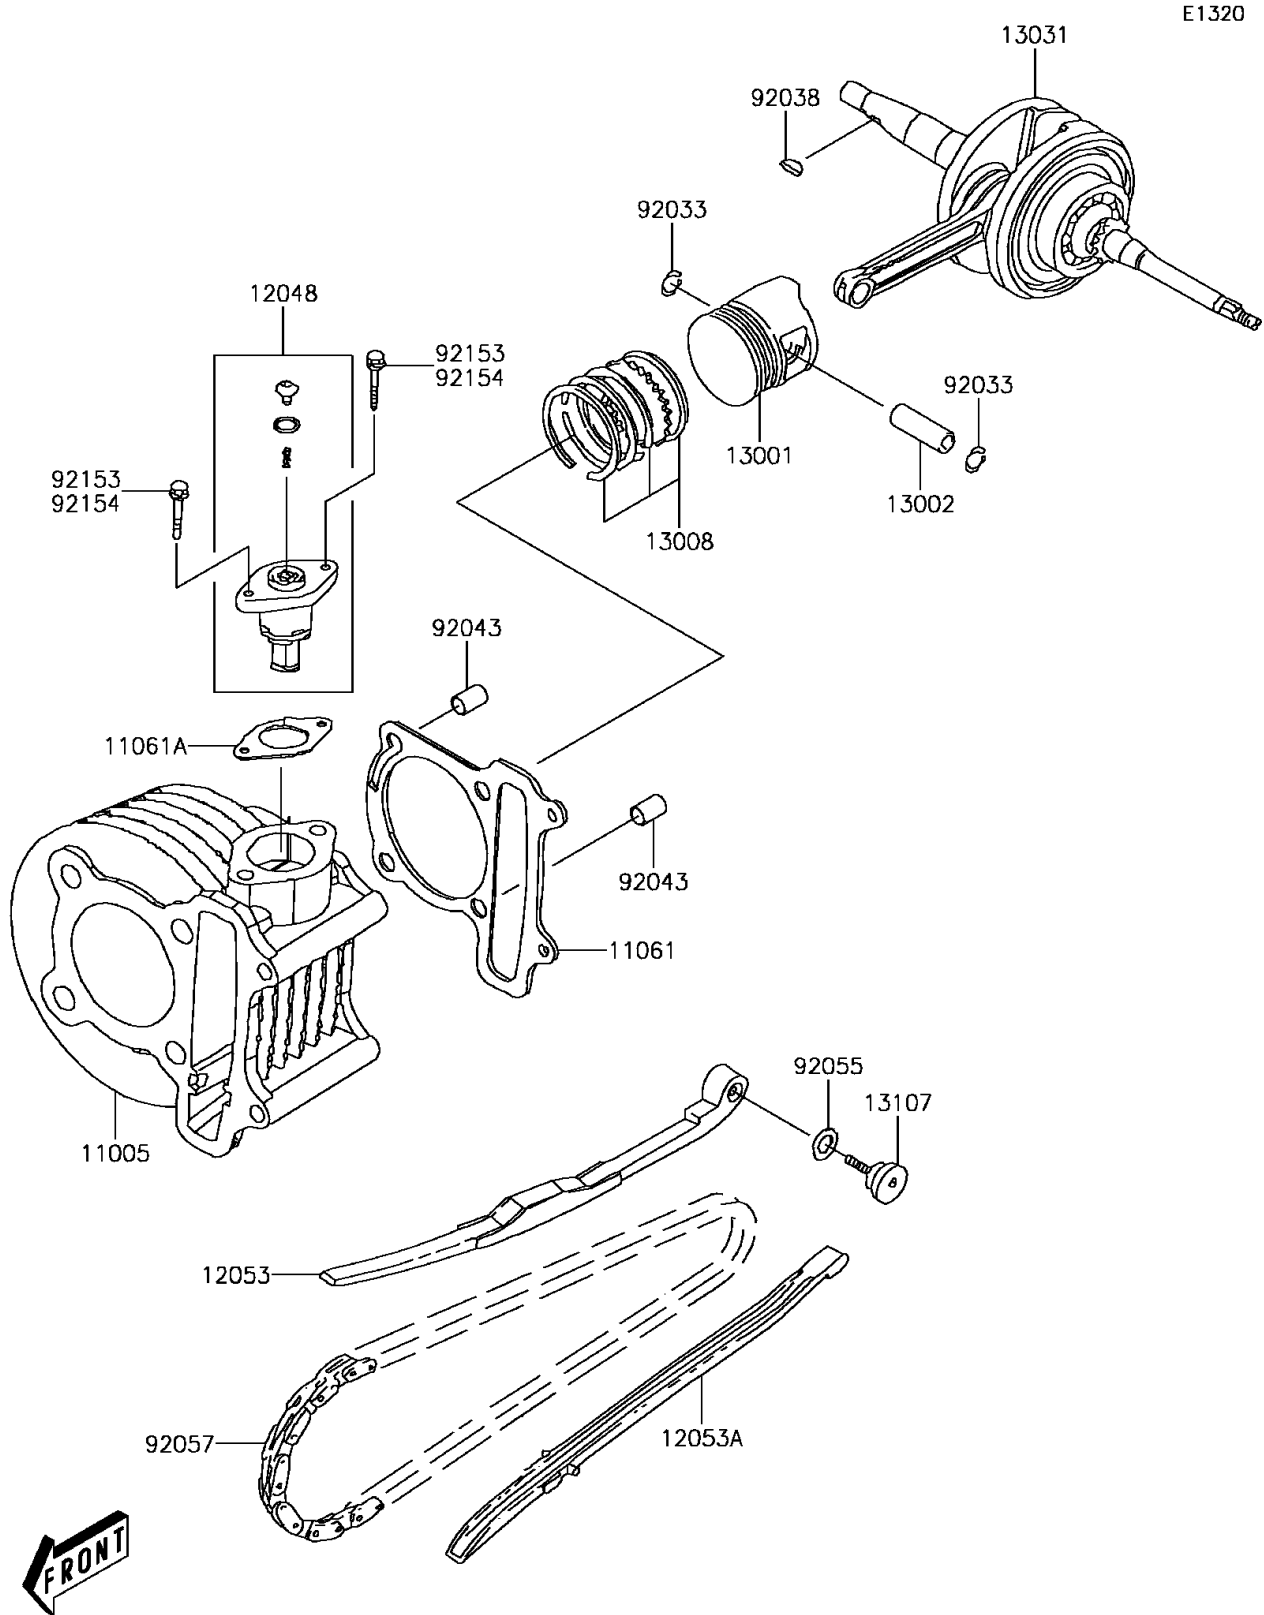

2016 KFX® 50 PARTS DIAGRAM

Crankshaft/Piston(s)

2016 KFX® 50 PARTS LIST

Crankshaft/Piston(s)

ITEM NAME	PART NUMBER	QUANTITY
CYLINDER-ENGINE (Ref # 11005)	11005-Y001	1
GASKET,CYLINDER BASE (Ref # 11061)	11061-Y008	1
GASKET (Ref # 11061A)	11061-Y013	1
TENSIONER-ASSY (Ref # 12048)	12048-Y002	1
GUIDE-CHAIN,TENSIONER (Ref # 12053)	12053-Y001	1
GUIDE-CHAIN (Ref # 12053A)	12053-Y003	1
PISTON-ENGINE (Ref # 13001)	13001-Y002	1
PIN-PISTON (Ref # 13002)	13002-Y002	1
RING-SET-PISTON (Ref # 13008)	13008-Y002	1
CRANKSHAFT-COMP (Ref # 13031)	13031-Y002	1
SHAFT,CHAIN GUIDE (Ref # 13107)	13107-Y001	1
RING-SNAP (Ref # 92033)	92033-Y001	2
KEY,WOODRUFF (Ref # 92038)	92038-Y001	1
PIN,8X14 (Ref # 92043)	92043-Y006	2
RING-O,15.2X1.5 (Ref # 92055)	92055-Y003	1
CHAIN,CAMSHAFT (Ref # 92057)	92057-Y001	1
BOLT,FLANGE,6X18 (Ref # 92154)	92154-Y132	2