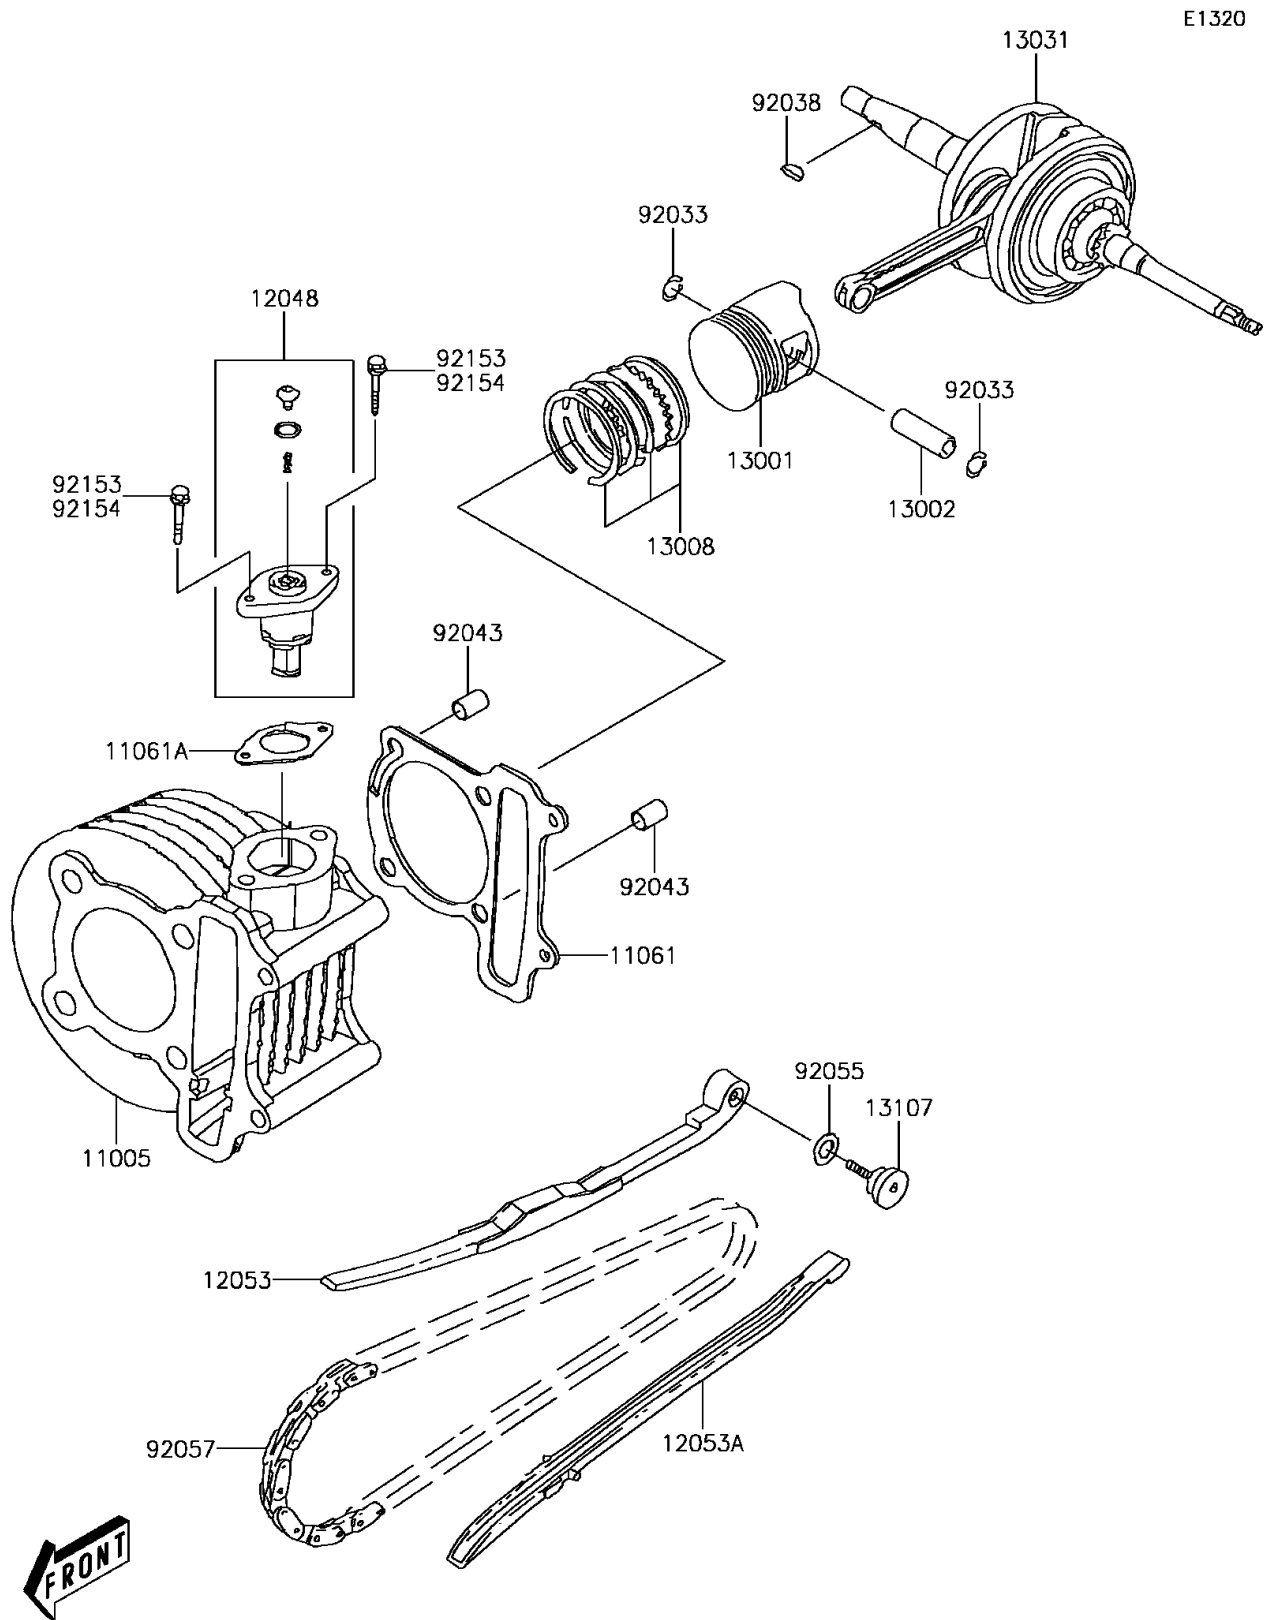

2013 KFX®50 PARTS DIAGRAM

Crankshaft/Piston(s)

E1320

2013 KFX®50 PARTS LIST

Crankshaft/Piston(s)

ITEM NAME	PART NUMBER	QUANTITY
CYLINDER-ENGINE (Ref # 11005)	11005-Y001	1
GASKET,CYLINDER BASE (Ref # 11061)	11061-Y008	1
GASKET (Ref # 11061A)	11061-Y013	1
TENSIONER-ASSY (Ref # 12048)	12048-Y002	1
GUIDE-CHAIN,TENSIONER (Ref # 12053)	12053-Y001	1
GUIDE-CHAIN (Ref # 12053A)	12053-Y003	1
PISTON-ENGINE (Ref # 13001)	13001-Y002	1
PIN-PISTON (Ref # 13002)	13002-Y002	1
RING-SET-PISTON (Ref # 13008)	13008-Y002	1
CRANKSHAFT-COMP (Ref # 13031)	13031-Y002	1
SHAFT,CHAIN GUIDE (Ref # 13107)	13107-Y001	1
RING-SNAP (Ref # 92033)	92033-Y001	1
KEY,WOODRUFF (Ref # 92038)	92038-Y001	1
PIN,8X14 (Ref # 92043)	92043-Y006	1
RING-O,15.2X1.5 (Ref # 92055)	92055-Y003	1
CHAIN,CAMSHAFT (Ref # 92057)	92057-Y001	1
BOLT,FLANGE,6X18 (Ref # 92153)	92153-Y048	1