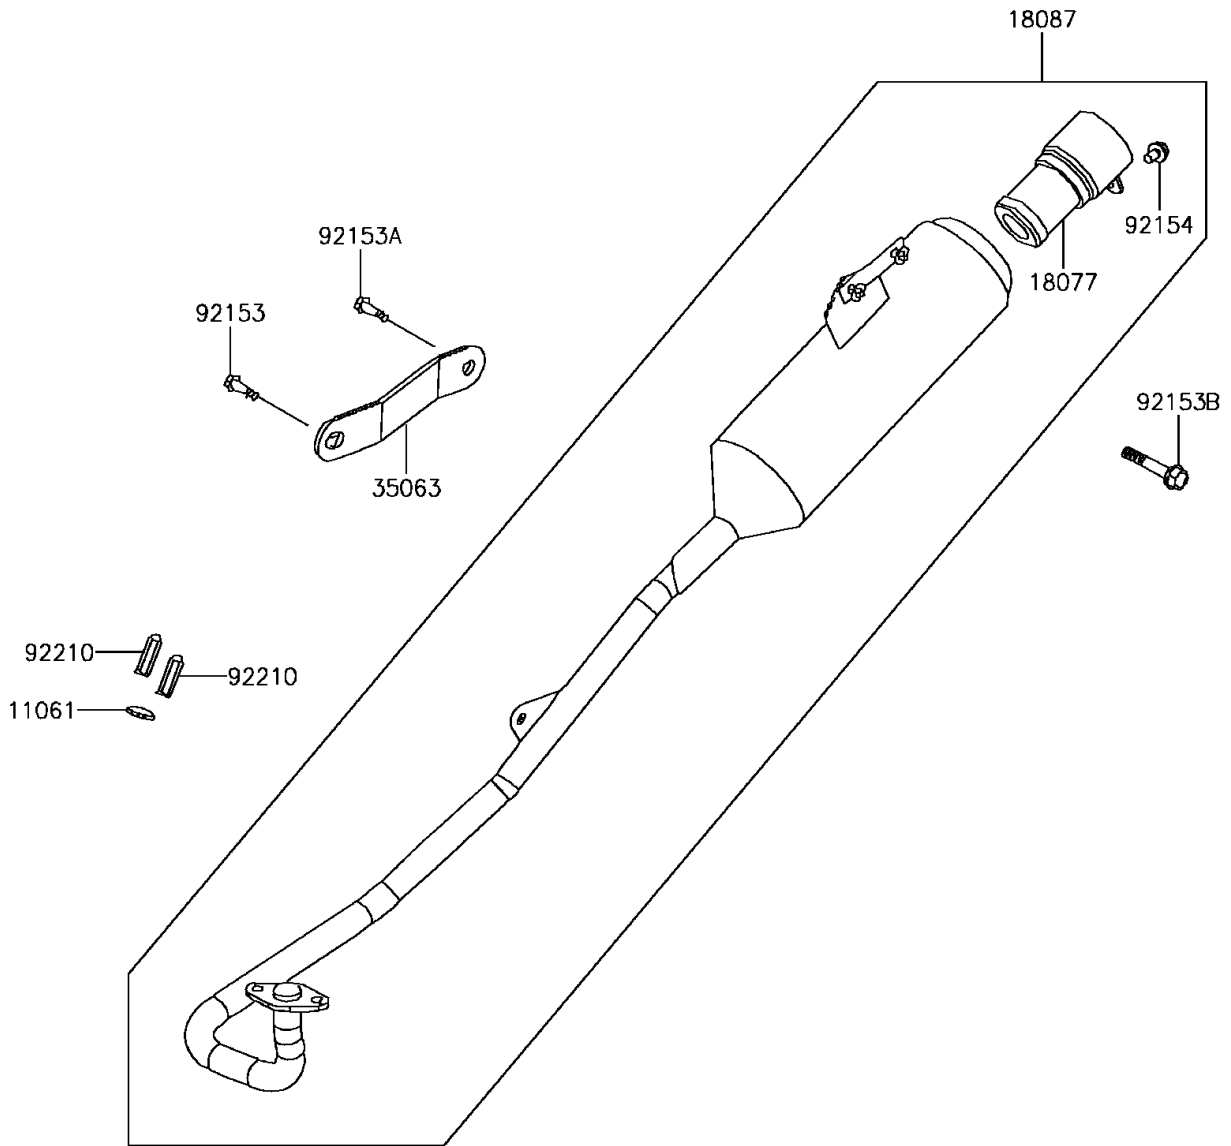

2015 KFX® 50 PARTS DIAGRAM

Muffler(s)

E1140

2015 KFX® 50 PARTS LIST

Muffler(s)

ITEM NAME	PART NUMBER	QUANTITY
GASKET,EXHAUST (Ref # 11061)	11061-Y014	1
ARRESTER-SPARK (Ref # 18077)	18077-Y002	1
MUFFLER (Ref # 18087)	18087-Y003	1
STAY,MUFFLER (Ref # 35063)	35063-Y001	1
BOLT,8X28 (Ref # 92153)	92153-Y020	1
BOLT,FLANGE,8X16 (Ref # 92153A)	92153-Y032	1
BOLT,FLANGE,8X38 (Ref # 92153B)	92153-Y070	1
BOLT,FLANGE,6X10 (Ref # 92154)	92154-Y013	1
NUT,CAP,6MM (Ref # 92210)	92210-Y007	2