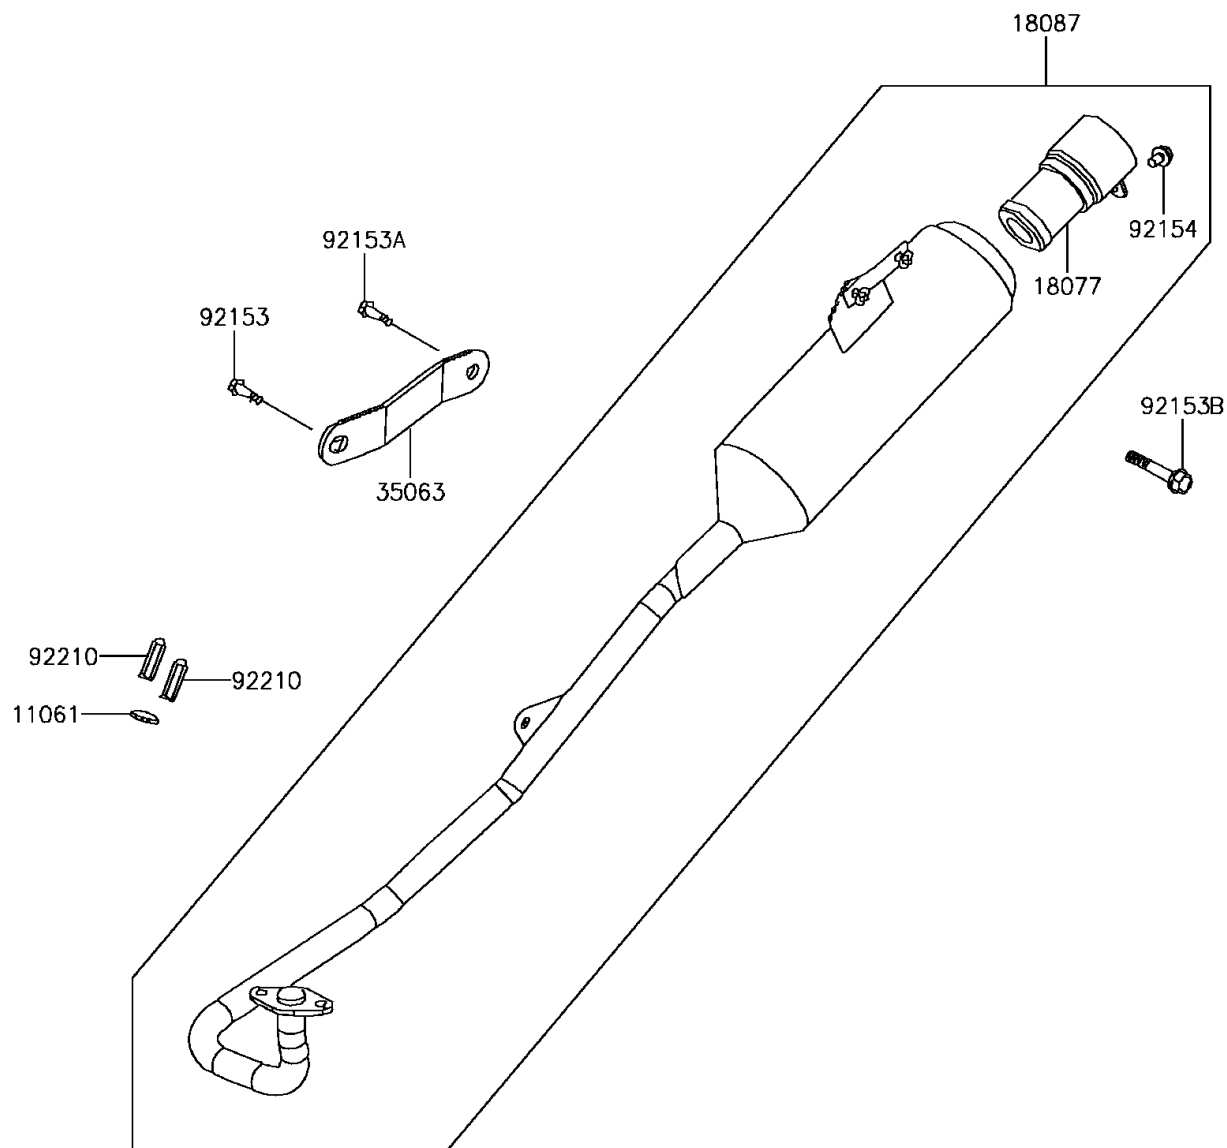

2013 KFX®50 PARTS DIAGRAM

Muffler(s)

E1140

2013 KFX®50 PARTS LIST

Muffler(s)

ITEM NAME	PART NUMBER	QUANTITY
GASKET,EXHAUST (Ref # 11061)	11061-Y014	1
ARRESTER-SPARK (Ref # 18077)	18077-Y002	1
MUFFLER (Ref # 18087)	18087-Y003	1
STAY,MUFFLER (Ref # 35063)	35063-Y001	1
BOLT,8X28 (Ref # 92153)	92153-Y020	1
BOLT,FLANGE,8X16 (Ref # 92153A)	92153-Y032	1
BOLT,FLANGE,8X38 (Ref # 92153B)	92153-Y070	1
BOLT,FLANGE,6X10 (Ref # 92154)	92154-Y013	1
NUT,CAP,6MM (Ref # 92210)	92210-Y007	1