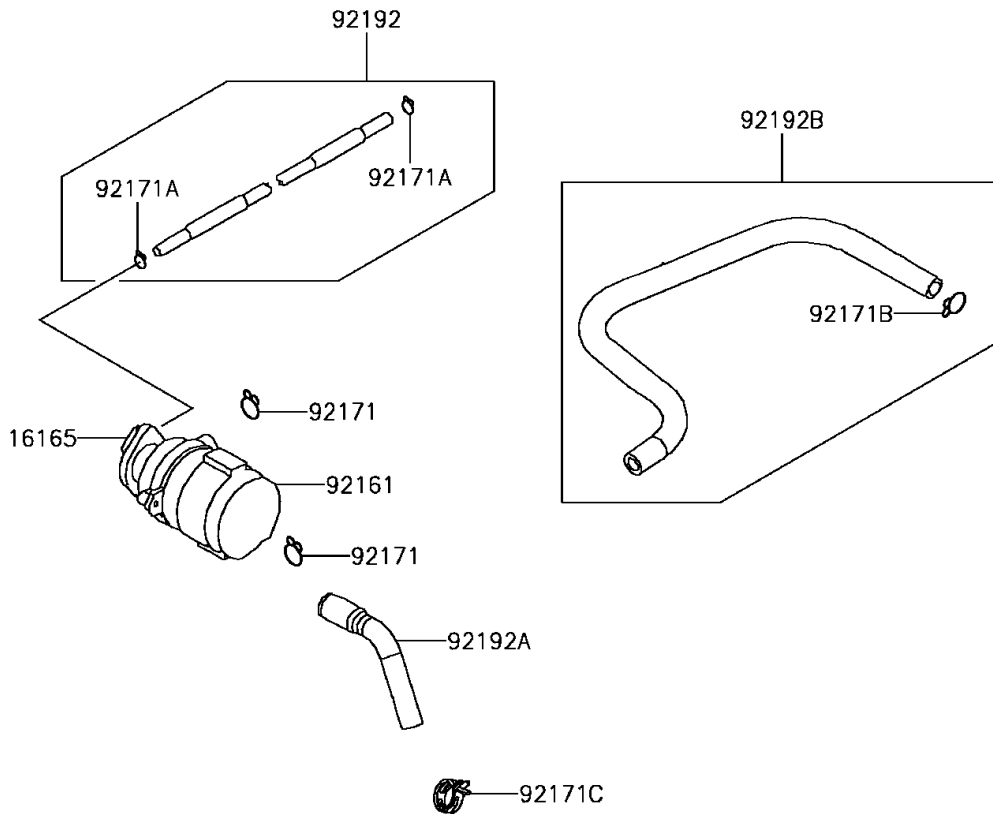

2016 KFX® 50 PARTS DIAGRAM

Second Air

E1132

2016 KFX® 50 PARTS LIST

Second Air

ITEM NAME	PART NUMBER	QUANTITY
SEPARATOR (Ref # 16165)	16165-Y002	1
DAMPER (Ref # 92161)	92161-Y008	1
CLAMP (Ref # 92171)	92171-Y016	2
CLAMP (Ref # 92171A)	92171-Y017	2
CLAMP (Ref # 92171B)	92171-Y020	1
CLAMP (Ref # 92171C)	92171-Y022	1
TUBE,VACUUM (Ref # 92192)	92192-Y007	1
TUBE,AICV-REED VALVE (Ref # 92192A)	92192-Y009	1
TUBE,AIR-AICV (Ref # 92192B)	92192-Y010	1