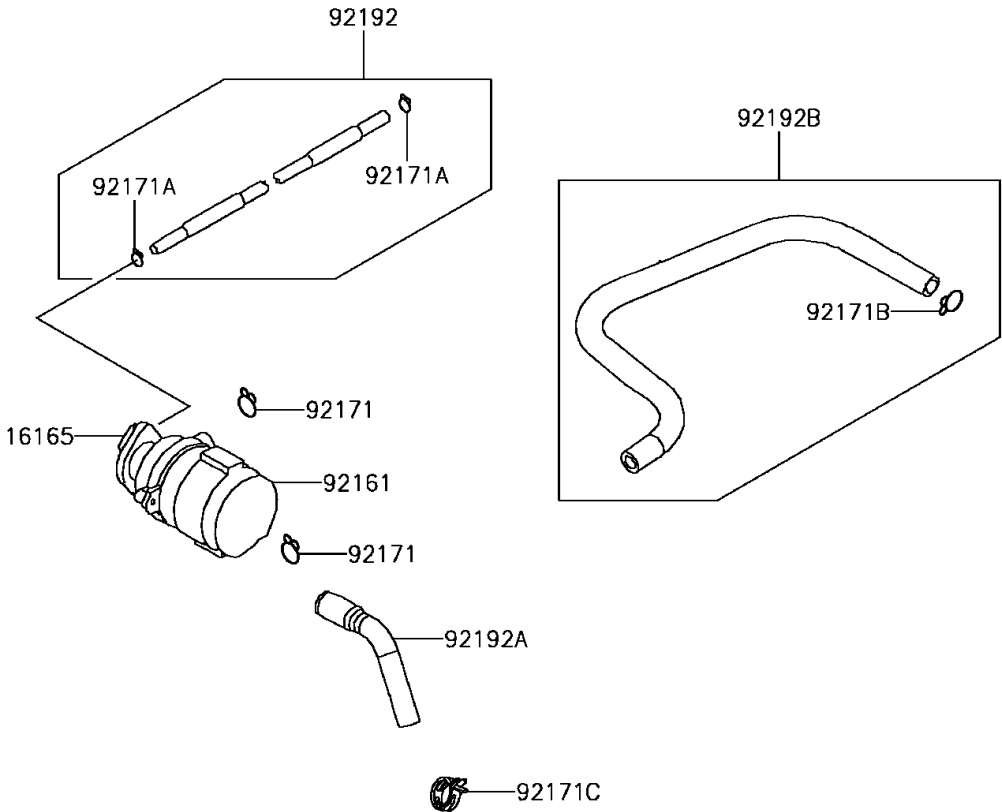

## 2013 KFX<sup>®</sup>50 PARTS DIAGRAM

Second Air

E1132

## 2013 KFX®50 PARTS LIST

Second Air

ITEM NAME	PART NUMBER	QUANTITY
SEPARATOR (Ref # 16165)	16165-Y002	1
DAMPER (Ref # 92161)	92161-Y008	1
CLAMP (Ref # 92171)	92171-Y016	1
CLAMP (Ref # 92171A)	92171-Y017	1
CLAMP (Ref # 92171B)	92171-Y020	1
CLAMP (Ref # 92171C)	92171-Y022	1
TUBE,VACUUM (Ref # 92192)	92192-Y007	1
TUBE,AICV-REED VALVE (Ref # 92192A)	92192-Y009	1
TUBE,AIR-AICV (Ref # 92192B)	92192-Y010	1