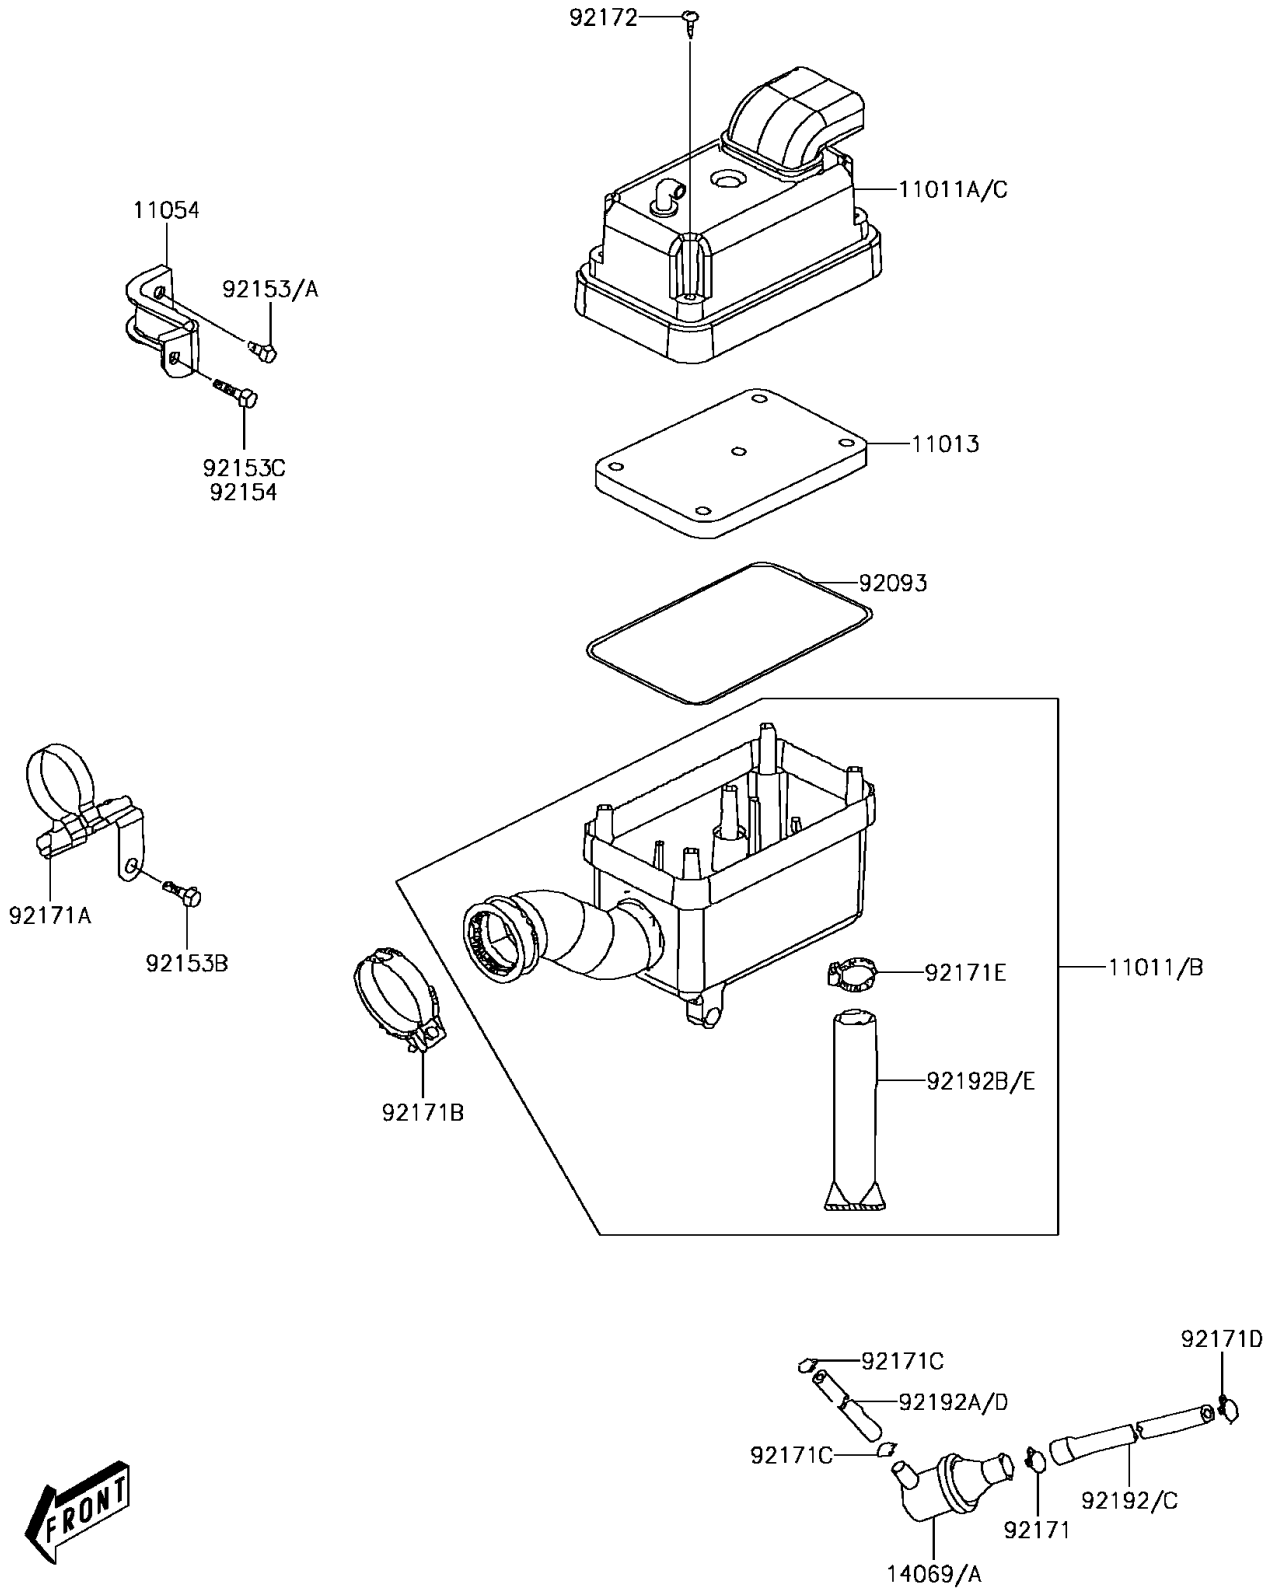

2016 KFX® 50 PARTS DIAGRAM

Air Cleaner

E1130

2016 KFX® 50 PARTS LIST

Air Cleaner

ITEM NAME	PART NUMBER	QUANTITY
CASE-AIR FILTER,LWR (Ref # 11011)	11011-Y001	1
CASE-AIR FILTER,UPP (Ref # 11011A)	11011-Y002	1
CASE-AIR FILTER,LWR (Ref # 11011B)	11011-Y003	1
CASE-AIR FILTER,UPP (Ref # 11011C)	11011-Y004	1
ELEMENT-AIR FILTER (Ref # 11013)	11013-Y001	1
BRACKET (Ref # 11054)	11054-Y002	1
BREATHER (Ref # 14069)	14069-Y001	1
BREATHER (Ref # 14069A)	14069-Y002	1
SEAL,AIR FILTER (Ref # 92093)	92093-Y002	1
BOLT,FLANGE,6X12 (Ref # 92153)	92153-Y023	1
BOLT,FLANGE,6X22 (Ref # 92153B)	92153-Y026	1
BOLT,FLANGE,6X25 (Ref # 92154)	92154-Y130	1
CLAMP (Ref # 92171)	92171-Y003	1
CLAMP (Ref # 92171A)	92171-Y007	1
CLAMP (Ref # 92171B)	92171-Y008	1
CLAMP (Ref # 92171C)	92171-Y012	2
CLAMP (Ref # 92171D)	92171-Y014	1
CLAMP (Ref # 92171E)	92171-Y015	1
SCREW,5X20 (Ref # 92172)	92172-Y018	5
TUBE (Ref # 92192)	92192-Y001	1
TUBE (Ref # 92192A)	92192-Y002	1
TUBE,DRAIN (Ref # 92192B)	92192-Y004	1
TUBE (Ref # 92192C)	92192-Y025	1
TUBE (Ref # 92192D)	92192-Y026	1
TUBE,DRAIN (Ref # 92192E)	92192-Y027	1