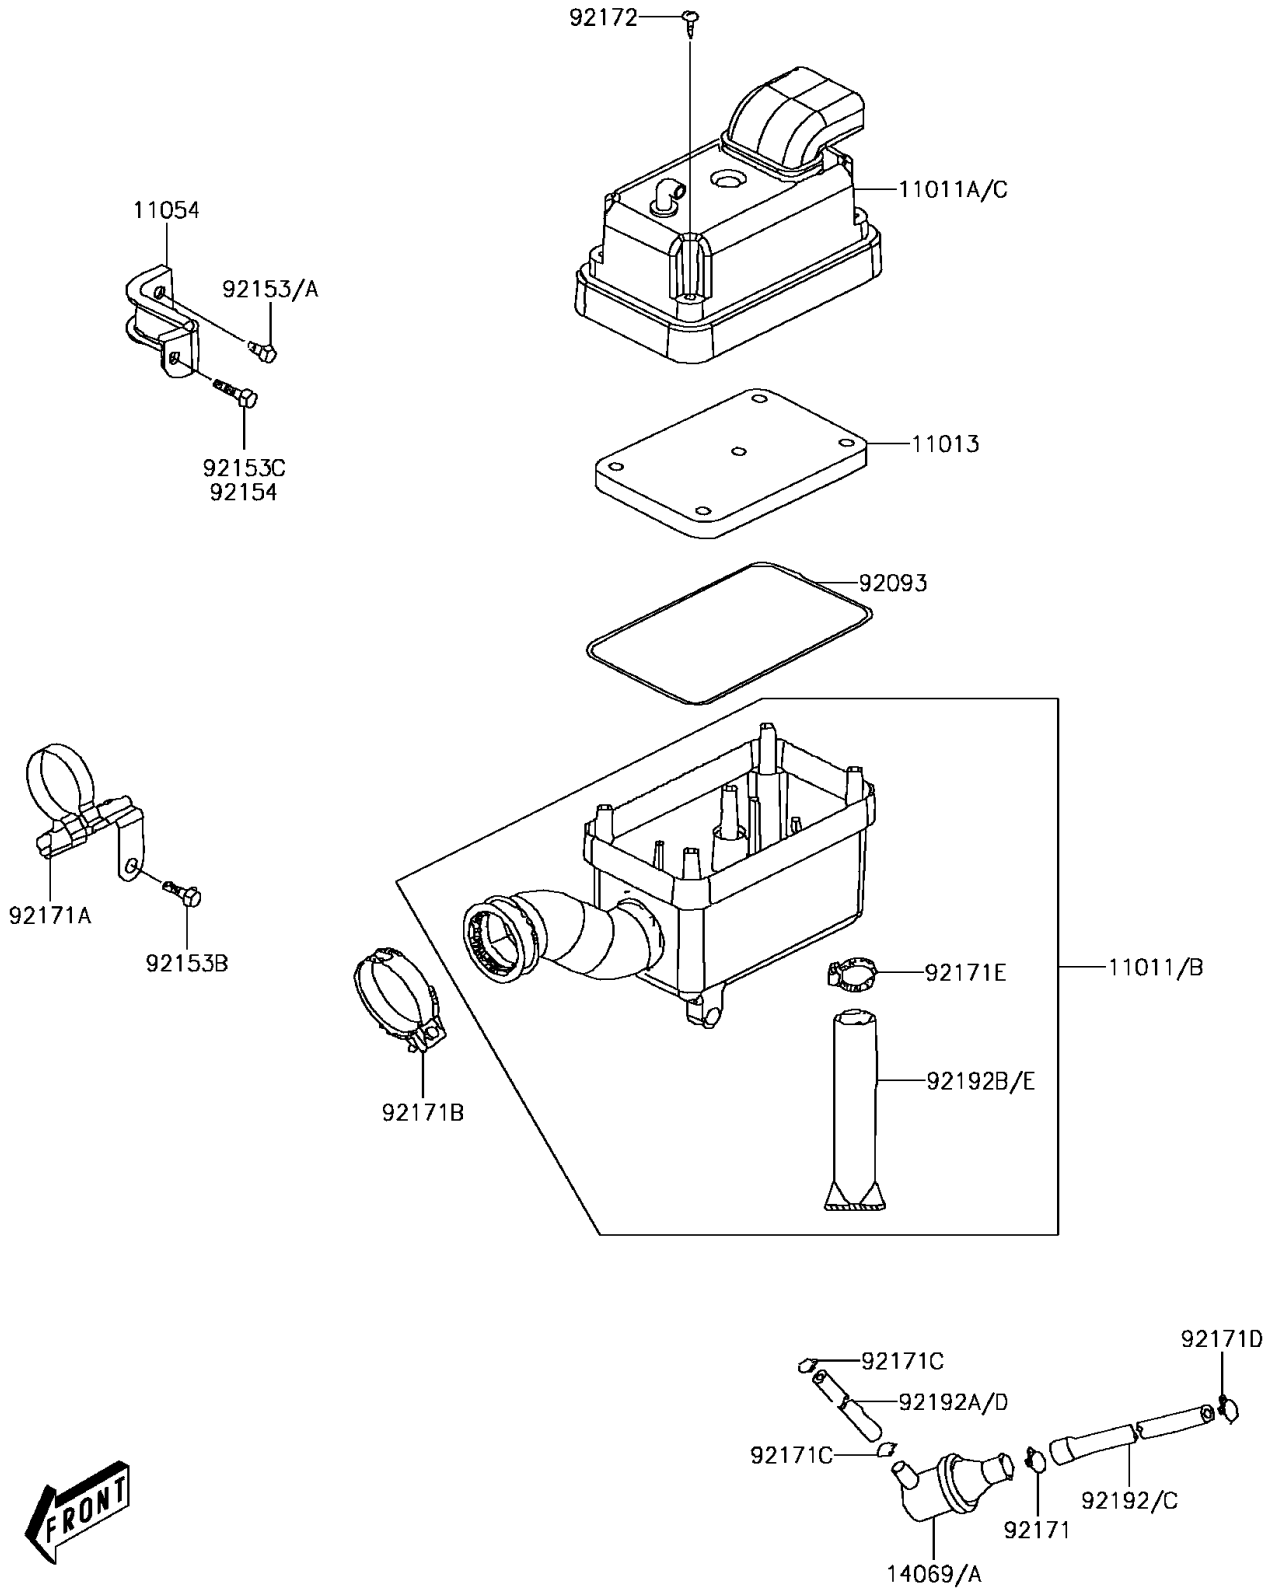

## 2013 KFX®50 PARTS DIAGRAM

Air Cleaner

E1130

## 2013 KFX®50 PARTS LIST

Air Cleaner

ITEM NAME	PART NUMBER	QUANTITY
CASE-AIR FILTER,LWR (Ref # 11011)	11011-Y001	1
CASE-AIR FILTER,UPP (Ref # 11011A)	11011-Y002	1
CASE-AIR FILTER,LWR (Ref # 11011B)	11011-Y003	1
CASE-AIR FILTER,UPP (Ref # 11011C)	11011-Y004	1
ELEMENT-AIR FILTER (Ref # 11013)	11013-Y001	1
BRACKET (Ref # 11054)	11054-Y002	1
BREATHER (Ref # 14069)	14069-Y001	1
BREATHER (Ref # 14069A)	14069-Y002	1
SEAL,AIR FILTER (Ref # 92093)	92093-Y002	1
BOLT,FLANGE,6X12 (Ref # 92153A)	92153-Y024	1
BOLT,FLANGE,6X22 (Ref # 92153B)	92153-Y026	1
BOLT,FLANGE,6X25 (Ref # 92153C)	92153-Y027	1
CLAMP (Ref # 92171)	92171-Y003	1
CLAMP (Ref # 92171A)	92171-Y007	1
CLAMP (Ref # 92171B)	92171-Y008	1
CLAMP (Ref # 92171C)	92171-Y012	1
CLAMP (Ref # 92171D)	92171-Y014	1
CLAMP (Ref # 92171E)	92171-Y015	1
SCREW,5X20 (Ref # 92172)	92172-Y018	1
TUBE (Ref # 92192)	92192-Y001	1
TUBE (Ref # 92192A)	92192-Y002	1
TUBE,DRAIN (Ref # 92192B)	92192-Y004	1
TUBE (Ref # 92192C)	92192-Y025	1
TUBE (Ref # 92192D)	92192-Y026	1
TUBE,DRAIN (Ref # 92192E)	92192-Y027	1