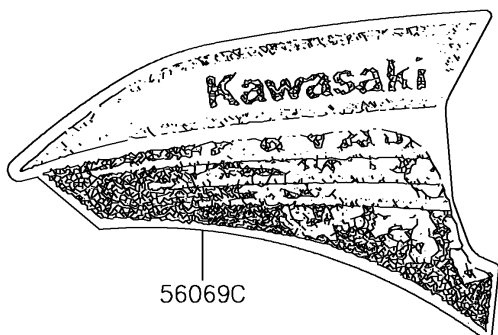

## 2013 BRUTE FORCE® 300 PARTS DIAGRAM

Decals(Black)(CDF)(US)

F2861C

## 2013 BRUTE FORCE® 300 PARTS LIST

Decals(Black)(CDF)(US)

ITEM NAME	PART NUMBER	QUANTITY
PATTERN,KAWASAKI (Ref # 56069)	56069-Y013	1
PATTERN,300 (Ref # 56069A)	56069-Y019	1
PATTERN,BRUTE FORCE (Ref # 56069B)	56069-Y031	1
PATTERN,SIDE COVER,RH (Ref # 56069C)	56069-Y033	1
PATTERN,SIDE COVER,LH (Ref # 56069D)	56069-Y035	1
PATTERN,FRONT FENDER,RH (Ref # 56069E)	56069-Y037	1
PATTERN,FRONT FENDER,LH (Ref # 56069F)	56069-Y039	1