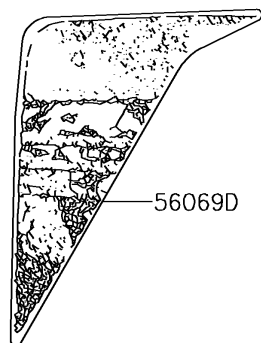

## 2013 BRUTE FORCE® 300 PARTS DIAGRAM

Decals(Red)(CDF)

F2861B

56069A

56069

56069F

## 2013 BRUTE FORCE® 300 PARTS LIST

Decals(Red)(CDF)

ITEM NAME	PART NUMBER	QUANTITY
PATTERN,KAWASAKI (Ref # 56069)	56069-Y030	1
PATTERN,BRUTE FORCE (Ref # 56069A)	56069-Y032	1
PATTERN,SIDE COVER,RH (Ref # 56069B)	56069-Y034	1
PATTERN,SIDE COVER,LH (Ref # 56069C)	56069-Y036	1
PATTERN,FRONT FENDER,RH (Ref # 56069D)	56069-Y038	1
PATTERN,FRONT FENDER,LH (Ref # 56069E)	56069-Y040	1
PATTERN,300 (Ref # 56069F)	56069-Y041	1