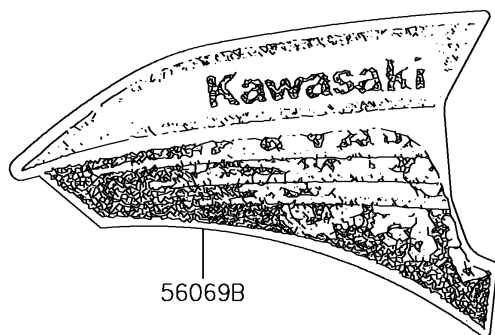

## 2013 BRUTE FORCE® 300 PARTS DIAGRAM

Decals(Red)(CDF)

F2861B

56069A

56069

56069F

## 2013 BRUTE FORCE® 300 PARTS LIST

Decals(Red)(CDF)

ITEM NAME	PART NUMBER	QUANTITY
PATTERN,KAWASAKI (Ref # 56069)	56069-Y030	1
PATTERN,BRUTE FORCE (Ref # 56069A)	56069-Y032	1
PATTERN,SIDE COVER,RH (Ref # 56069B)	56069-Y034	1
PATTERN,SIDE COVER,LH (Ref # 56069C)	56069-Y036	1
PATTERN,FRONT FENDER,RH (Ref # 56069D)	56069-Y038	1
PATTERN,FRONT FENDER,LH (Ref # 56069E)	56069-Y040	1
PATTERN,300 (Ref # 56069F)	56069-Y041	1