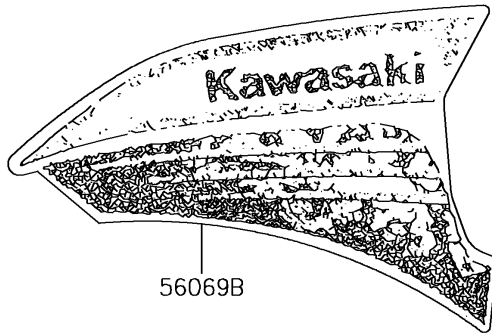

2012 BRUTE FORCE® 300 PARTS DIAGRAM

Decals(Red)(CCF)

F2861

2012 BRUTE FORCE® 300 PARTS LIST

Decals(Red)(CCF)

ITEM NAME	PART NUMBER	QUANTITY
PATTERN,KAWASAKI (Ref # 56069)	56069-Y020	1
PATTERN,BRUTE FORCE (Ref # 56069A)	56069-Y021	1
PATTERN,SIDE COVER,RH (Ref # 56069B)	56069-Y022	1
PATTERN,SIDE COVER,LH (Ref # 56069C)	56069-Y023	1
PATTERN,FRONT FENDER,RH (Ref # 56069D)	56069-Y024	1
PATTERN,FRONT FENDER,LH (Ref # 56069E)	56069-Y025	1
PATTERN,300 (Ref # 56069F)	56069-Y026	1