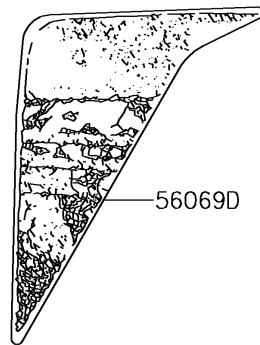

2012 BRUTE FORCE® 300 PARTS DIAGRAM

Decals(Red)(CCF)

F2861

2012 BRUTE FORCE® 300 PARTS LIST

Decals(Red)(CCF)

ITEM NAME	PART NUMBER	QUANTITY
PATTERN,KAWASAKI (Ref # 56069)	56069-Y020	1
PATTERN,BRUTE FORCE (Ref # 56069A)	56069-Y021	1
PATTERN,SIDE COVER,RH (Ref # 56069B)	56069-Y022	1
PATTERN,SIDE COVER,LH (Ref # 56069C)	56069-Y023	1
PATTERN,FRONT FENDER,RH (Ref # 56069D)	56069-Y024	1
PATTERN,FRONT FENDER,LH (Ref # 56069E)	56069-Y025	1
PATTERN,300 (Ref # 56069F)	56069-Y026	1