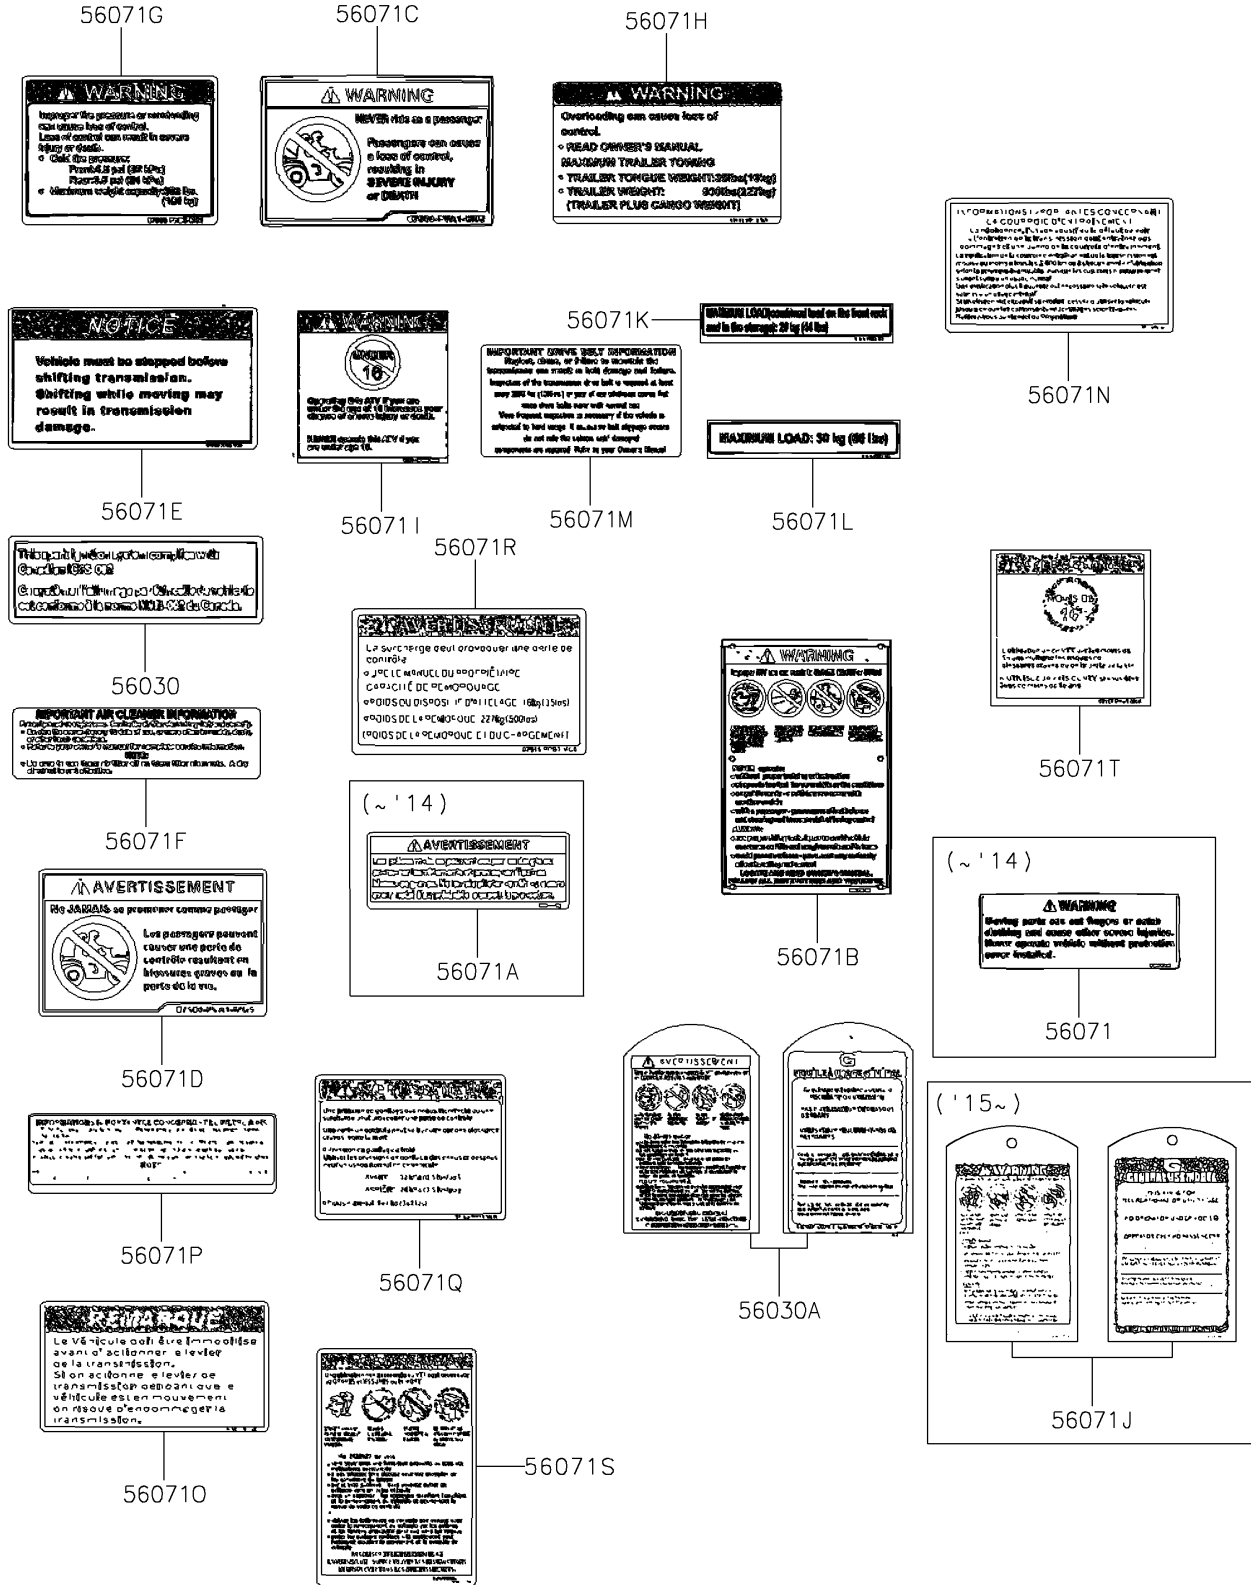

2013 BRUTE FORCE® 300 PARTS DIAGRAM

Labels(CN)

F2860A

2013 BRUTE FORCE® 300 PARTS LIST

Labels(CN)

ITEM NAME	PART NUMBER	QUANTITY
LABEL,ICES-002 (Ref # 56030)	56030-Y004	1
LABEL,HANGTAG (Ref # 56030A)	56030-Y012	1
LABEL-WARNING (Ref # 56071)	56071-Y002	1
LABEL-WARNING (Ref # 56071A)	56071-Y011	1
LABEL-WARNING,OFF ROAD (Ref # 56071B)	56071-Y019	1
LABEL-WARNING,NO PASSENGER (Ref # 56071C)	56071-Y022	1
LABEL-WARNING,NO PASSENGER (Ref # 56071D)	56071-Y029	1
LABEL-WARNING,SHIFT LEVER (Ref # 56071E)	56071-Y034	1
LABEL-WARNING,AIR CLEANER (Ref # 56071F)	56071-Y035	1
LABEL-WARNING,OFF ROAD (Ref # 56071G)	56071-Y036	1
LABEL-WARNING,MAX. CAPACITY (Ref # 56071H)	56071-Y037	1
LABEL-WARNING,UNDER 16 (Ref # 56071I)	56071-Y038	1
LABEL-WARNING,CARRIER (Ref # 56071K)	56071-Y040	1
LABEL-WARNING,CARRIER (Ref # 56071L)	56071-Y041	1
LABEL-WARNING,DRIVE BELT (Ref # 56071M)	56071-Y042	1
LABEL-WARNING,DRIVE BELT (Ref # 56071N)	56071-Y047	1
LABEL-WARNING,SHIFT LEVER (Ref # 56071O)	56071-Y048	1
LABEL-WARNING,AIR CLEANER (Ref # 56071P)	56071-Y049	1
LABEL-WARNING,OFF ROAD (Ref # 56071Q)	56071-Y050	1
LABEL-WARNING,MAX LOAD (Ref # 56071R)	56071-Y051	1
LABEL-WARNING,GENERAL (Ref # 56071S)	56071-Y052	1
LABEL-WARNING,UNDER 16 (Ref # 56071T)	56071-Y053	1