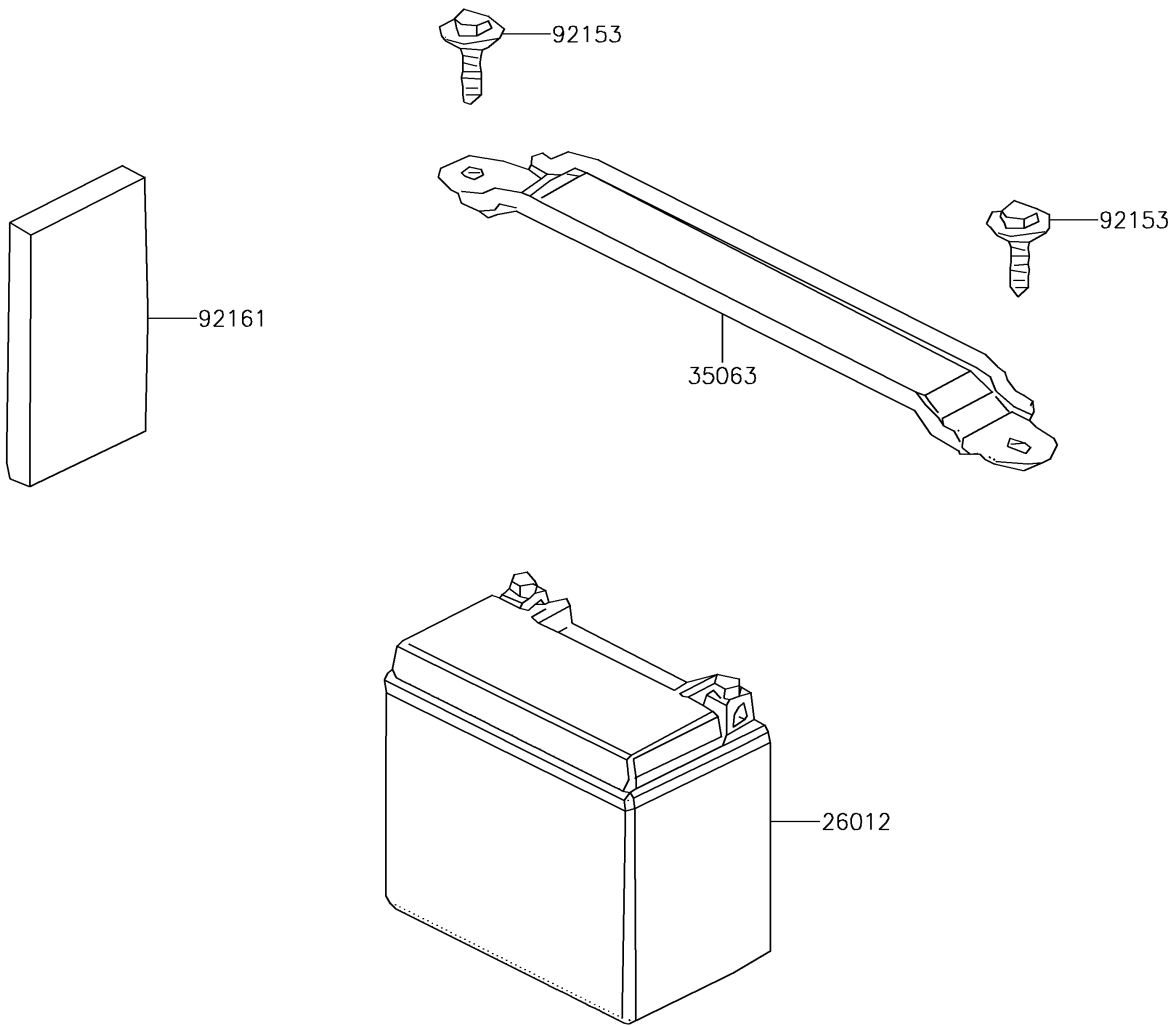

2015 BRUTE FORCE® 300 PARTS DIAGRAM

Battery

F2761

2015 BRUTE FORCE® 300 PARTS LIST

Battery

ITEM NAME	PART NUMBER	QUANTITY
BATTERY,YTX12-BS (Ref # 26012)	26012-Y003	1
STAY,BATTERY (Ref # 35063)	35063-Y007	1
BOLT,5X16 (Ref # 92153)	92153-Y013	1
DAMPER,BATTERY (Ref # 92161)	92161-Y018	1