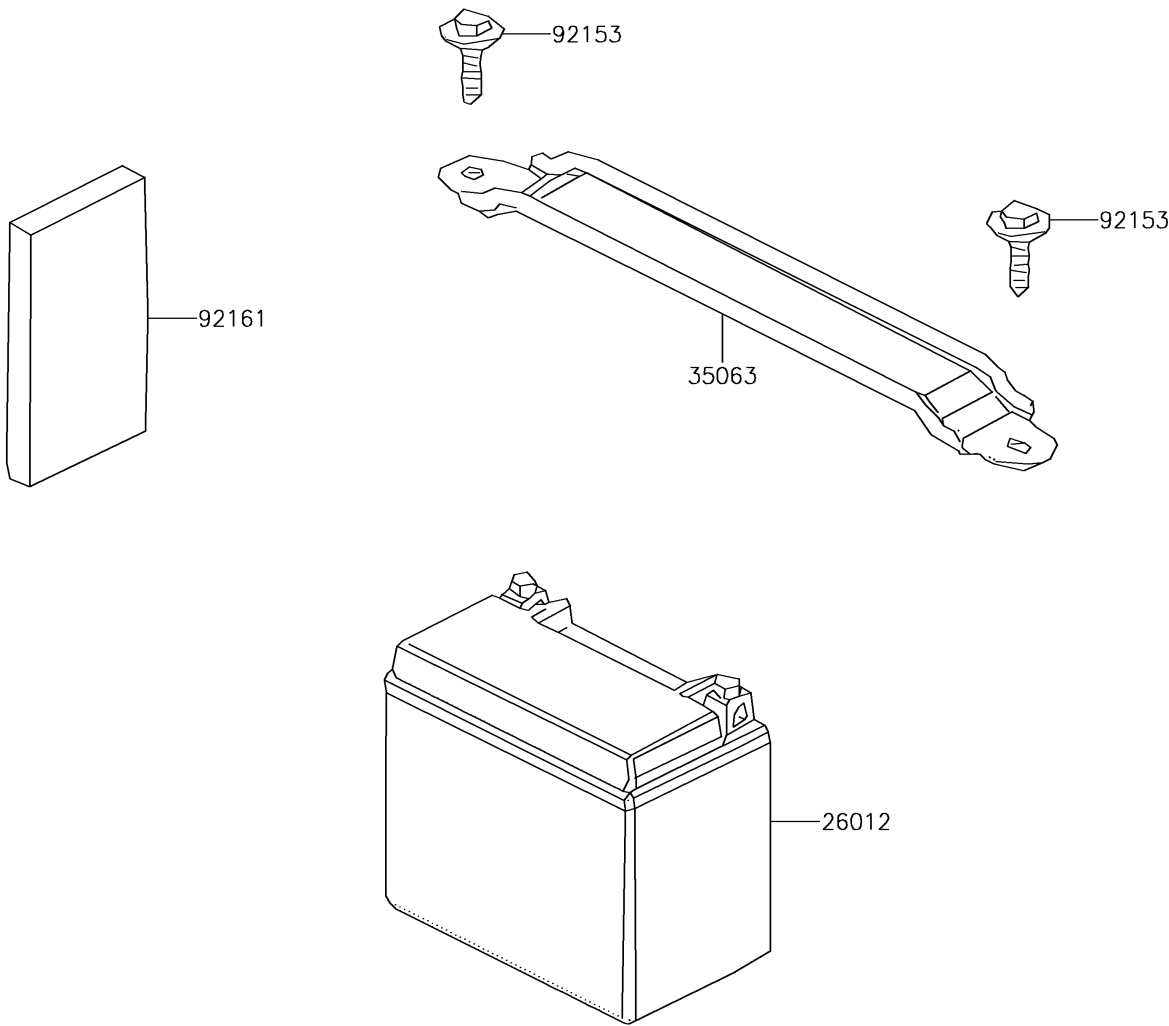

2013 BRUTE FORCE® 300 PARTS DIAGRAM

Battery

F2761

2013 BRUTE FORCE® 300 PARTS LIST

Battery

ITEM NAME	PART NUMBER	QUANTITY
BATTERY,YTX12-BS (Ref # 26012)	26012-Y003	1
STAY,BATTERY (Ref # 35063)	35063-Y007	1
BOLT,5X16 (Ref # 92153)	92153-Y013	1
DAMPER,BATTERY (Ref # 92161)	92161-Y018	1